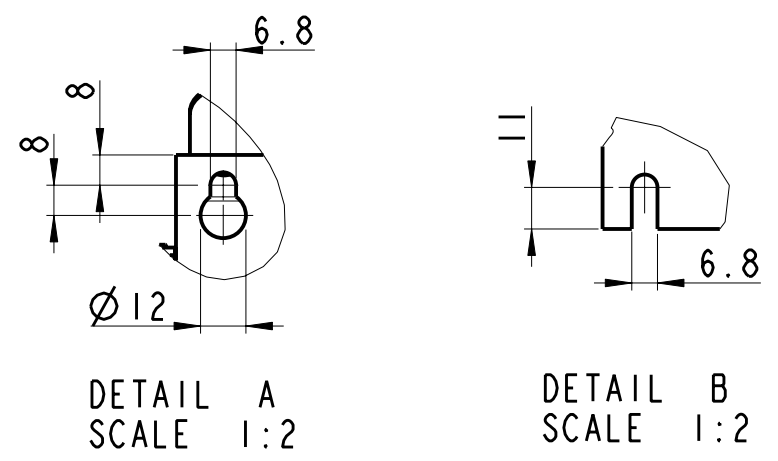

SCALE 1:5

Projection First angle	Scale / Paper size 1:5 / A3	<i>Danfoss</i>	Matr./Spec. ----
Last revised by JHK	Date 2007.06.14		Designation ENCLOSURE-B3-IP20-ABC
Confidential: Property of Danfoss Drives A/S. Not to be handed over to, copied or used by third party. Two- or three dimensional reproduction of contents to be authorized by Danfoss Drives A/S.		DANFOSS DRIVES A/S	Part no. DANFOSS-FC200-B3-IP20-ABC-113
PDM controlled drawing. - Hard copy not valid without frozen date in ID stamp.		Rev. 001	Sh. 1 of 1