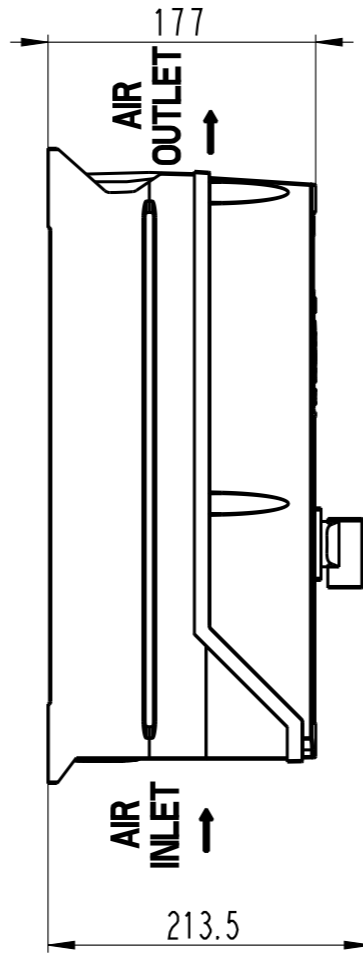

DETAIL A
SCALE 1:1

DETAIL B
SCALE 1:1

SEE DETAIL A

SEE DETAIL B

SCALE 1:10

Projection 	Scale / Paper size 1:5 / A3	<i>Danfoss</i> DANFOSS DRIVES A/S	Matr./Spec.
Last revised by -	Date 2010-02-08		Danfoss standard
Confidential: Property of Danfoss Drives A/S. Not to be handed over to, copied or used by third party. Two- or three dimensional reproduction of contents to be authorized by Danfoss Drives A/S.			Designation ENCLOSURE-A4-SWITCH
Drawing ONLY valid when in RELEASED. This Drawing is:		Released	Part no. ENCLOSURE-A4 Sh. 1 of 1 Rev. P1