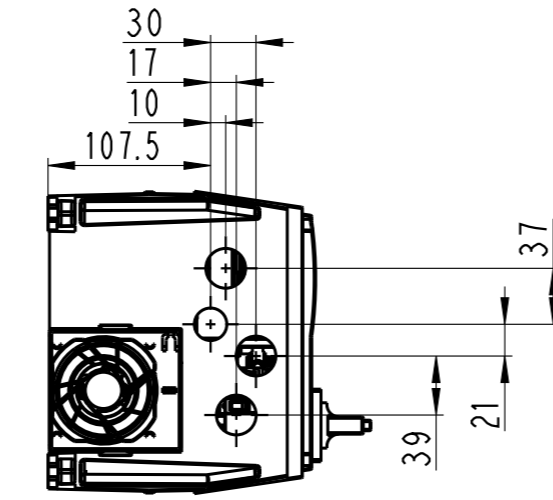

DETAIL A
SCALE 1:1

DETAIL B
SCALE 1:1

SEE DETAIL A

SEE DETAIL B

SCALE 1:10

Projection 	Scale / Paper size 1:5 / A3	<i>Danfoss</i> DANFOSS DRIVES A/S	Matr./Spec.
Last revised by -	Date 2010-02-08		Danfoss standard
Confidential: Property of Danfoss Drives A/S. Not to be handed over to, copied or used by third party. Two- or three dimensional reproduction of contents to be authorized by Danfoss Drives A/S.			Designation ENCLOSURE-A4-SWITCH
Drawing ONLY valid when in RELEASED. This Drawing is:		Released	Part no. ENCLOSURE-A4 Sh. 1 of 1 Rev. P1