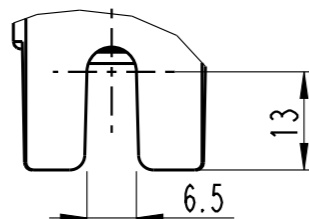

DETAIL A
SCALE 1:1

DETAIL B
SCALE 1:1

SEE DETAIL A

SEE DETAIL B

SCALE 1:10

Projection 	Scale / Paper size 1:5 / A3	<i>Danfoss</i> DANFOSS DRIVES A/S	Matr./Spec.
Last revised by -	Date 2010-02-08		Danfoss standard
Confidential: Property of Danfoss Drives A/S. Not to be handed over to, copied or used by third party. Two- or three dimensional reproduction of contents to be authorized by Danfoss Drives A/S.			Designation ENCLOSURE-A4-SWITCH
Drawing ONLY valid when in RELEASED. This Drawing is:		Released	Part no. ENCLOSURE-A4 Sh. 1 of 1 Rev. P1