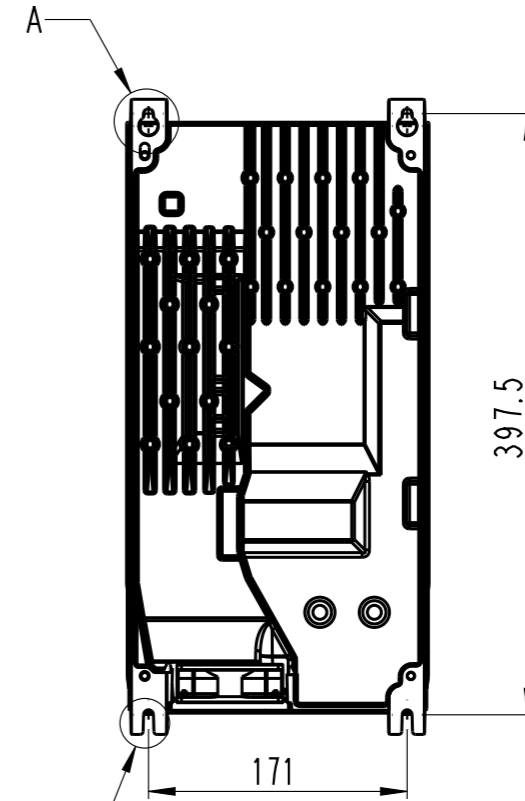

DETAIL A
SCALE 1:1

DETAIL B
SCALE 1:1

SEE DETAIL A

SEE DETAIL B

SCALE 1:10

Projection 	Scale / Paper size 1:5 / A3	<i>Danfoss</i> DANFOSS DRIVES A/S	Matr./Spec.
Last revised by -	Date 2010-02-08		Danfoss standard
Confidential: Property of Danfoss Drives A/S. Not to be handed over to, copied or used by third party. Two- or three dimensional reproduction of contents to be authorized by Danfoss Drives A/S.			Designation ENCLOSURE-A4-SWITCH
Drawing ONLY valid when in RELEASED. This Drawing is:		Released	Part no. ENCLOSURE-A4 Sh. 1 of 1 Rev. P1