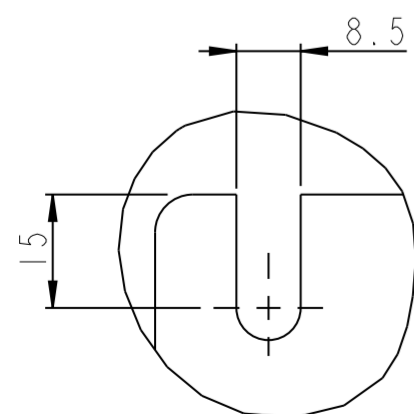

MOUNTING BASE

SCALE 1:10

DETAIL A  
SCALE 1:1

DETAIL B  
SCALE 1:1

Projection 	Scale / Paper size 1:5 / A2		Matr. /Spec. ---
Last revised by -	Date 2008.07.11		Designation DANFOSS DRIVES A/S ENCLOSURE-B4-NIMA-KIT
Confidential: Property of Danfoss Drives A/S. Not to be handed over to, copied or used by third party. Two- or three dimensional reproduction of contents to be authorized by Danfoss Drives A/S.		Part no. DANFOSS-FC300-B4-NEMA1-KIT-190	Sb. 1 of 1
PDM controlled drawing. - Hard copy not valid without frozen date in ID stamp.		Rev. 001	