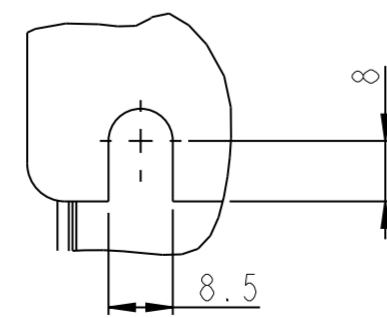

MOUNTING BASE

SCALE 1:10

DETAIL A  
SCALE 1:1

DETAIL B  
SCALE 1:1

Projection 	Scale / Paper size 1:5 / A2		Matr. /Spec. ---
Last revised by -	Date 2008.07.11		Designation DANFOSS DRIVES A/S ENCLOSURE-B4-NIMA-KIT
Confidential: Property of Danfoss Drives A/S. Not to be handed over to, copied or used by third party. Two- or three dimensional reproduction of contents to be authorized by Danfoss Drives A/S.		Part no. DANFOSS-FC300-B4-NEMA1-KIT-190	Sb. 1 of 1
PDM controlled drawing. - Hard copy not valid without frozen date in ID stamp.		Rev. 001	