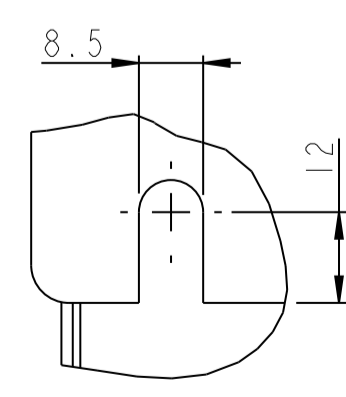

MOUNTING BASE

SCALE 1:10

DETAIL A
SCALE 1:1

DETAIL B
SCALE 1:1

Projection 	Scale / Paper size 1:5 / A1		Matr./Spec. ---
Last revised by -	Date 2008.10.16		Danfoss standard ---
Confidential: Property of Danfoss Drives A/S. Not to be handed over to, copied or used by third party. Two- or three dimensional reproduction of contents to be authorized by Danfoss Drives A/S.		DANFOSS DRIVES A/S	Designation ENCLOSURE-C4-NEMA-KIT
PDM controlled drawing. - Hard copy not valid without frozen date in ID stamp.		Part no. DANFOSS-FC300-C4-NEMA-KIT-202	Part no. 1 of 1
		Rev. 001	