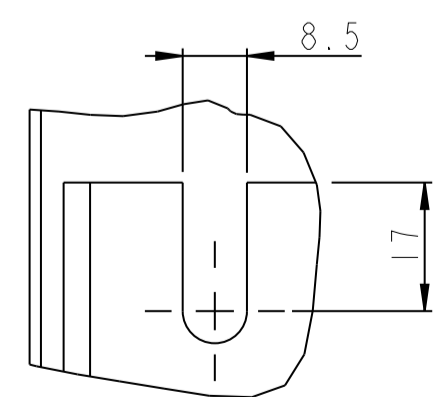

MOUNTING BASE

SCALE 1:10

DETAIL A
SCALE 1:1

DETAIL B
SCALE 1:1

Projection 	Scale / Paper size 1:5 / A1		Matr./Spec. ---
Last revised by -	Date 2008.10.16		Danfoss standard ---
Confidential: Property of Danfoss Drives A/S. Not to be handed over to, copied or used by third party. Two- or three dimensional reproduction of contents to be authorized by Danfoss Drives A/S.		DANFOSS DRIVES A/S	Designation ENCLOSURE-C4-NEMA-KIT
PDM controlled drawing. - Hard copy not valid without frozen date in ID stamp.		Part no. DANFOSS-FC300-C4-NEMA-KIT-202	Part no. 1 of 1
		Rev. 001	