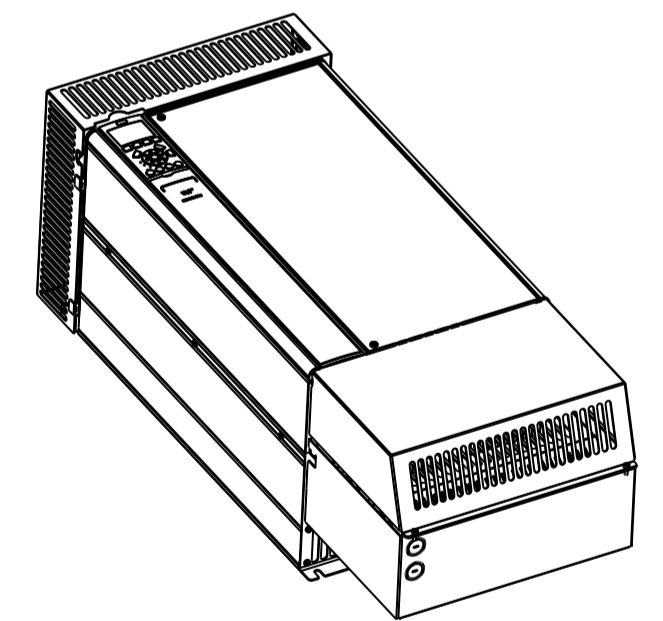

MOUNTING BASE

SCALE 1:10

DETAIL A
SCALE 1:1

DETAIL B
SCALE 1:1

Projection 	Scale / Paper size 1:5 / A1		Matr./Spec. ---
Last revised by -	Date 2008.10.16		Danfoss standard ---
Confidential: Property of Danfoss Drives A/S. Not to be handed over to, copied or used by third party. Two- or three dimensional reproduction of contents to be authorized by Danfoss Drives A/S.		DANFOSS DRIVES A/S	Designation ENCLOSURE-C4-NEMA-KIT
PDM controlled drawing. - Hard copy not valid without frozen date in ID stamp.		Part no. DANFOSS-FC300-C4-NEMA-KIT-202	Part no. 1 of 1
		Rev. 001	