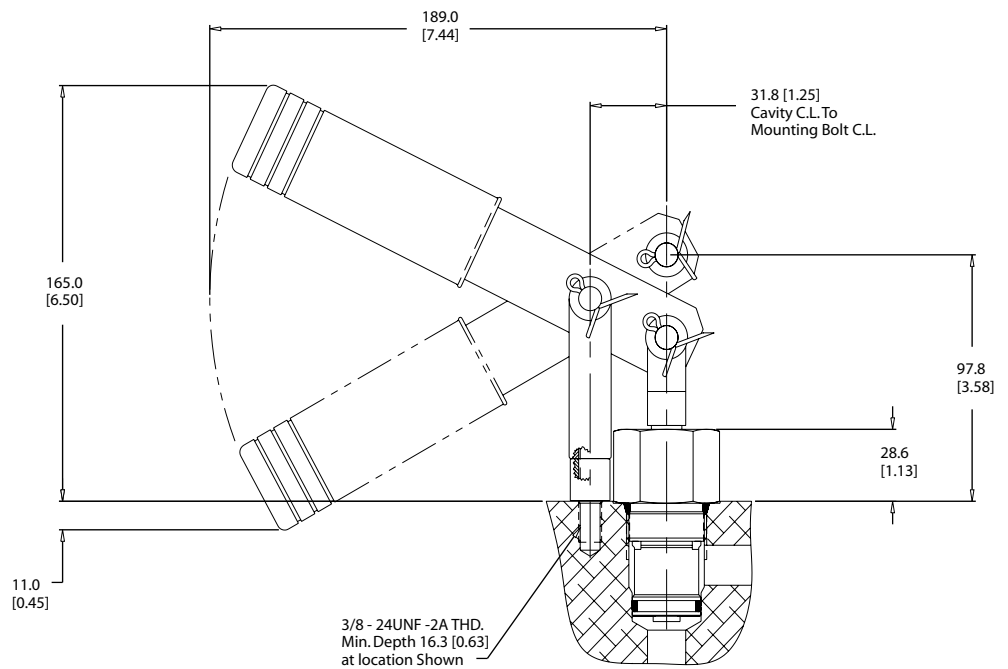

DIMENSIONS

Installation Drawing

AC - Accessories
 120662 Handle Kit

ORDERING INFORMATION

To order, request part number 120662—handle kit