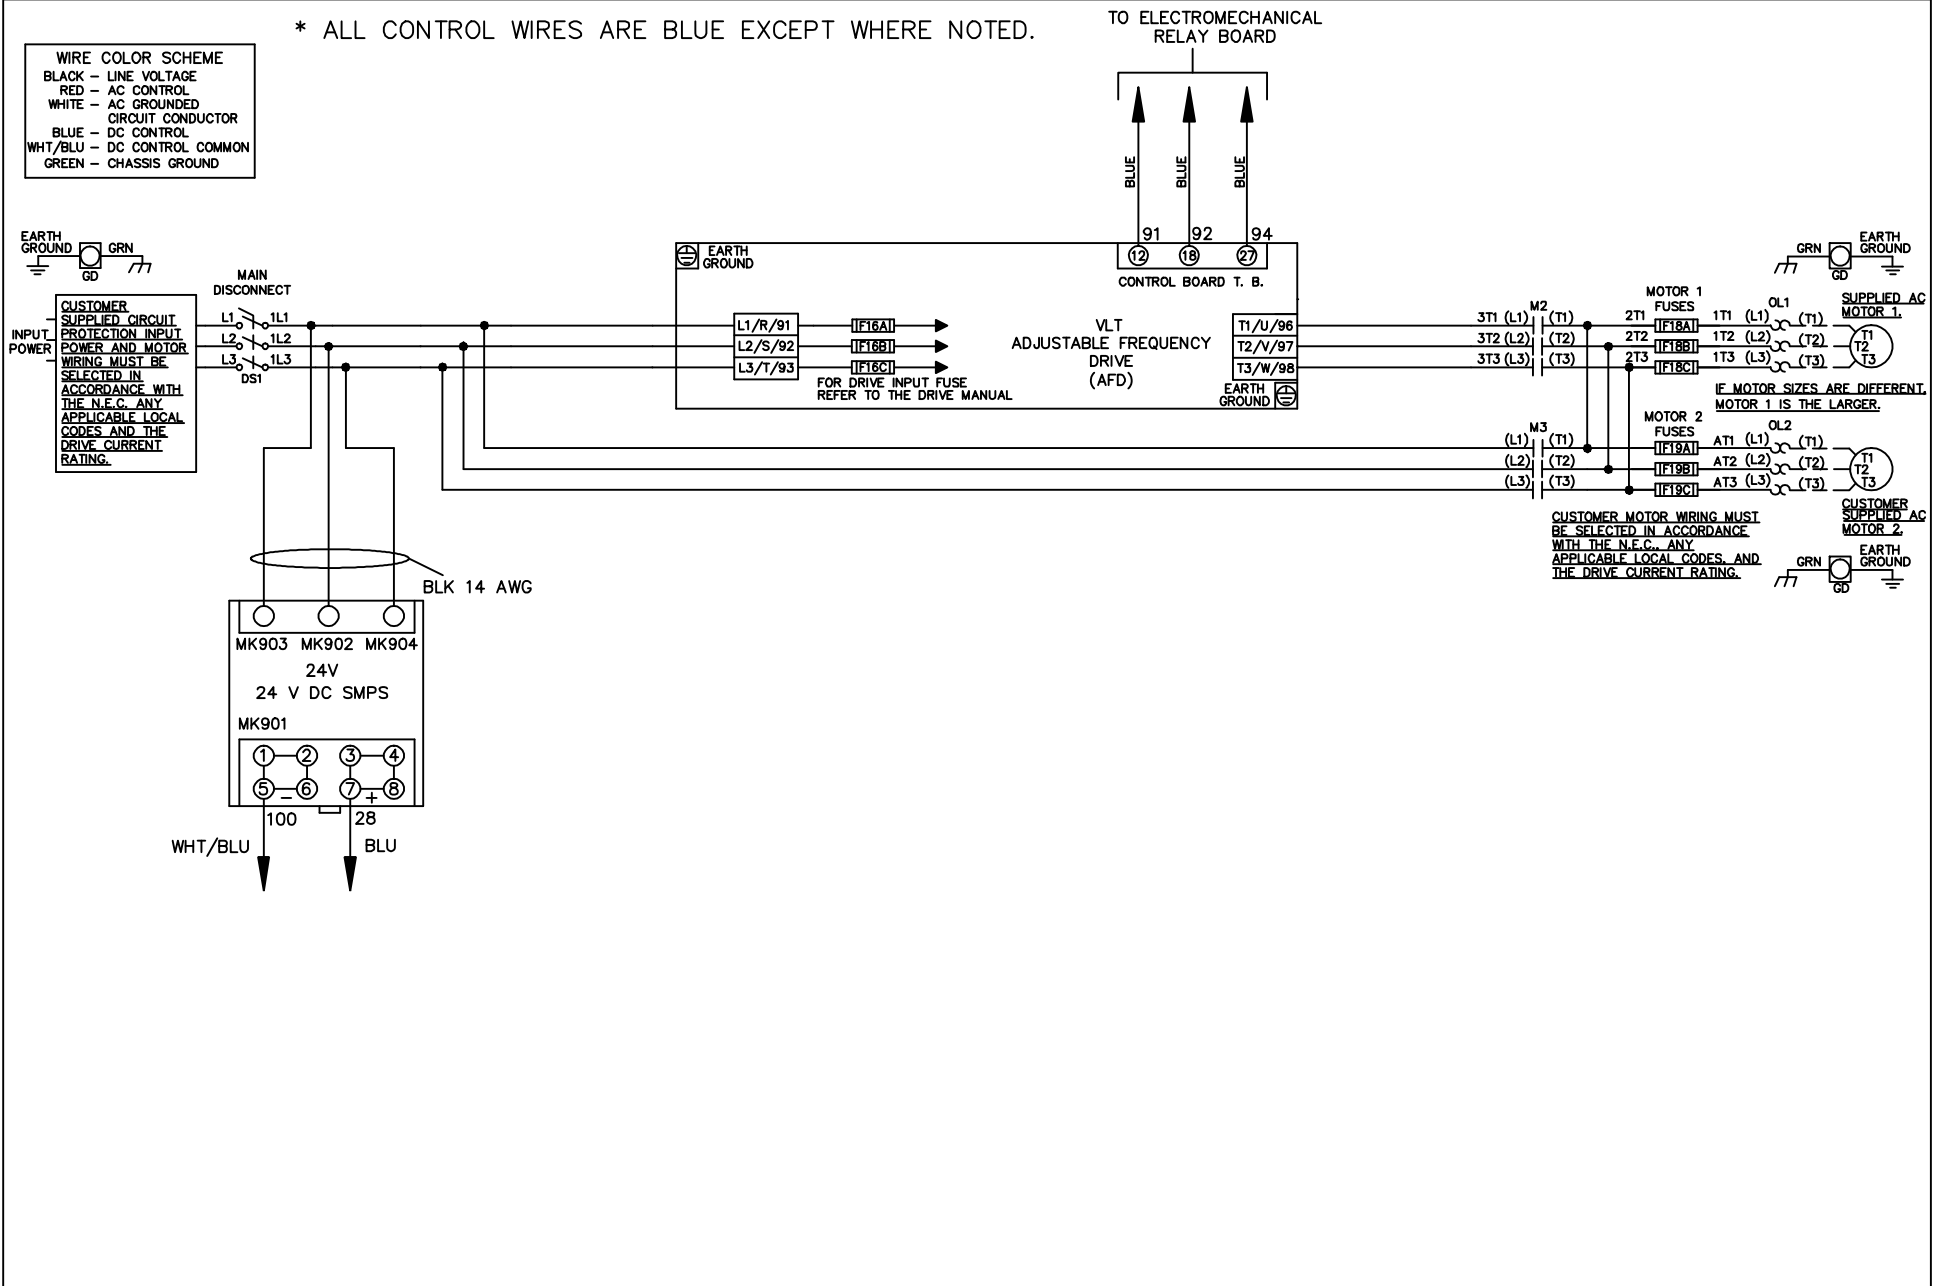

\* ALL CONTROL WIRES ARE BLUE EXCEPT WHERE NOTED.

WIRE COLOR SCHEME	
BLACK	- LINE VOLTAGE
RED	- AC CONTROL
WHITE	- AC GROUNDED CIRCUIT CONDUCTOR
BLUE	- DC CONTROL
WHT/BLU	- DC CONTROL COMMON
GREEN	- CHASSIS GROUND

			-NOTICE-		DRN JNW 2/14/07		NAME 208-600VOLT, 2C, MAIN DISC , DRIVE FUSE, EMB1, FRAME B2-C1 , NO REACTOR & DVDT, DUAL MTR		THE TRANE COMPANY A DIVISION OF AMERICAN STANDARD INC.		
A	SP08061	10/08	THIS DRAWING IS PROPRIETARY AND SHALL NOT BE COPIED OR ITS CONTENTS DISCLOSED TO OUTSIDE PARTIES WITHOUT THE WRITTEN CONSENT OF THE TRANE COMPANY			APR	MODEL	PAGE 1 OF 2	SIZE A	DWG NO.	174U0506
REV	ECN	DATE									