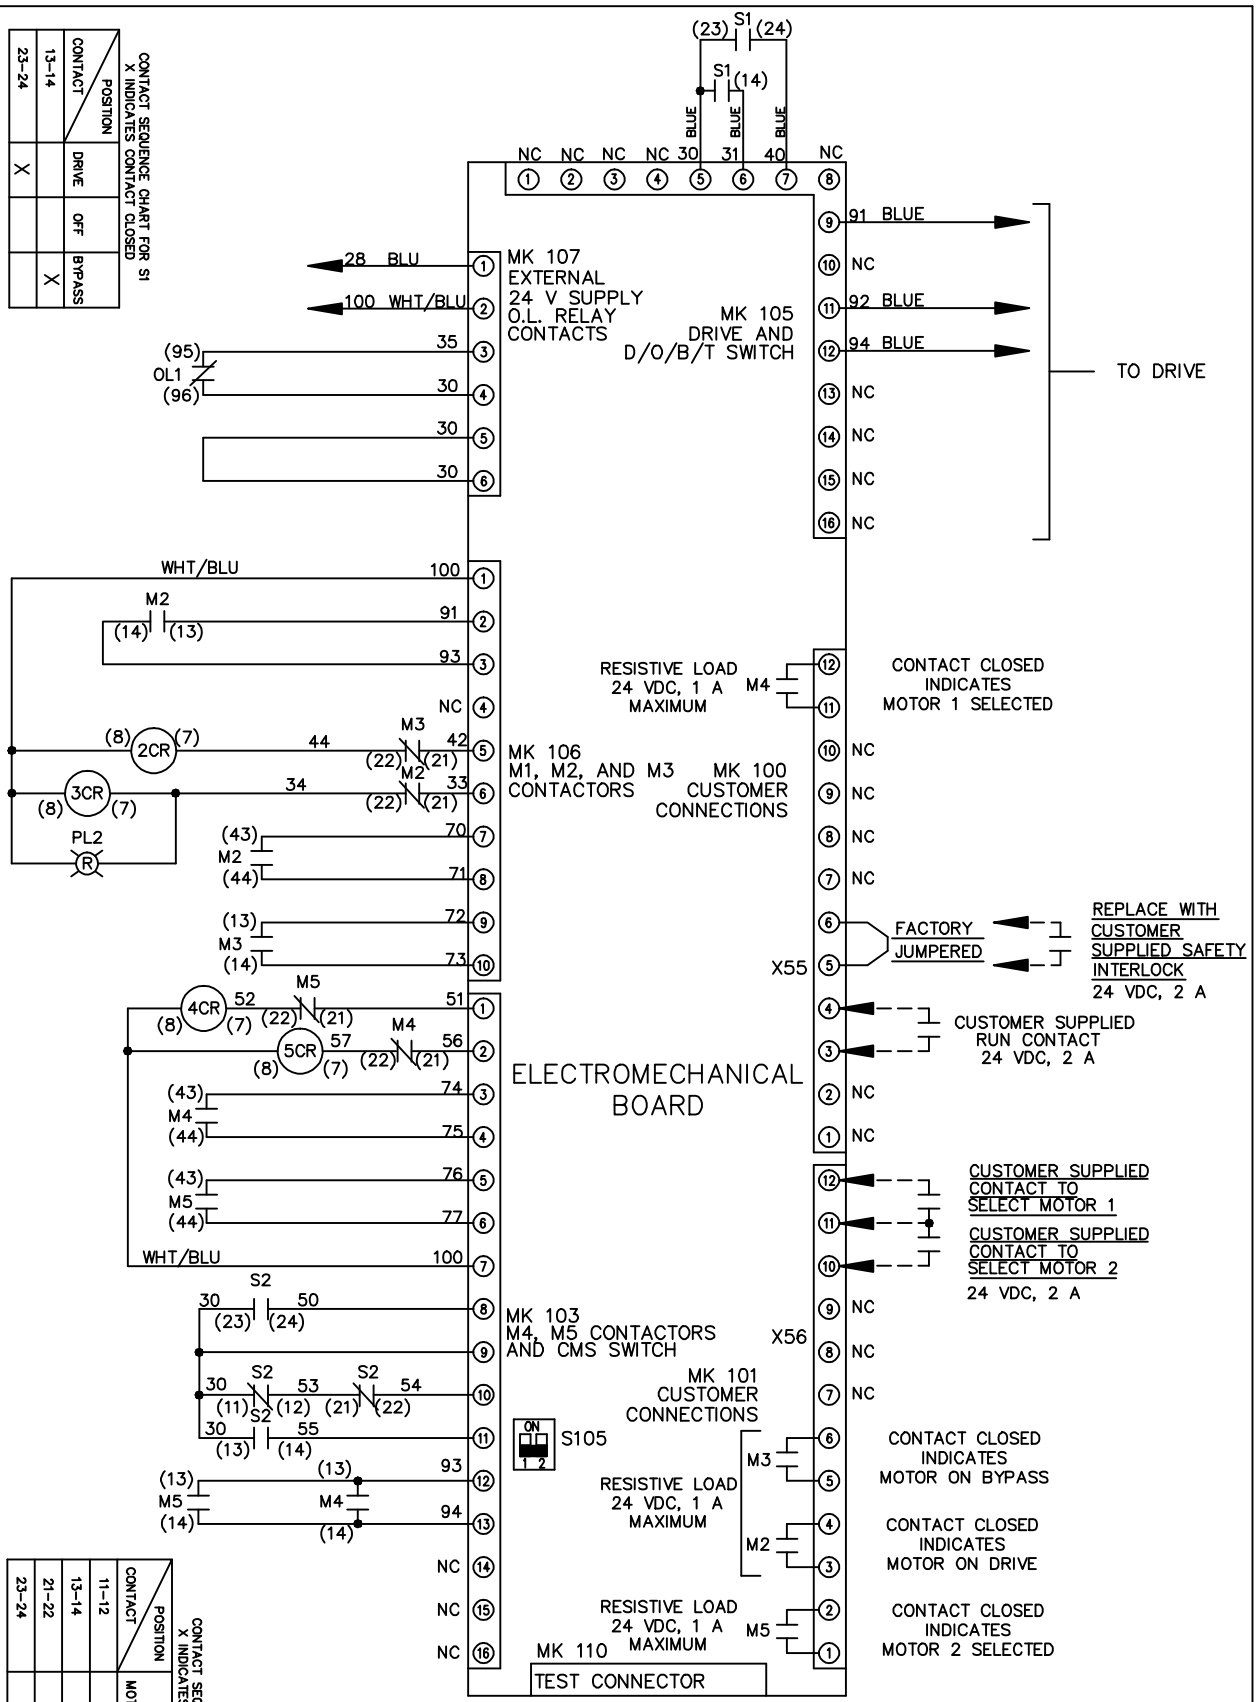

WIRE COLOR SCHEME	
BLACK	- LINE VOLTAGE
RED	- AC CONTROL
WHITE	- AC GROUNDED
	- CIRCUIT CONDUCTOR
BLUE	- DC CONTROL
WHT/BLU	- DC CONTROL COMMON
GREEN	- CHASSIS GROUND

\* ALL CONTROL WIRES ARE BLUE EXCEPT WHERE NOTED.

DRN JNW  
2/14/07  
APR

NAME460 VOLT,2C,MAIN DISC  
,MAIN FUSE,EMB1,FRAME C2N1\_  
,REACTOR,CMS

A	SP08061	10/08
REV	ECN	DATE

MODEL

PAGE 1 OF 2

SIZE A

DWG NO.

174U1575

DRN JNW  
 2/14/07  
 APR

NAME 460 VOLT, 2C, MAIN DISC  
 , MAIN FUSE, EMB1, FRAME C2N1  
 , REACTOR, CMS

MODEL  
 PAGE 2 OF 2  
 SIZE A  
 DWG NO. 174U1575

CONTACT SEQUENCE CHART FOR S1  
 X INDICATES CONTACT CLOSED

POSITION	DRIVE	OFF	BYPASS
13-14			X
23-24	X		

CONTACT SEQUENCE CHART FOR S2  
 X INDICATES CONTACT CLOSED

POSITION	MOTOR 1	AUTO	MOTOR 2
11-12	X	X	
13-14			X
21-22		X	X
23-24	X		

FACTORY SETTING

CUSTOMER CONNECTIONS X55, X56  
 CLASS 2 POWER SOURCE  
 REQUIRED FOR FIELD CONNECTION  
 USE CLASS 1 CONDUCTORS  
 CONDUCTOR SIZE 28-14 AWG