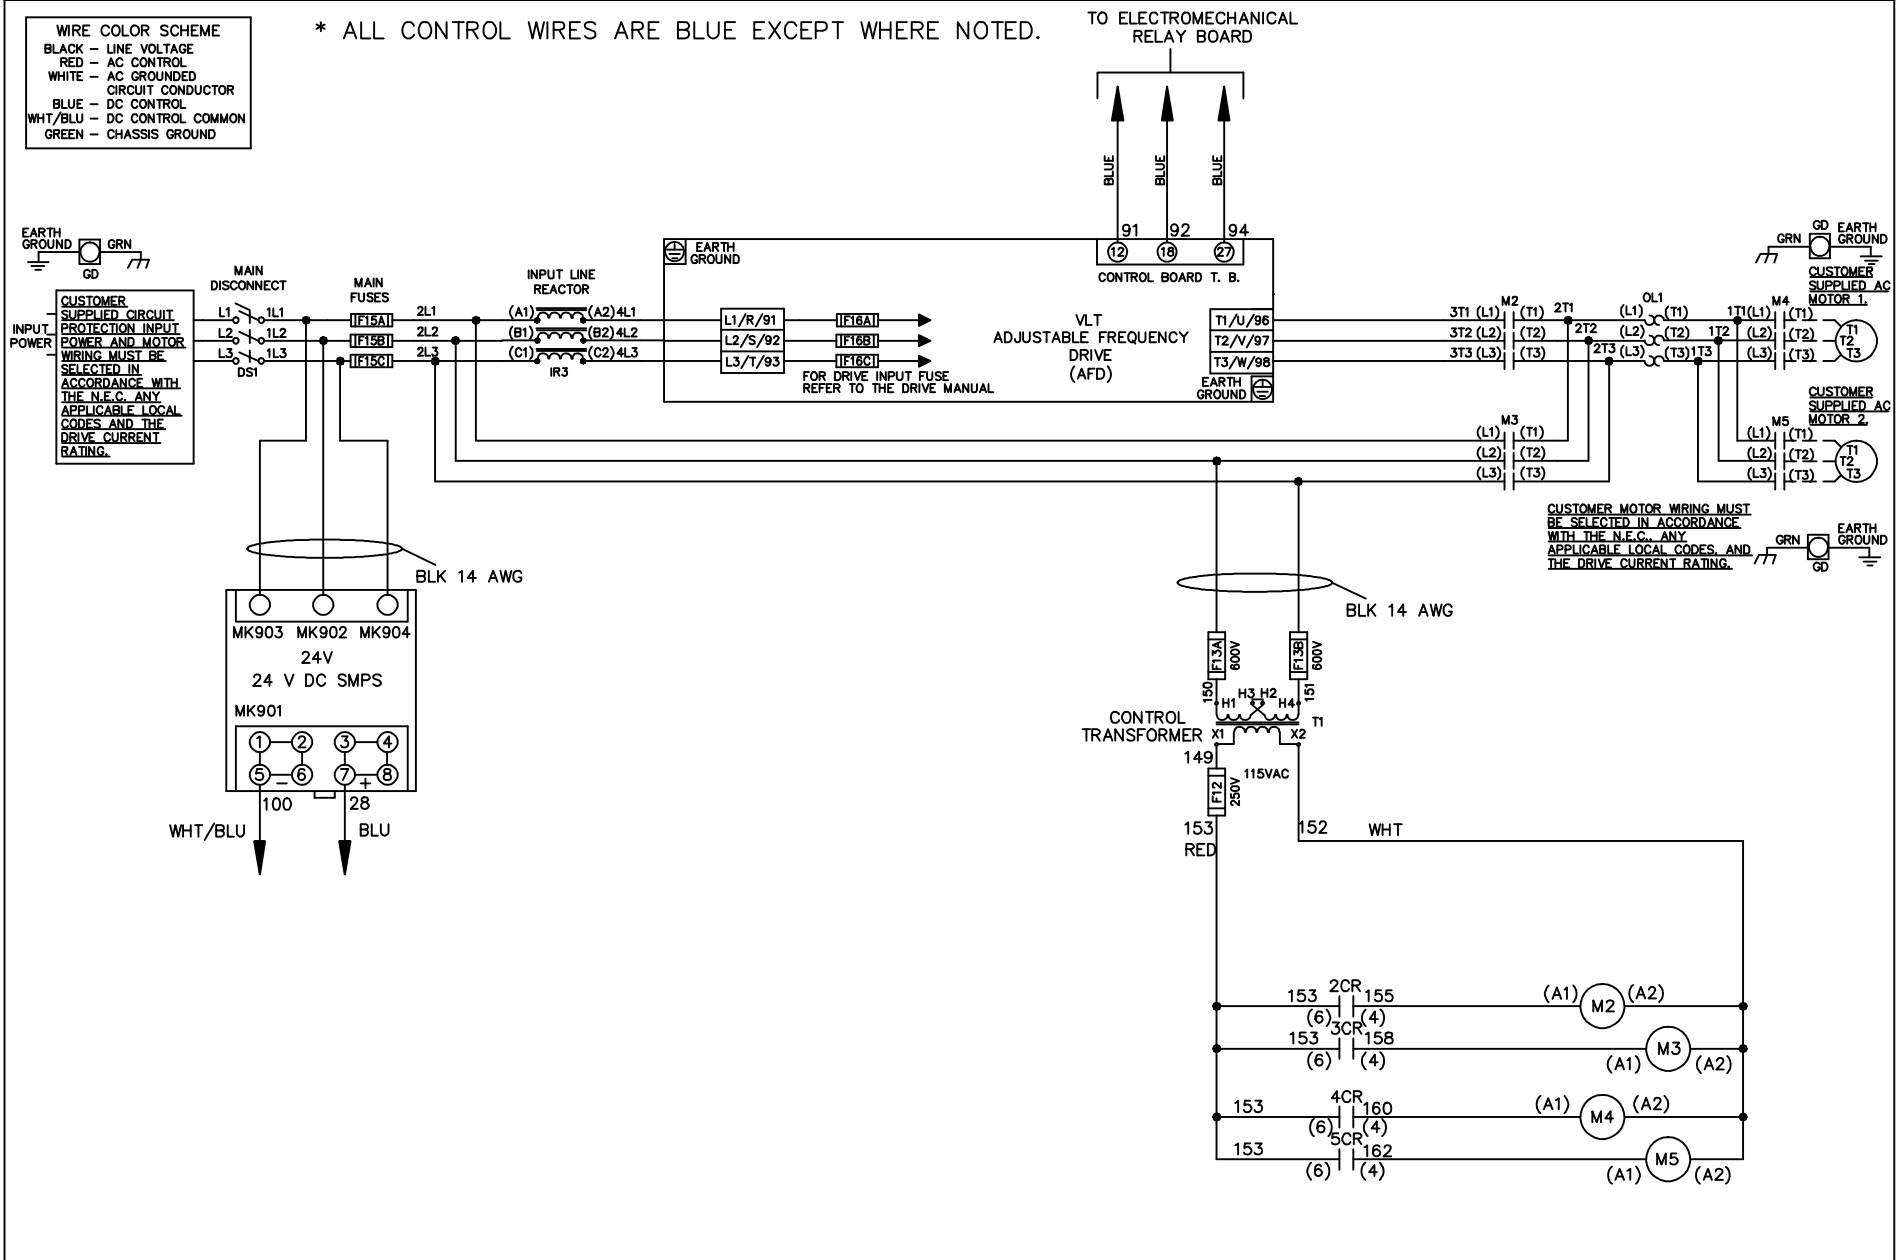

WIRE COLOR SCHEME	
BLACK	- LINE VOLTAGE
RED	- AC CONTROL
WHITE	- AC GROUNDED
	- CIRCUIT CONDUCTOR
BLUE	- DC CONTROL
WHT/BLU	- DC CONTROL COMMON
GREEN	- CHASSIS GROUND

\* ALL CONTROL WIRES ARE BLUE EXCEPT WHERE NOTED.

DRN JNW  
2/14/07  
APR

NAME460 VOLT,2C,MAIN DISC  
,MAIN FUSE,EMB1,FRAME C2N1\_  
,REACTOR,CMS

A	SP08061	10/08
REV	ECN	DATE

MODEL

PAGE 1 OF 2

SIZE A

DWG NO.

174U1575

DRN JNW  
 2/14/07  
 APR

NAME 460 VOLT, 2C, MAIN DISC  
 , MAIN FUSE, EMB1, FRAME C2N1  
 , REACTOR, CMS

MODEL  
 PAGE 2 OF 2  
 SIZE A  
 DWG NO. 174U1575

CONTACT SEQUENCE CHART FOR S1  
 X INDICATES CONTACT CLOSED

POSITION	DRIVE	OFF	BYPASS
13-14			X
23-24	X		

CONTACT SEQUENCE CHART FOR S2  
 X INDICATES CONTACT CLOSED

POSITION	MOTOR 1	AUTO	MOTOR 2
11-12	X	X	
13-14			X
21-22		X	X
23-24	X		

FACTORY SETTING

CUSTOMER CONNECTIONS X55, X56  
 CLASS 2 POWER SOURCE  
 REQUIRED FOR FIELD CONNECTION  
 USE CLASS 1 CONDUCTORS  
 CONDUCTOR SIZE 28-14 AWG