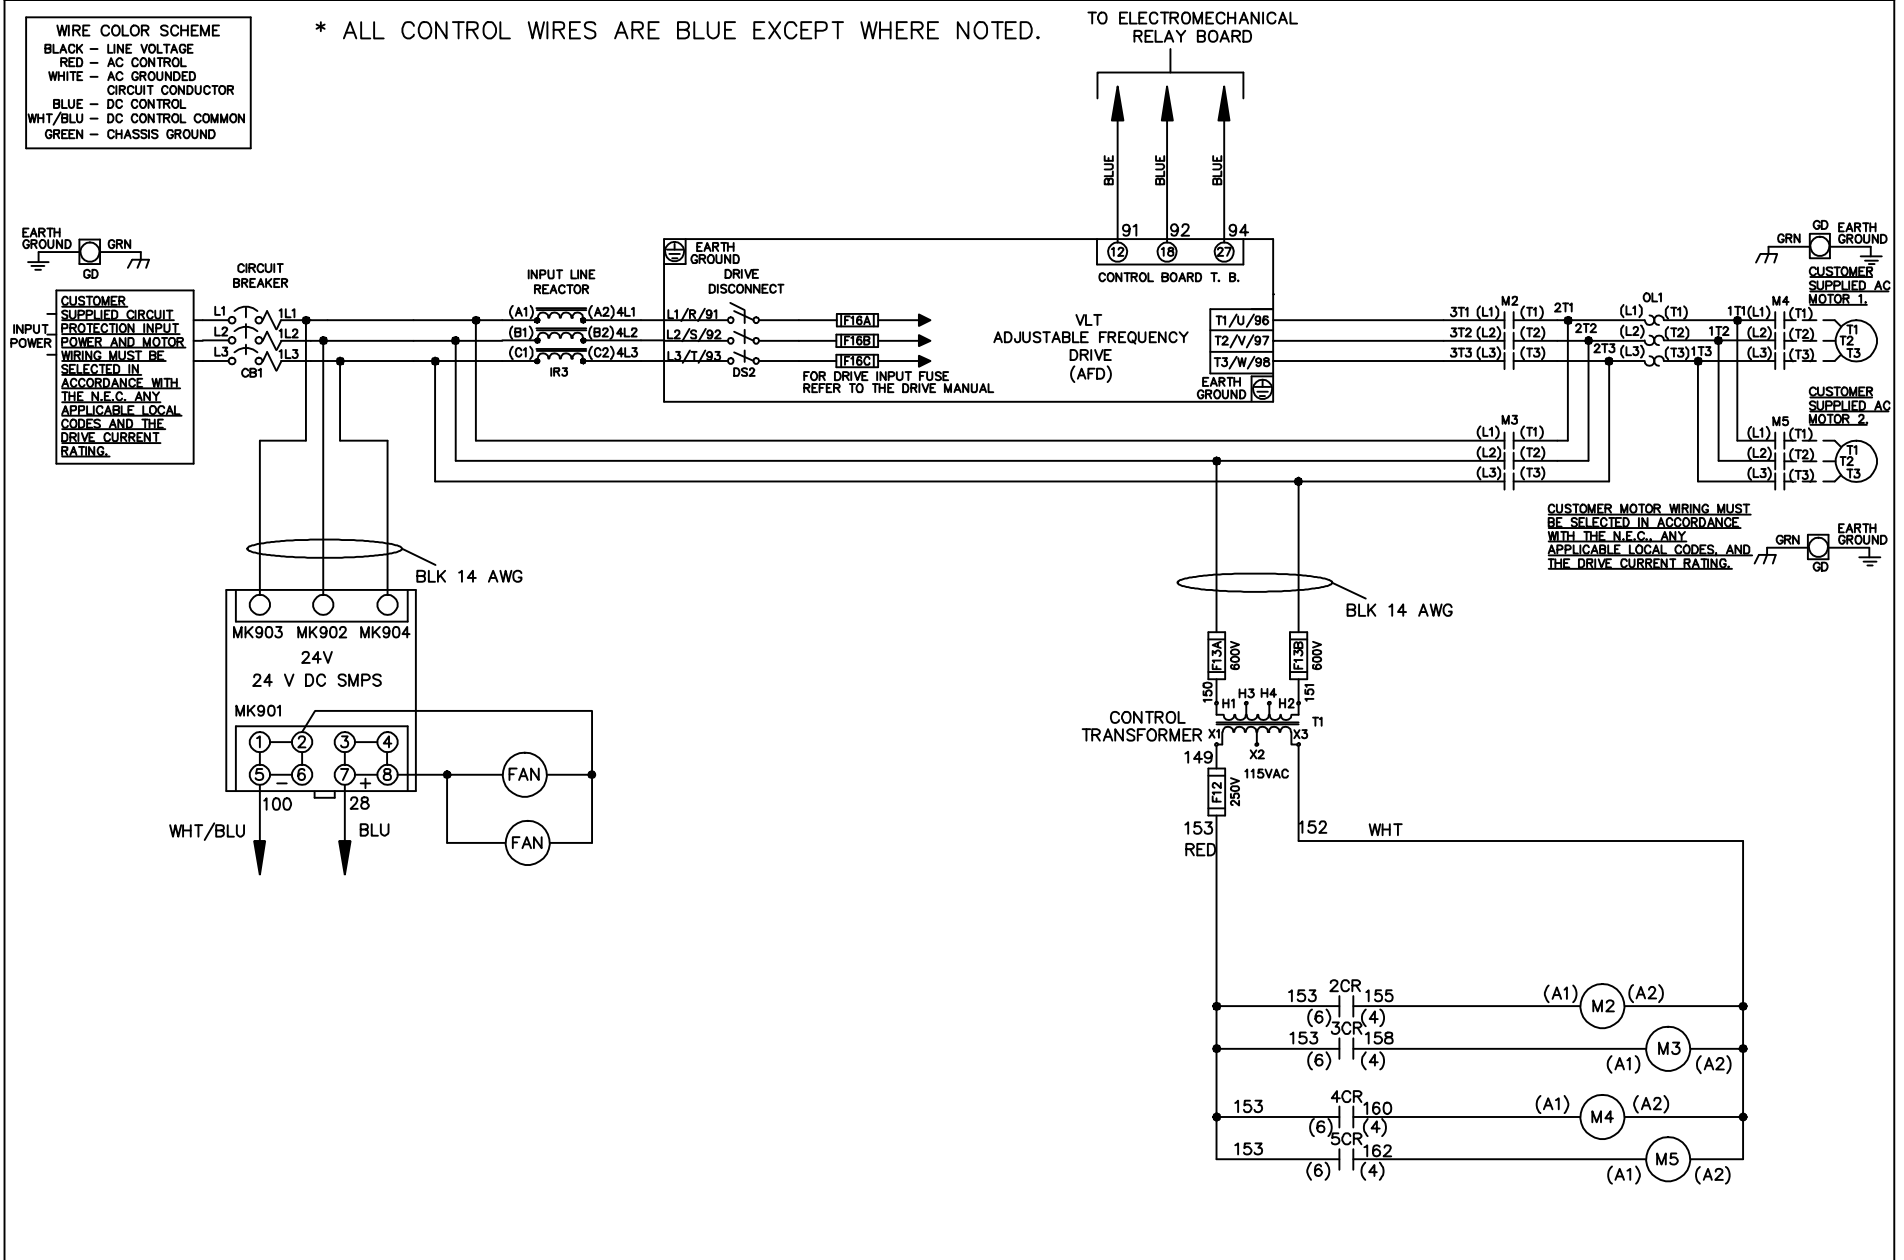

WIRE COLOR SCHEME

BLACK	- LINE VOLTAGE
RED	- AC CONTROL
WHITE	- AC GROUNDED
	- CIRCUIT CONDUCTOR
BLUE	- DC CONTROL
WHT/BLU	- DC CONTROL COMMON
GREEN	- CHASSIS GROUND

* ALL CONTROL WIRES ARE BLUE EXCEPT WHERE NOTED.

			- NOTICE -		DRN JNW 2/14/07		NAME208 VOLT,2C,CB & DRIVE DISC ,DRIVE FUSE,EMB1,FRAME C2N12 ,REACTOR,CMS			<i>Danfoss</i>	
A	SP08061	10/08	THIS DOCUMENT CONTAINS PROPRIETARY INFORMATION OF DANFOSS DRIVES. IT IS LOANED BY DANFOSS DRIVES SUBJECT TO THE CONDITIONS THAT IT AND THE INFORMATION EMBODIED THEREIN SHALL BE USED ONLY FOR RECORD AND REFERENCE PURPOSES. SHALL NOT BE USED OR CAUSED TO BE USED IN ANY WAY PREJUDICIAL TO THE INTERESTS OF DANFOSS DRIVES, SHALL NOT BE REPRODUCED OR COPIED IN WHOLE OR IN PART, OR DISCLOSED TO ANYONE WITHOUT THE DIRECT WRITTEN PERMISSION OF DANFOSS DRIVES AND SHALL BE RETURNED UPON REQUEST.			APR	MODEL	PAGE 1 OF 2	SIZE A	DWG NO.	174U2034
REV	ECN	DATE									

DRN JNW
 2/14/07
 APR

NAME 208 VOLT, 2C, CB & DRIVE DISC
 , DRIVE FUSE, EMB1, FRAME C2N12
 , REACTOR, CMS

MODEL
 PAGE 2 OF 2
 SIZE A
 DWG NO. 174U2034

CONTACT SEQUENCE CHART FOR S1
 X INDICATES CONTACT CLOSED

POSITION	CONTACT	DRIVE	OFF	BYPASS
13-14				X
23-24		X		

CONTACT SEQUENCE CHART FOR S2
 X INDICATES CONTACT CLOSED

POSITION	CONTACT	MOTOR 1	AUTO	MOTOR 2
11-12		X	X	
13-14				X
21-22			X	X
23-24		X		

FACTORY SETTING