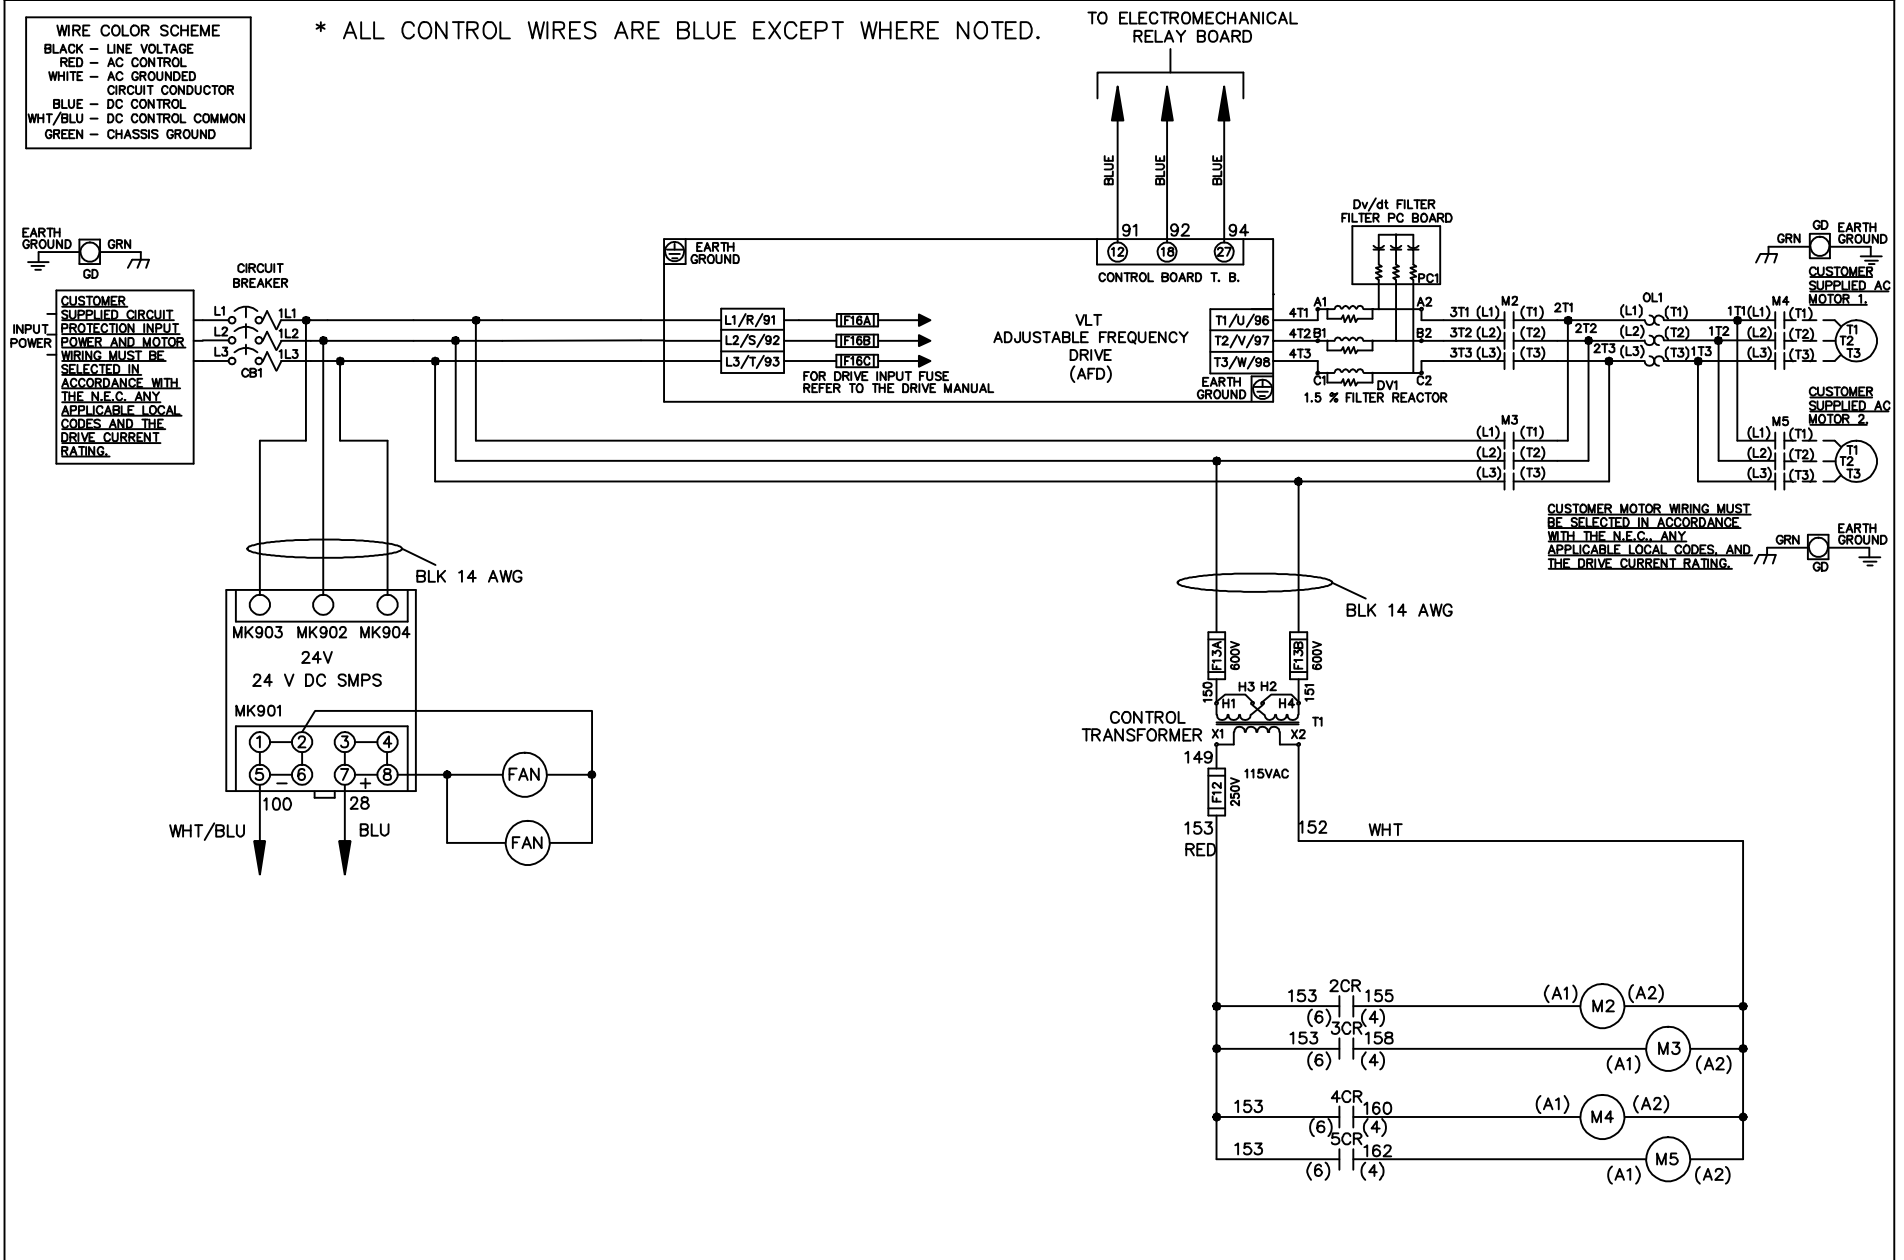

WIRE COLOR SCHEME	
BLACK	- LINE VOLTAGE
RED	- AC CONTROL
WHITE	- AC GROUNDED
	- CIRCUIT CONDUCTOR
BLUE	- DC CONTROL
WHT/BLU	- DC CONTROL COMMON
GREEN	- CHASSIS GROUND

* ALL CONTROL WIRES ARE BLUE EXCEPT WHERE NOTED.

DRN JNW
2/14/07
APR

NAME230 VOLT,2C,CB
,DRIVE FUSE,EMB1,FRAME C2N12
,DVDT,CMS

Danfoss

A	SP08061	10/08
REV	ECN	DATE

MODEL

PAGE 1 OF 2

SIZE A

DWG NO.

DRN JNW
 2/14/07
 APR

NAME 230 VOLT, 2C, CB
 DRIVE FUSE, EMB1, FRAME C2N12
 , DVD1, CMS
 MODEL
 PAGE 2 OF 2
 SIZE A
 DWG NO. 174U2260

CONTACT SEQUENCE CHART FOR S1
 X INDICATES CONTACT CLOSED

POSITION	CONTACT	DRIVE	OFF	BYPASS
13-14				X
23-24		X		

CONTACT SEQUENCE CHART FOR S2
 X INDICATES CONTACT CLOSED

POSITION	CONTACT	MOTOR 1	AUTO	MOTOR 2
11-12		X		
13-14			X	
21-22				X
23-24		X		

FACTORY SETTING

CUSTOMER CONNECTIONS X55, X56
 CLASS 2 POWER SOURCE
 REQUIRED FOR FIELD CONNECTION
 USE CLASS 1 CONDUCTORS
 CONDUCTOR SIZE 28-14 AWG