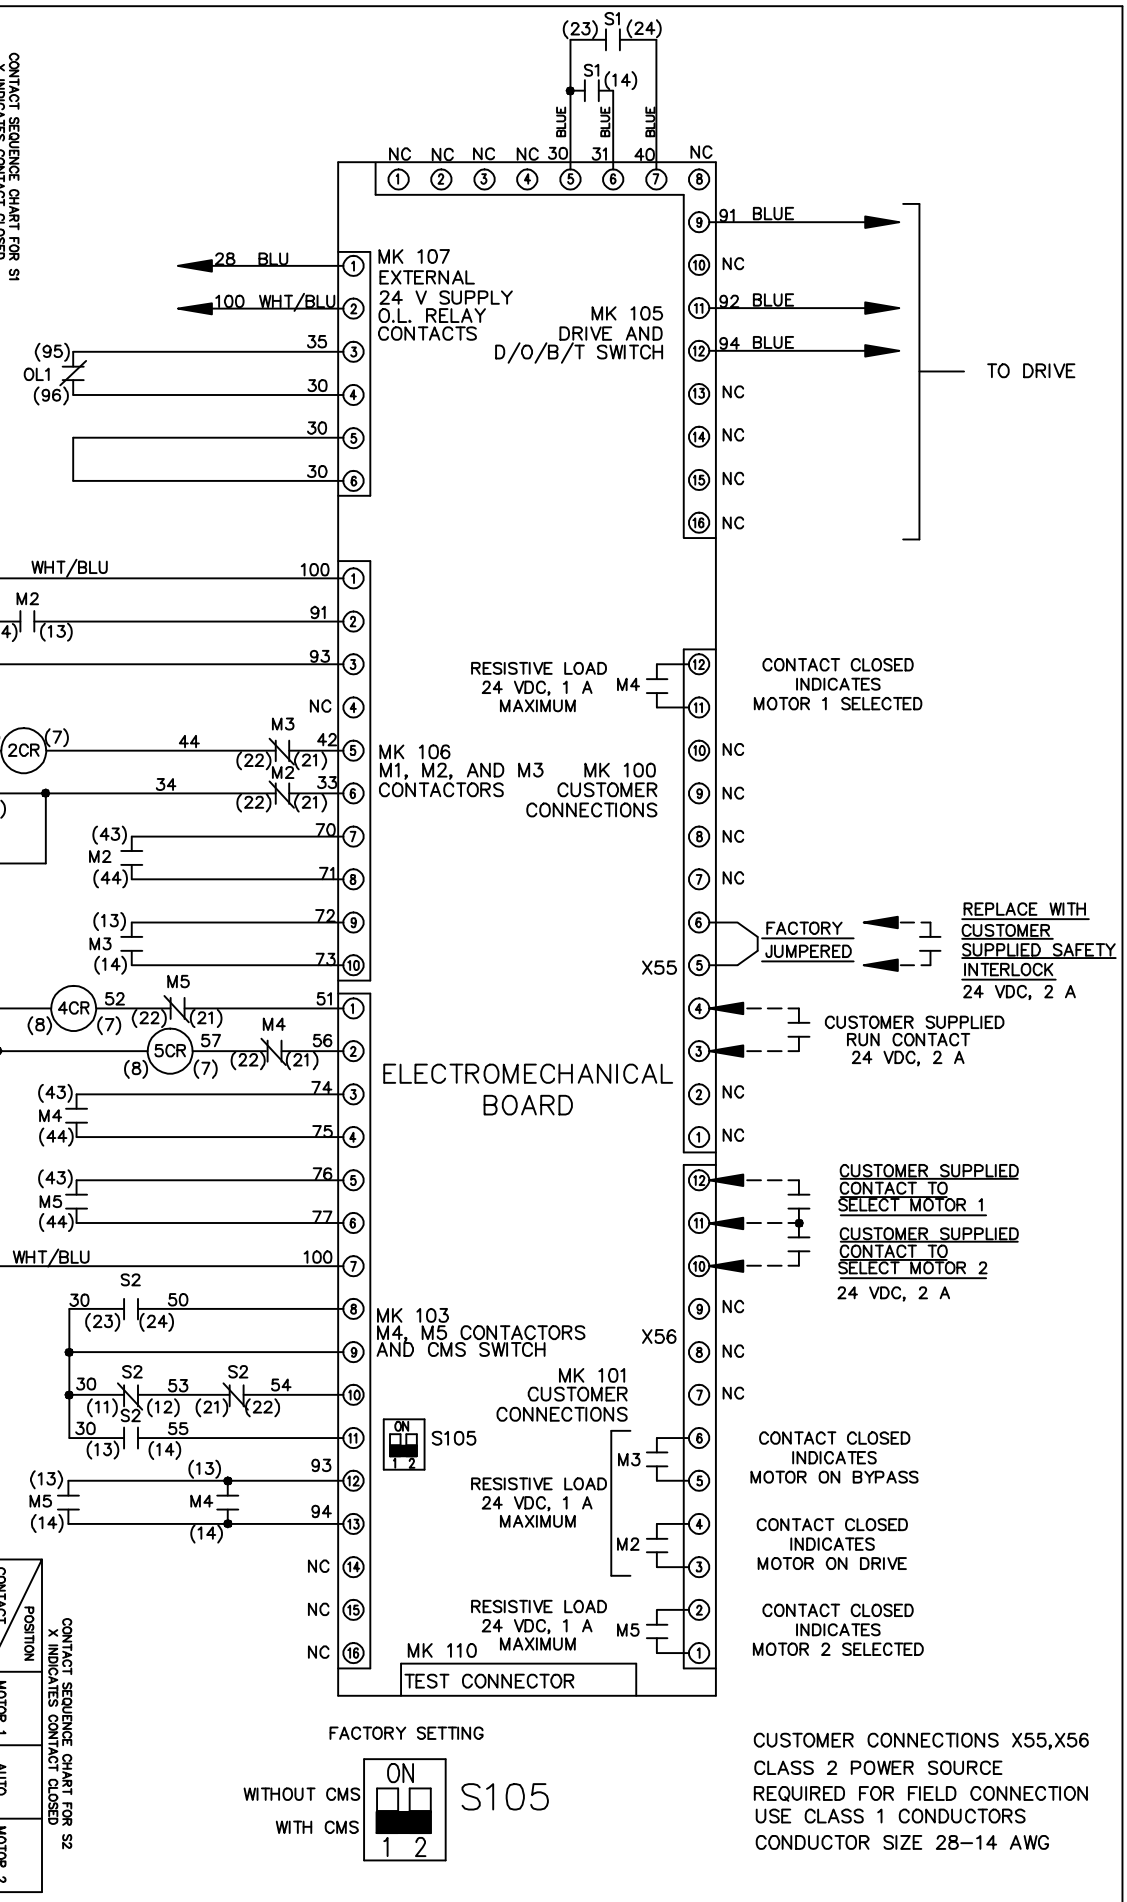

WIRE COLOR SCHEME	
BLACK	- LINE VOLTAGE
RED	- AC CONTROL
WHITE	- AC GROUNDED
	- CIRCUIT CONDUCTOR
BLUE	- DC CONTROL
WHT/BLU	- DC CONTROL COMMON
GREEN	- CHASSIS GROUND

* ALL CONTROL WIRES ARE BLUE EXCEPT WHERE NOTED.

DRN JNW
2/14/07
APR

NAME230 VOLT,2C,CB
,DRIVE FUSE,EMB1,FRAME C2N12
,DVDT,CMS

Danfoss

A	SP08061	10/08
REV	ECN	DATE

MODEL

PAGE 1 OF 2

SIZE A

DWG NO.

DRN JNW
 2/14/07
 APR

NAME 230 VOLT, 2C, CB
 DRIVE FUSE, EMB1, FRAME C2N12
 , DVD1, CMS
 MODEL
 PAGE 2 OF 2
 SIZE A
 DWG NO. 174U2260

CONTACT SEQUENCE CHART FOR S1
 X INDICATES CONTACT CLOSED

POSITION	CONTACT	DRIVE	OFF	BYPASS
13-14				X
23-24		X		

CONTACT SEQUENCE CHART FOR S2
 X INDICATES CONTACT CLOSED

POSITION	CONTACT	MOTOR 1	AUTO	MOTOR 2
11-12		X		
13-14			X	
21-22				X
23-24		X		

FACTORY SETTING

CUSTOMER CONNECTIONS X55, X56
 CLASS 2 POWER SOURCE
 REQUIRED FOR FIELD CONNECTION
 USE CLASS 1 CONDUCTORS
 CONDUCTOR SIZE 28-14 AWG