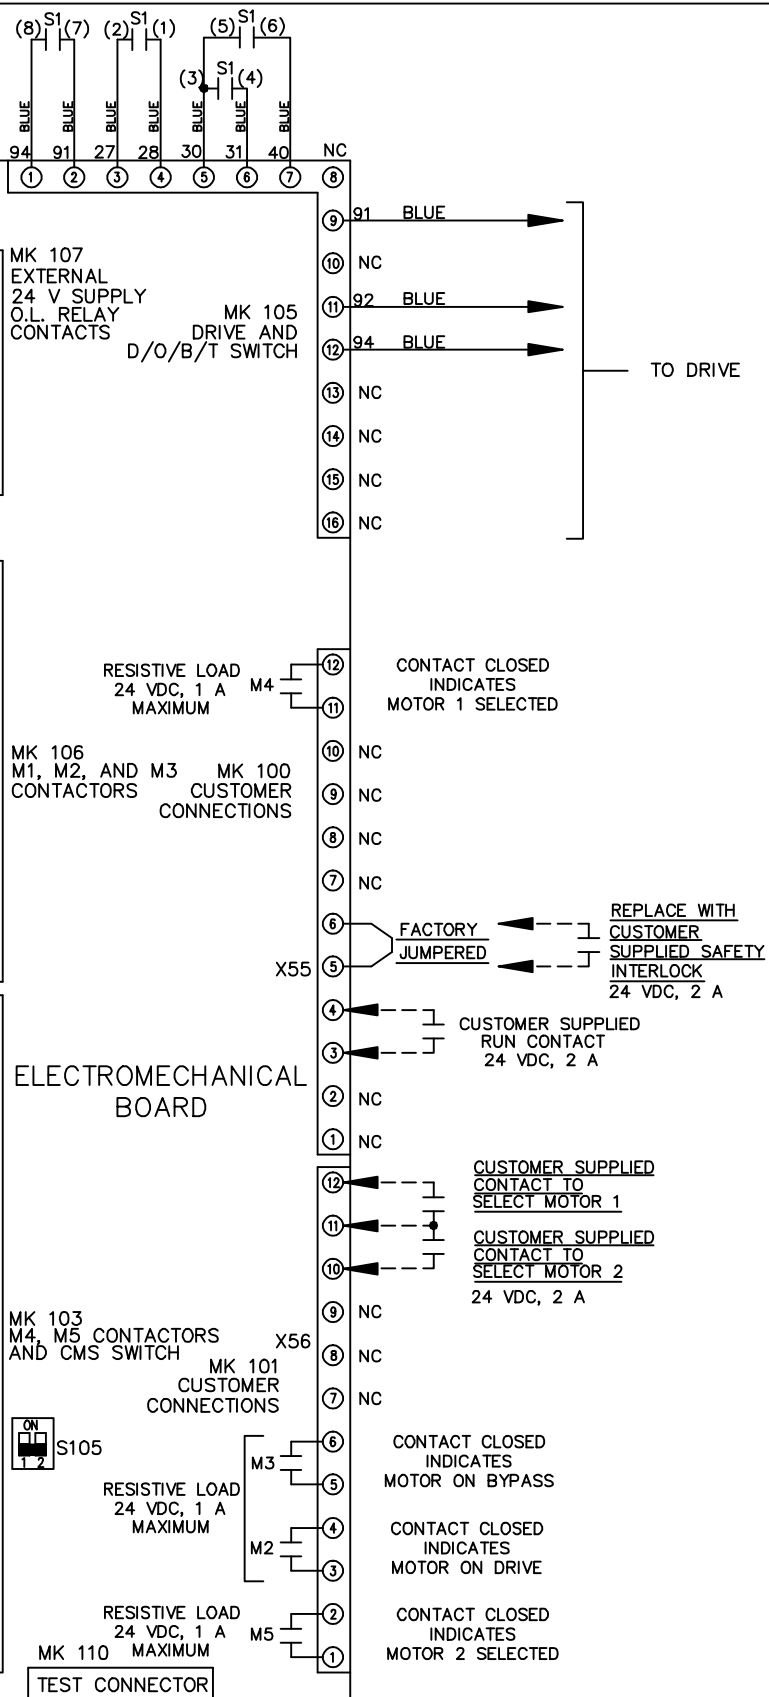

WIRE COLOR SCHEME	
BLACK	- LINE VOLTAGE
RED	- AC CONTROL
WHITE	- AC GROUNDED CIRCUIT CONDUCTOR
BLUE	- DC CONTROL
WHT/BLU	- DC CONTROL COMMON
GREEN	- CHASSIS GROUND

* ALL CONTROL WIRES ARE BLUE EXCEPT WHERE NOTED. TO ELECTROMECHANICAL RELAY BOARD

DRN JNW
2/14/07
APR

NAME 230 VOLT,3C,CB
,DRIVE FUSE,EMB1,FRAME C2N12
,REACTOR,CMS
MODEL
PAGE 1 OF 2
SIZE A
DWG NO. 174U4056

REV	ECN	DATE	DRN	JNW	APR	2/14/07	MODEL	NAME 230 VOLT, 3C, CB , DRIVE FUSE, EMB1, FRAME C2N12 , REACTOR, CMS	PAGE 2 OF 2	SIZE A	DWG NO.	174U4056
A	SP08066	10/08										

CONTACT SEQUENCE CHART FOR S1
X INDICATES CONTACT CLOSED

CONTACT POSITION	DRIVE	OFF	BYPASS	TEST
1-2	X			X
3-4			X	X
5-6	X			
7-8				X

CONTACT SEQUENCE CHART FOR S2
X INDICATES CONTACT CLOSED

CONTACT POSITION	MOTOR 1	AUTO	MOTOR 2
11-12	X	X	
13-14			X
21-22			X
23-24	X		