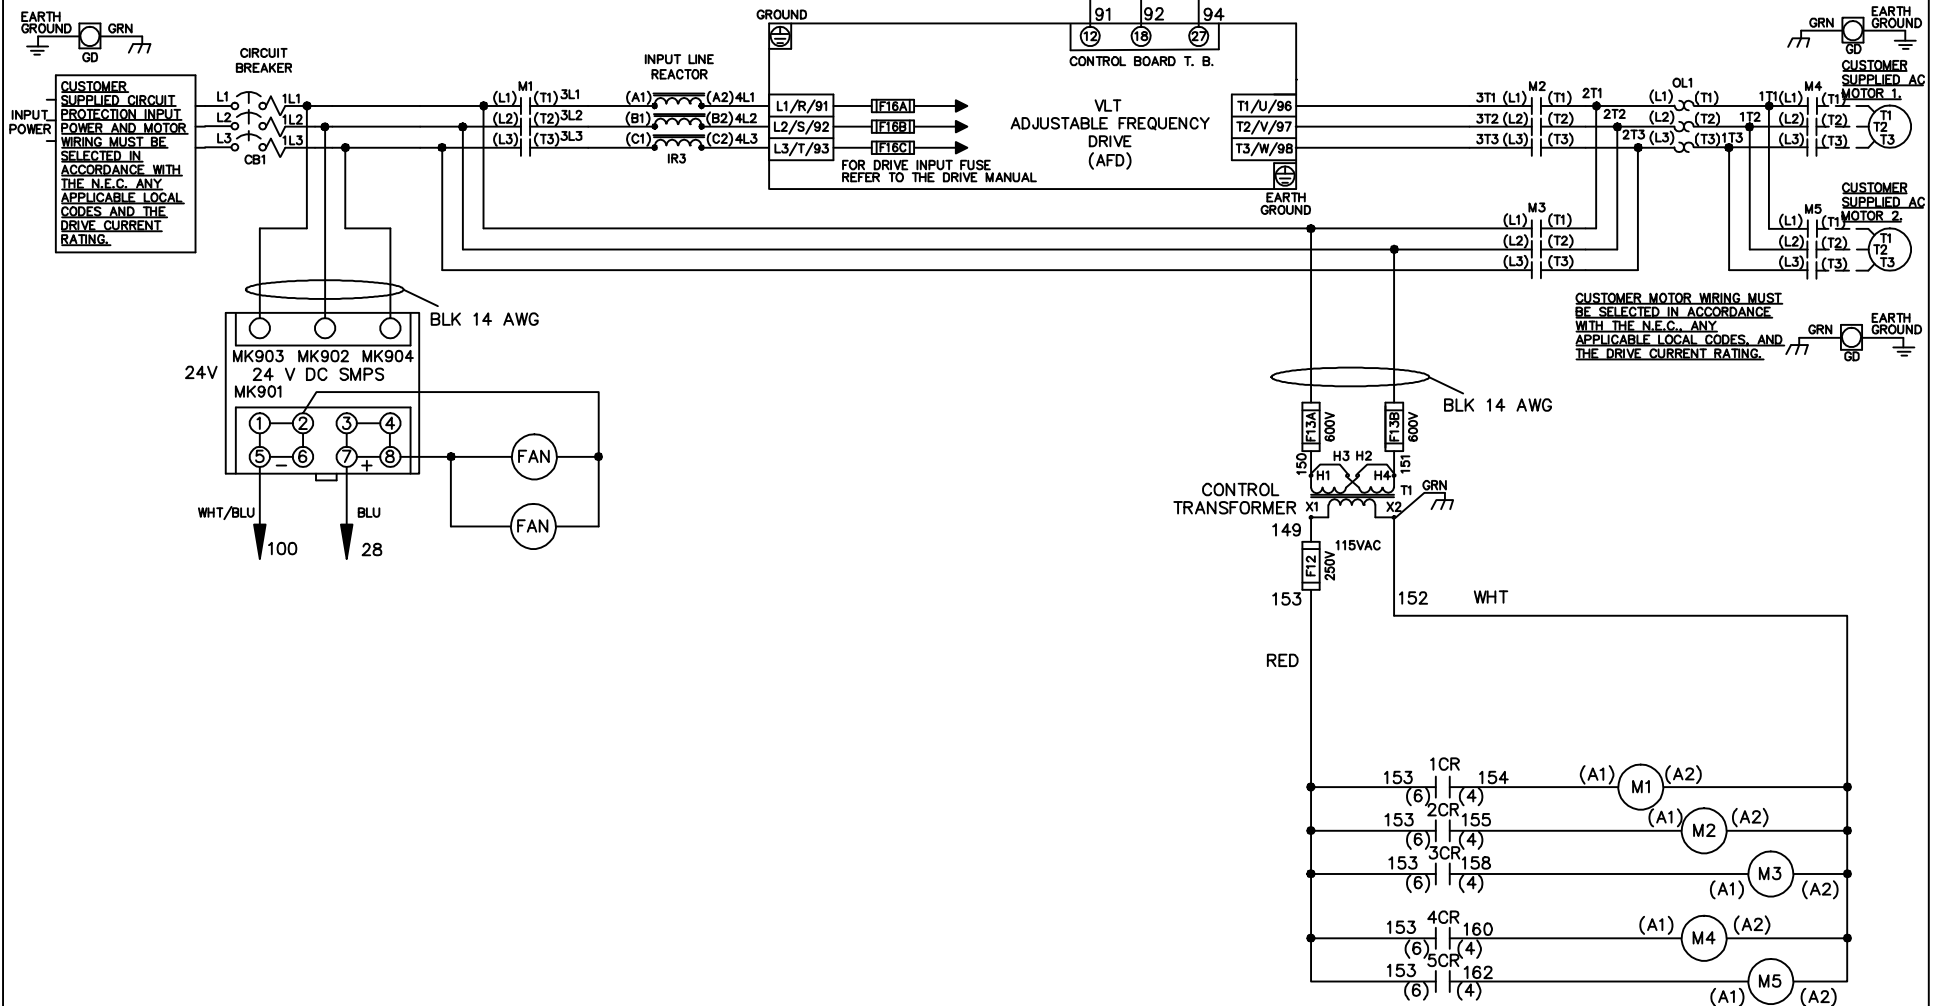

WIRE COLOR SCHEME	
BLACK	- LINE VOLTAGE
RED	- AC CONTROL
WHITE	- AC GROUNDED CIRCUIT CONDUCTOR
BLUE	- DC CONTROL
WHT/BLU	- DC CONTROL COMMON
GREEN	- CHASSIS GROUND

* ALL CONTROL WIRES ARE BLUE EXCEPT WHERE NOTED. TO ELECTROMECHANICAL RELAY BOARD

DRN JNW
2/14/07
APR

NAME 230 VOLT,3C,CB
,DRIVE FUSE,EMB1,FRAME C2N12
,REACTOR,CMS
MODEL
PAGE 1 OF 2
SIZE A
DWG NO. 174U4056

REV	ECN	DATE	DRN	JNW	APR	2/14/07	MODEL	NAME 230 VOLT, 3C, CB , DRIVE FUSE, EMB1, FRAME C2N12 , REACTOR, CMS	PAGE 2 OF 2	SIZE A	DWG NO.	174U4056
A	SP08066	10/08										

CONTACT SEQUENCE CHART FOR S1
X INDICATES CONTACT CLOSED

CONTACT POSITION	DRIVE	OFF	BYPASS	TEST
1-2	X			X
3-4			X	X
5-6	X			
7-8				X

CONTACT SEQUENCE CHART FOR S2
X INDICATES CONTACT CLOSED

CONTACT POSITION	MOTOR 1	AUTO	MOTOR 2
11-12	X	X	
13-14			X
21-22			X
23-24	X		