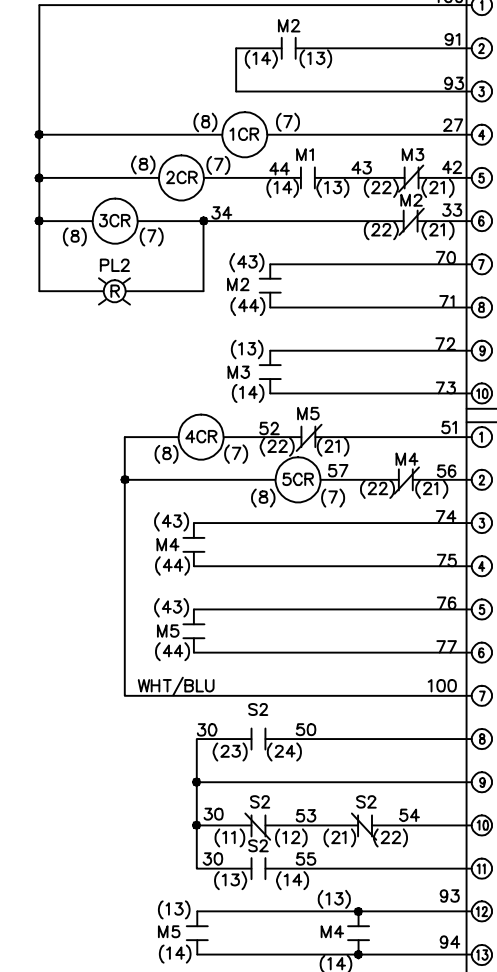

WIRE COLOR SCHEME	
BLACK	- LINE VOLTAGE
RED	- AC CONTROL
WHITE	- AC GROUNDED CIRCUIT CONDUCTOR
BLUE	- DC CONTROL
WHT/BLU	- DC CONTROL COMMON
GREEN	- CHASSIS GROUND

* ALL CONTROL WIRES ARE BLUE EXCEPT WHERE NOTED. TO ELECTROMECHANICAL RELAY BOARD

DRN JNW
2/14/07
APR

NAME 230 VOLT,3C,CB
,DRIVE FUSE,EMB1,FRAME C2N12
,REACTOR,CMS
MODEL
PAGE 1 OF 2
SIZE A
DWG NO. 174U4056

REV	ECN	DATE	DRN	JNW	APR	2/14/07	MODEL	NAME 230 VOLT, 3C, CB , DRIVE FUSE, EMB1, FRAME C2N12 , REACTOR, CMS	PAGE 2 OF 2	SIZE A	DWG NO.	174U4056
A	SP08066	10/08										

CONTACT SEQUENCE CHART FOR S1
X INDICATES CONTACT CLOSED

CONTACT POSITION	DRIVE	OFF	BYPASS	TEST
1-2	X			X
3-4			X	X
5-6	X			
7-8				X

CONTACT SEQUENCE CHART FOR S2
X INDICATES CONTACT CLOSED

CONTACT POSITION	MOTOR 1	AUTO	MOTOR 2
11-12	X	X	
13-14			X
21-22			X
23-24	X		