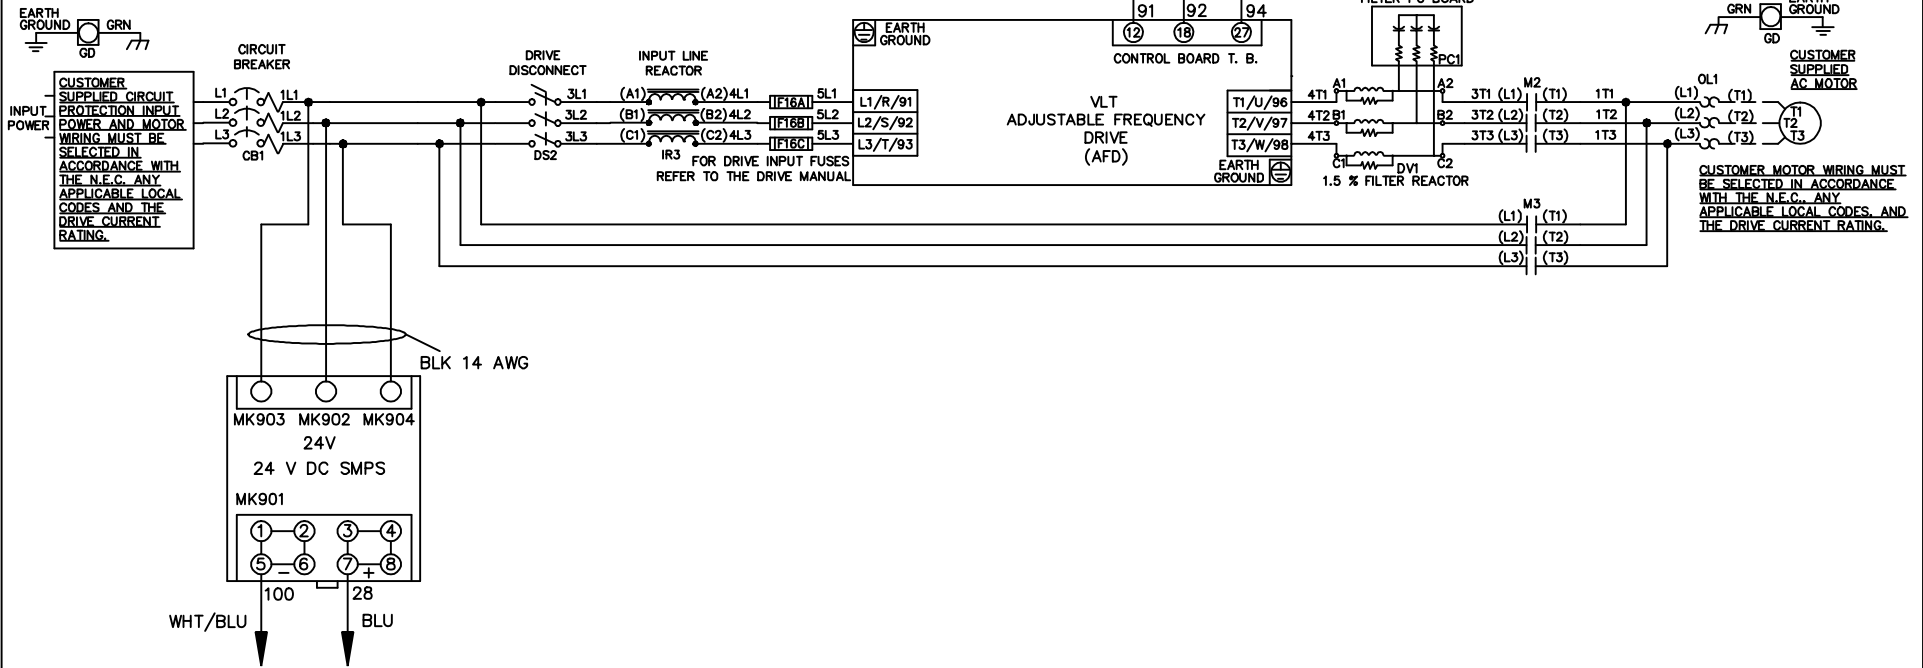

* ALL CONTROL WIRES ARE BLUE EXCEPT WHERE NOTED.

WIRE COLOR SCHEME	
BLACK	- LINE VOLTAGE
RED	- AC CONTROL
WHITE	- AC GROUNDED CIRCUIT CONDUCTOR
BLUE	- DC CONTROL
WHT/BLU	- DC CONTROL COMMON
GREEN	- CHASSIS GROUND

			-NOTICE-		DRN JNW 2/14/07		NAME 208-600VOLT, 2C, CB & DRIVE DISC , DRIVE FUSE, EMB1, FRAME A2-A3 , REACTOR & DVDT, SINGLE MTR		THE TRANE COMPANY A DIVISION OF AMERICAN STANDARD INC.		
A	SP08061	10/08	THIS DRAWING IS PROPRIETARY AND SHALL NOT BE COPIED OR ITS CONTENTS DISCLOSED TO OUTSIDE PARTIES WITHOUT THE WRITTEN CONSENT OF THE TRANE COMPANY			APR	MODEL	PAGE 1 OF 2	SIZE A	DWG NO.	174U4561
REV	ECN	DATE									