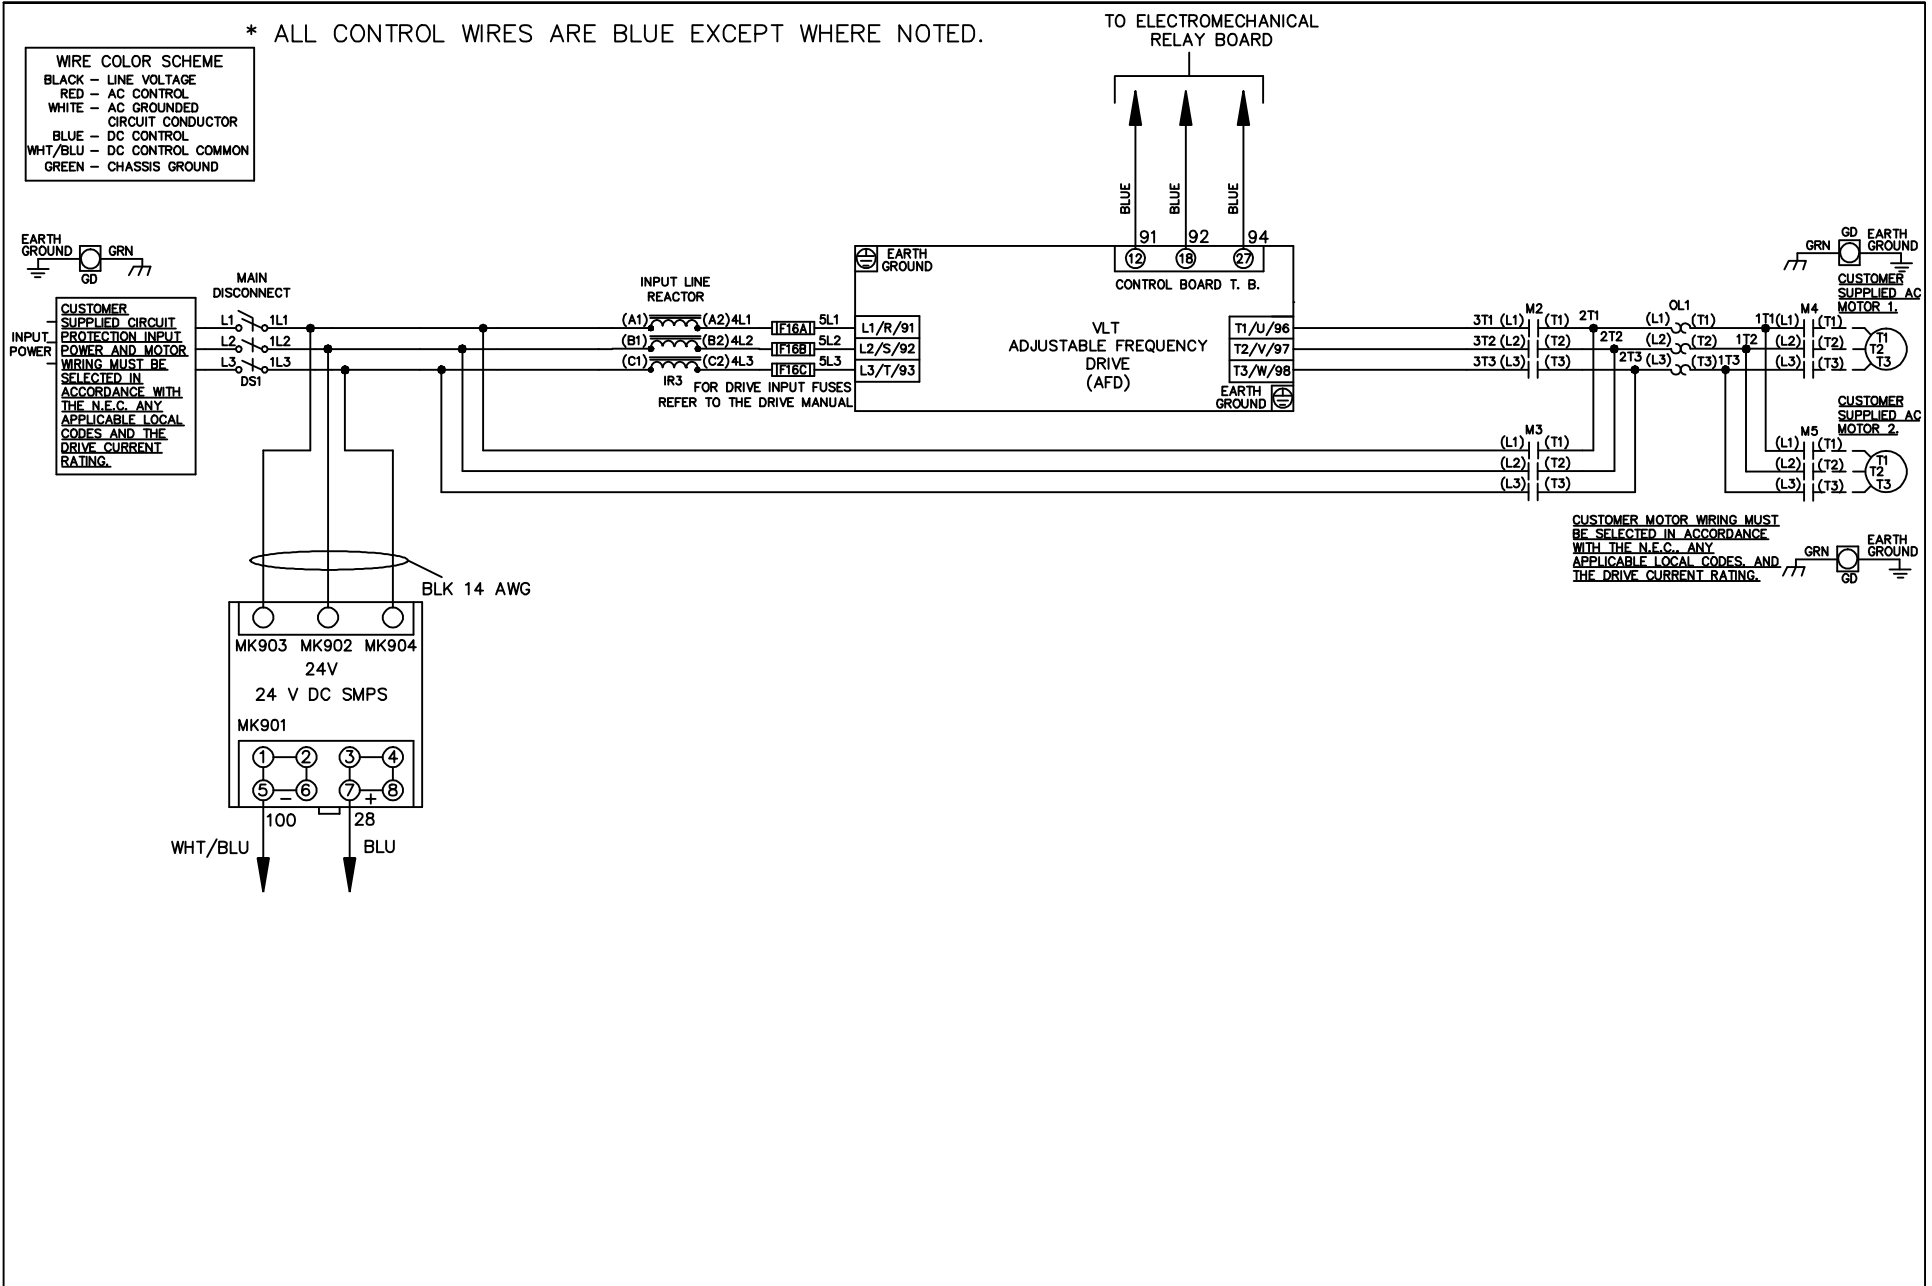

\* ALL CONTROL WIRES ARE BLUE EXCEPT WHERE NOTED.

WIRE COLOR SCHEME	
BLACK	- LINE VOLTAGE
RED	- AC CONTROL
WHITE	- AC GROUNDED CIRCUIT CONDUCTOR
BLUE	- DC CONTROL
WHT/BLU	- DC CONTROL COMMON
GREEN	- CHASSIS GROUND

-NOTICE-

THIS DRAWING IS PROPRIETARY AND SHALL NOT BE COPIED OR ITS CONTENTS DISCLOSED TO OUTSIDE PARTIES WITHOUT THE WRITTEN CONSENT OF THE TRANE COMPANY

DRN JNW  
2/14/07

APR

NAME 208-600VOLT, 2C, MAIN DISC  
, DRIVE FUSE, EMB1, FRAME A2-A3  
, REACTOR, CMS

MODEL

PAGE 1 OF 2

SIZE A

DWG NO.

THE TRANE COMPANY  
A DIVISION OF  
AMERICAN STANDARD INC.

174U4569

REV	ECN	DATE
A	SP08061	10/08