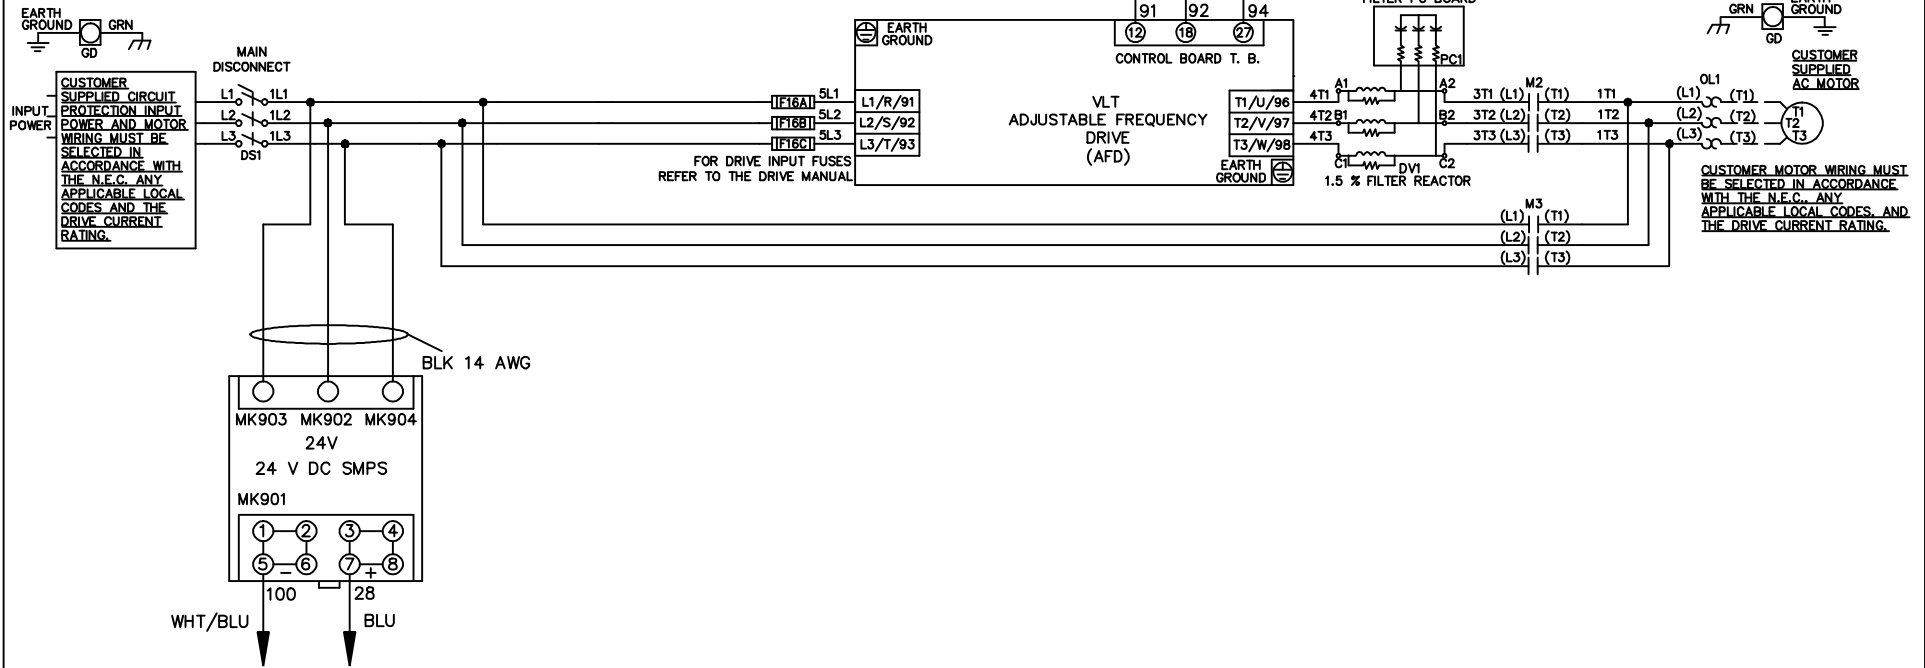

* ALL CONTROL WIRES ARE BLUE EXCEPT WHERE NOTED.

WIRE COLOR SCHEME	
BLACK	- LINE VOLTAGE
RED	- AC CONTROL
WHITE	- AC GROUNDED CIRCUIT CONDUCTOR
BLUE	- DC CONTROL
WHT/BLU	- DC CONTROL COMMON
GREEN	- CHASSIS GROUND

			-NOTICE-		DRN JNW 2/14/07		NAME 208-600VOLT, 2C, MAIN DISC , DRIVE FUSE, EMB1, FRAME A2-A3 , DVDT, SINGLE MTR		THE TRANE COMPANY A DIVISION OF AMERICAN STANDARD INC.	
A	SP08061	10/08	THIS DRAWING IS PROPRIETARY AND SHALL NOT BE COPIED OR ITS CONTENTS DISCLOSED TO OUTSIDE PARTIES WITHOUT THE WRITTEN CONSENT OF THE TRANE COMPANY			APR	MODEL	PAGE 1 OF 2	SIZE A	DWG NO. 174U4585
REV	ECN	DATE								