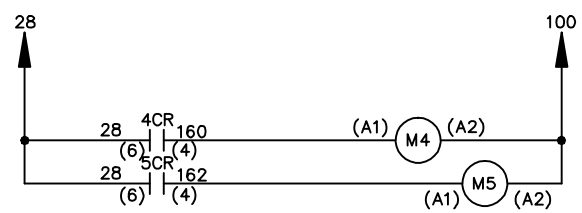

\* ALL CONTROL WIRES ARE BLUE EXCEPT WHERE NOTED.

WIRE COLOR SCHEME	
BLACK	- LINE VOLTAGE
RED	- AC CONTROL
WHITE	- AC GROUNDED CIRCUIT CONDUCTOR
BLUE	- DC CONTROL
WHT/BLU	- DC CONTROL COMMON
GREEN	- CHASSIS GROUND

CUSTOMER MOTOR WIRING MUST BE SELECTED IN ACCORDANCE WITH THE N.E.C. ANY APPLICABLE LOCAL CODES AND THE DRIVE CURRENT RATING.

			-NOTICE-		DRN JNW 2/14/07		NAME 208-600VOLT, 2C, CB ,DRIVE FUSE, EMB1, FRAME C1N12 ,DVDT, CMS		THE TRANE COMPANY A DIVISION OF AMERICAN STANDARD INC.		
A	SP08061	10/08	THIS DRAWING IS PROPRIETARY AND SHALL NOT BE COPIED OR ITS CONTENTS DISCLOSED TO OUTSIDE PARTIES WITHOUT THE WRITTEN CONSENT OF THE TRANE COMPANY			APR	MODEL	PAGE 1 OF 2	SIZE A	DWG NO.	174U5101
REV	ECN	DATE									