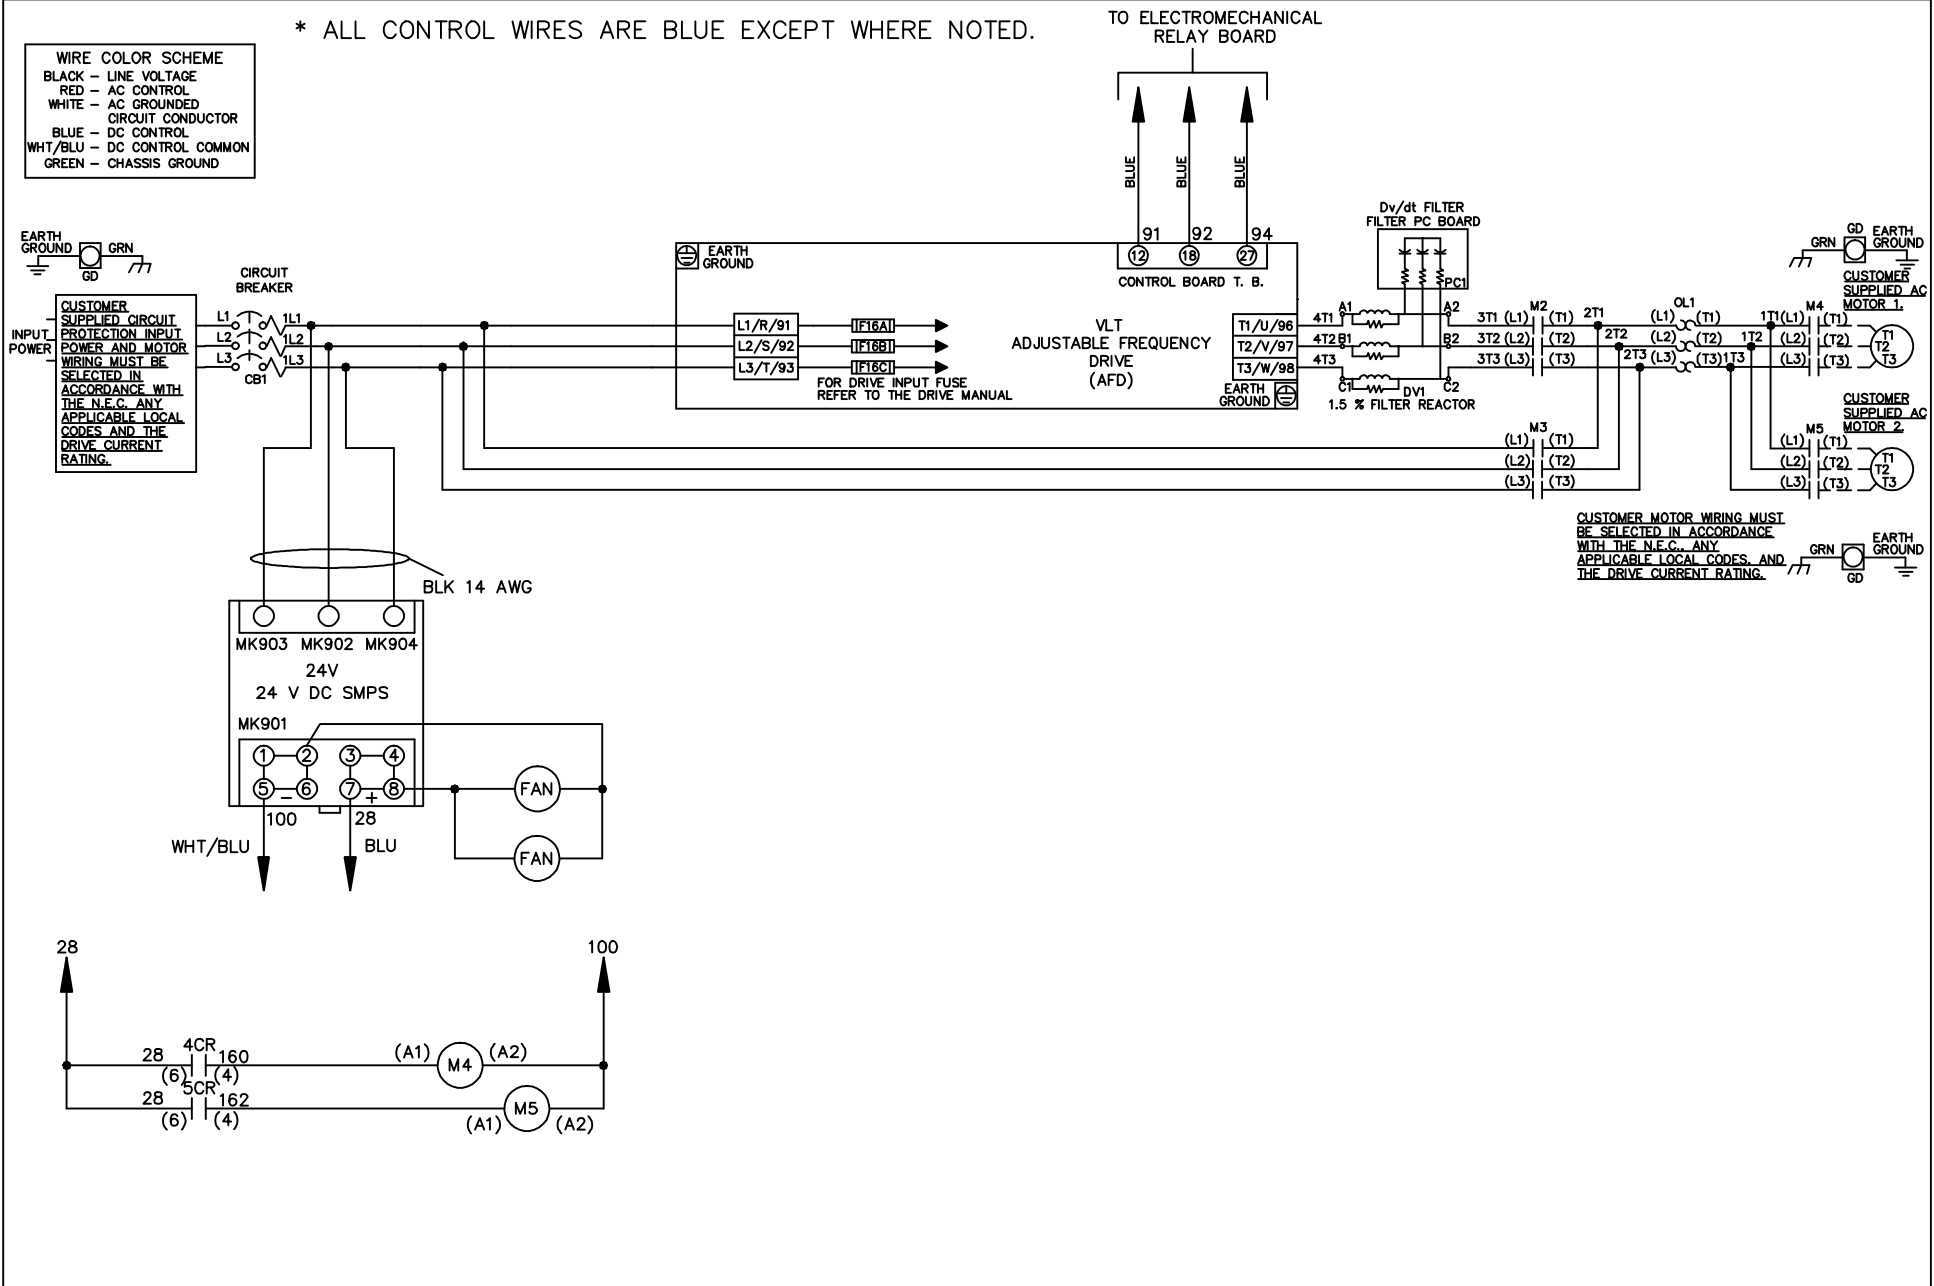

\* ALL CONTROL WIRES ARE BLUE EXCEPT WHERE NOTED.

WIRE COLOR SCHEME	
BLACK	- LINE VOLTAGE
RED	- AC CONTROL
WHITE	- AC GROUNDED CIRCUIT CONDUCTOR
BLUE	- DC CONTROL
WHT/BLU	- DC CONTROL COMMON
GREEN	- CHASSIS GROUND

CUSTOMER MOTOR WIRING MUST BE SELECTED IN ACCORDANCE WITH THE N.E.C. ANY APPLICABLE LOCAL CODES AND THE DRIVE CURRENT RATING.

			-NOTICE-		DRN JNW 2/14/07		NAME 208-600VOLT, 2C, CB ,DRIVE FUSE, EMB1, FRAME C1N12 ,DVDT, CMS		THE TRANE COMPANY A DIVISION OF AMERICAN STANDARD INC.		
A	SP08061	10/08	THIS DRAWING IS PROPRIETARY AND SHALL NOT BE COPIED OR ITS CONTENTS DISCLOSED TO OUTSIDE PARTIES WITHOUT THE WRITTEN CONSENT OF THE TRANE COMPANY			APR	MODEL	PAGE 1 OF 2	SIZE A	DWG NO.	174U5101
REV	ECN	DATE									