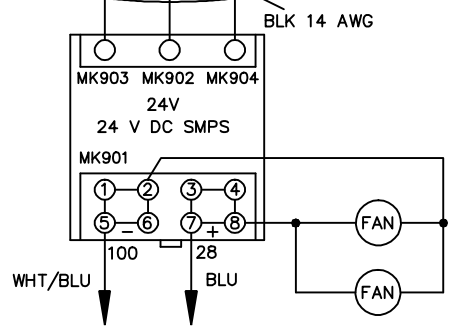

\* ALL CONTROL WIRES ARE BLUE EXCEPT WHERE NOTED.

WIRE COLOR SCHEME	
BLACK	- LINE VOLTAGE
RED	- AC CONTROL
WHITE	- AC GROUNDED CIRCUIT CONDUCTOR
BLUE	- DC CONTROL
WHT/BLU	- DC CONTROL COMMON
GREEN	- CHASSIS GROUND

CUSTOMER MOTOR WIRING MUST BE SELECTED IN ACCORDANCE WITH THE N.E.C. ANY APPLICABLE LOCAL CODES AND THE DRIVE CURRENT RATING.

			-NOTICE-		DRN JNW 2/14/07		NAME 208-600VOLT, 2C, CB ,DRIVE FUSE, EMB1, FRAME C1N12 ,DVDT, CMS		THE TRANE COMPANY A DIVISION OF AMERICAN STANDARD INC.		
A	SP08061	10/08	THIS DRAWING IS PROPRIETARY AND SHALL NOT BE COPIED OR ITS CONTENTS DISCLOSED TO OUTSIDE PARTIES WITHOUT THE WRITTEN CONSENT OF THE TRANE COMPANY			APR	MODEL	PAGE 1 OF 2	SIZE A	DWG NO.	174U5101
REV	ECN	DATE									