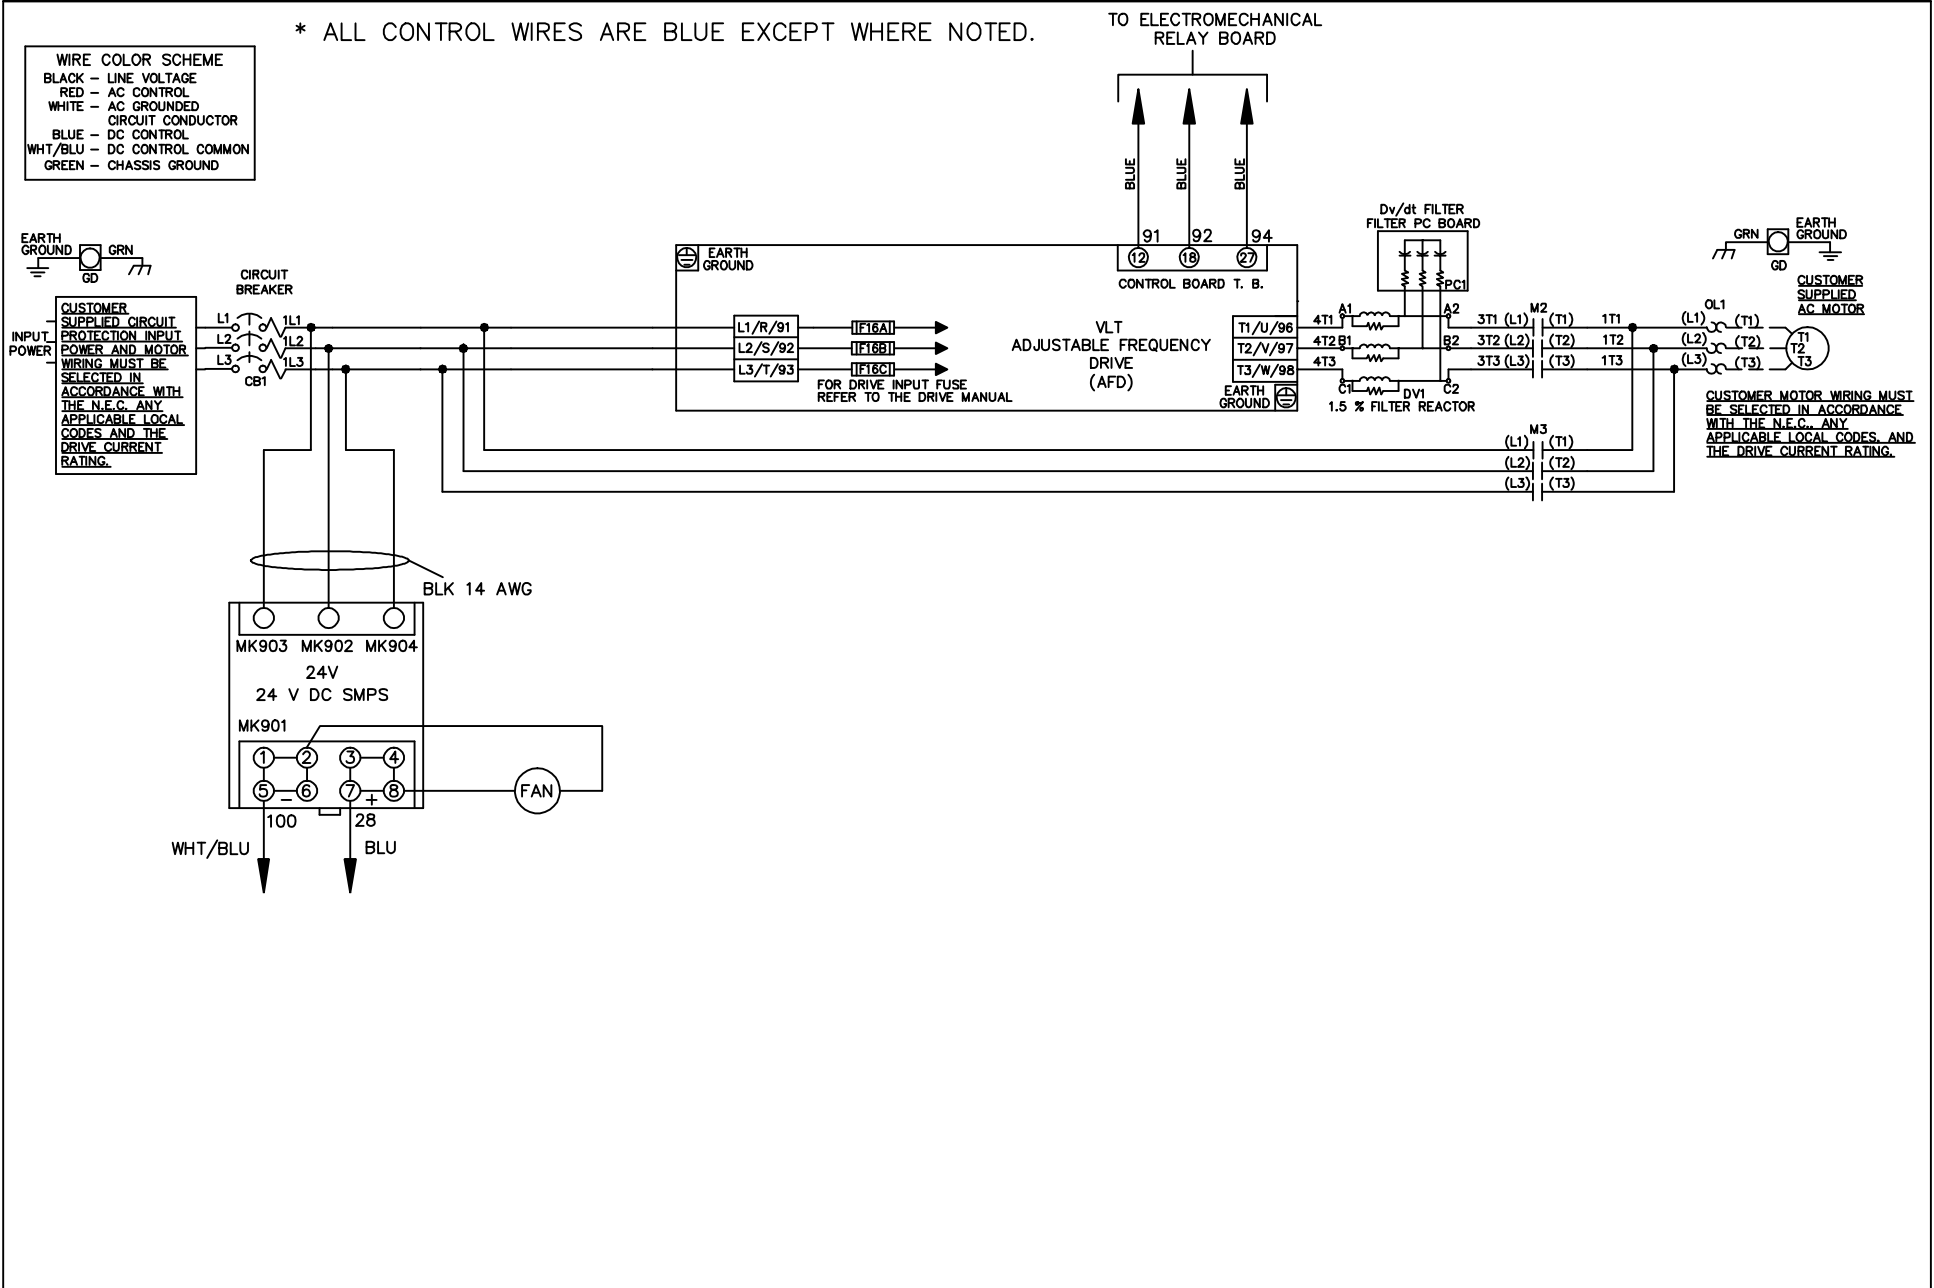

* ALL CONTROL WIRES ARE BLUE EXCEPT WHERE NOTED.

WIRE COLOR SCHEME	
BLACK	- LINE VOLTAGE
RED	- AC CONTROL
WHITE	- AC GROUNDED CIRCUIT CONDUCTOR
BLUE	- DC CONTROL
WHT/BLU	- DC CONTROL COMMON
GREEN	- CHASSIS GROUND

			-NOTICE-		DRN JNW 2/14/07		NAME 208-600VOLT, 2C, CB , DRIVE FUSE, EMB1, FRAME C1N12 , DVDT, SINGLE MTR		THE TRANE COMPANY A DIVISION OF AMERICAN STANDARD INC.		
A	SP08061	10/08	THIS DRAWING IS PROPRIETARY AND SHALL NOT BE COPIED OR ITS CONTENTS DISCLOSED TO OUTSIDE PARTIES WITHOUT THE WRITTEN CONSENT OF THE TRANE COMPANY			APR	MODEL	PAGE 1 OF 2	SIZE A	DWG NO.	174U5125
REV	ECN	DATE									