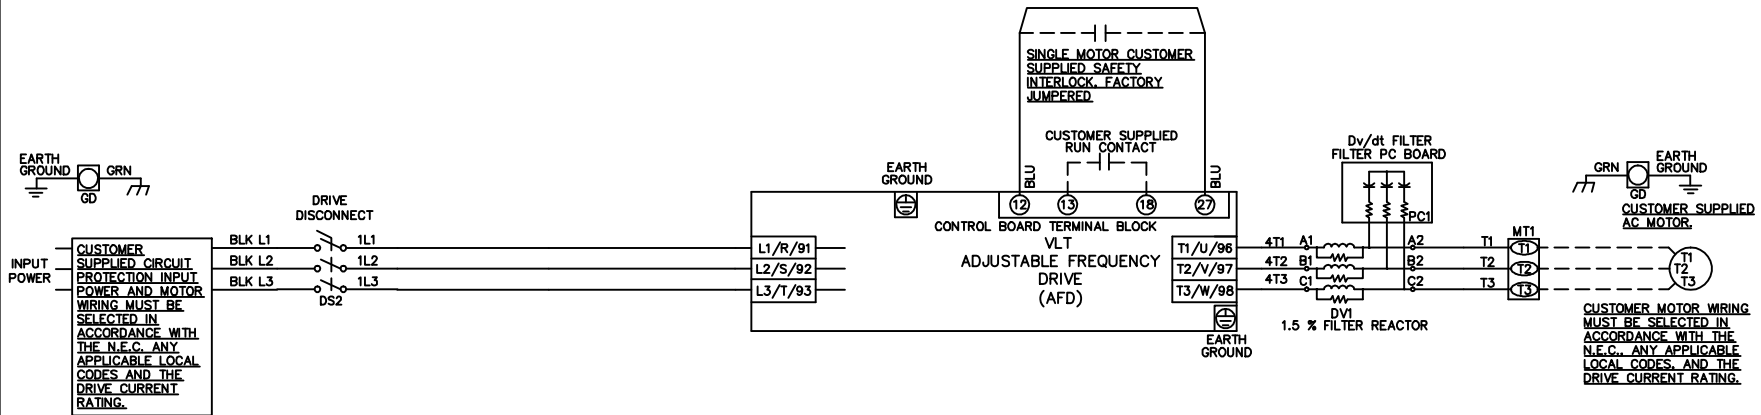

WIRE COLOR SCHEME
 BLACK - LINE VOLTAGE
 RED - AC CONTROL
 WHITE - AC GROUNDED
 CIRCUIT CONDUCTOR
 BLUE - DC CONTROL
 WHT/BLU - DC CONTROL COMMON
 GREEN - CHASSIS GROUND

* ALL CONTROL WIRES ARE BLUE EXCEPT WHERE NOTED.

-NOTICE-

THIS DRAWING IS PROPRIETARY AND SHALL NOT BE COPIED OR ITS CONTENTS DISCLOSED TO OUTSIDE PARTIES WITHOUT THE WRITTEN CONSENT OF THE TRANE COMPANY

DRN JNW
 2/14/07

APR

NAME 208-600VOLT,NB,DRIVE DISC
 ,NO FUSE,NO CNTRL,FRAME B2-C1
 ,DVDT,SINGLE MTR

MODEL

PAGE 1 OF 1

SIZE A

DWG NO.

THE TRANE COMPANY
 A DIVISION OF
 AMERICAN STANDARD INC.

174U5305

REV	ECN	DATE
A	SP08061	10/08