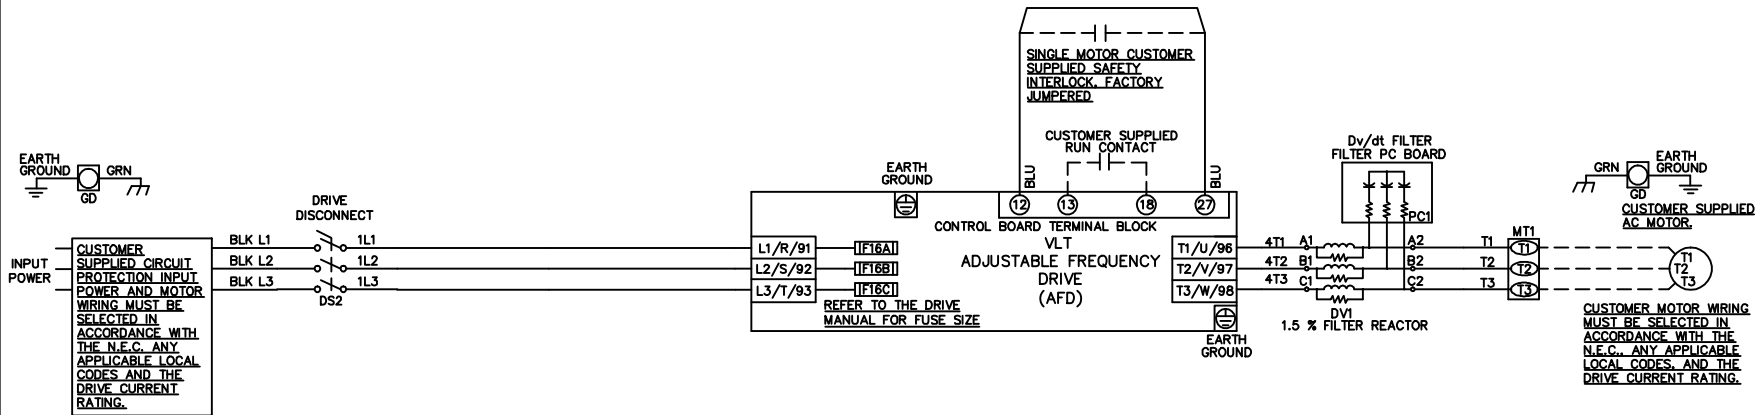

**WIRE COLOR SCHEME**  
 BLACK - LINE VOLTAGE  
 RED - AC CONTROL  
 WHITE - AC GROUNDED  
 CIRCUIT CONDUCTOR  
 BLUE - DC CONTROL  
 WHT/BLU - DC CONTROL COMMON  
 GREEN - CHASSIS GROUND

\* ALL CONTROL WIRES ARE BLUE EXCEPT WHERE NOTED.

			-NOTICE-		DRN JNW 2/14/07		NAME 208-600VOLT,NB,DRIVE DISC ,DRIVE FUSE,NO CNTRL,FRAME B2-C1 ,DVDT,SINGLE MTR		THE TRANE COMPANY A DIVISION OF AMERICAN STANDARD INC.	
A	SP08061	10/08	THIS DRAWING IS PROPRIETARY AND SHALL NOT BE COPIED OR ITS CONTENTS DISCLOSED TO OUTSIDE PARTIES WITHOUT THE WRITTEN CONSENT OF THE TRANE COMPANY		APR	MODEL	PAGE 1 OF 1	SIZE A	DWG NO.	174U5309
REV	ECN	DATE								