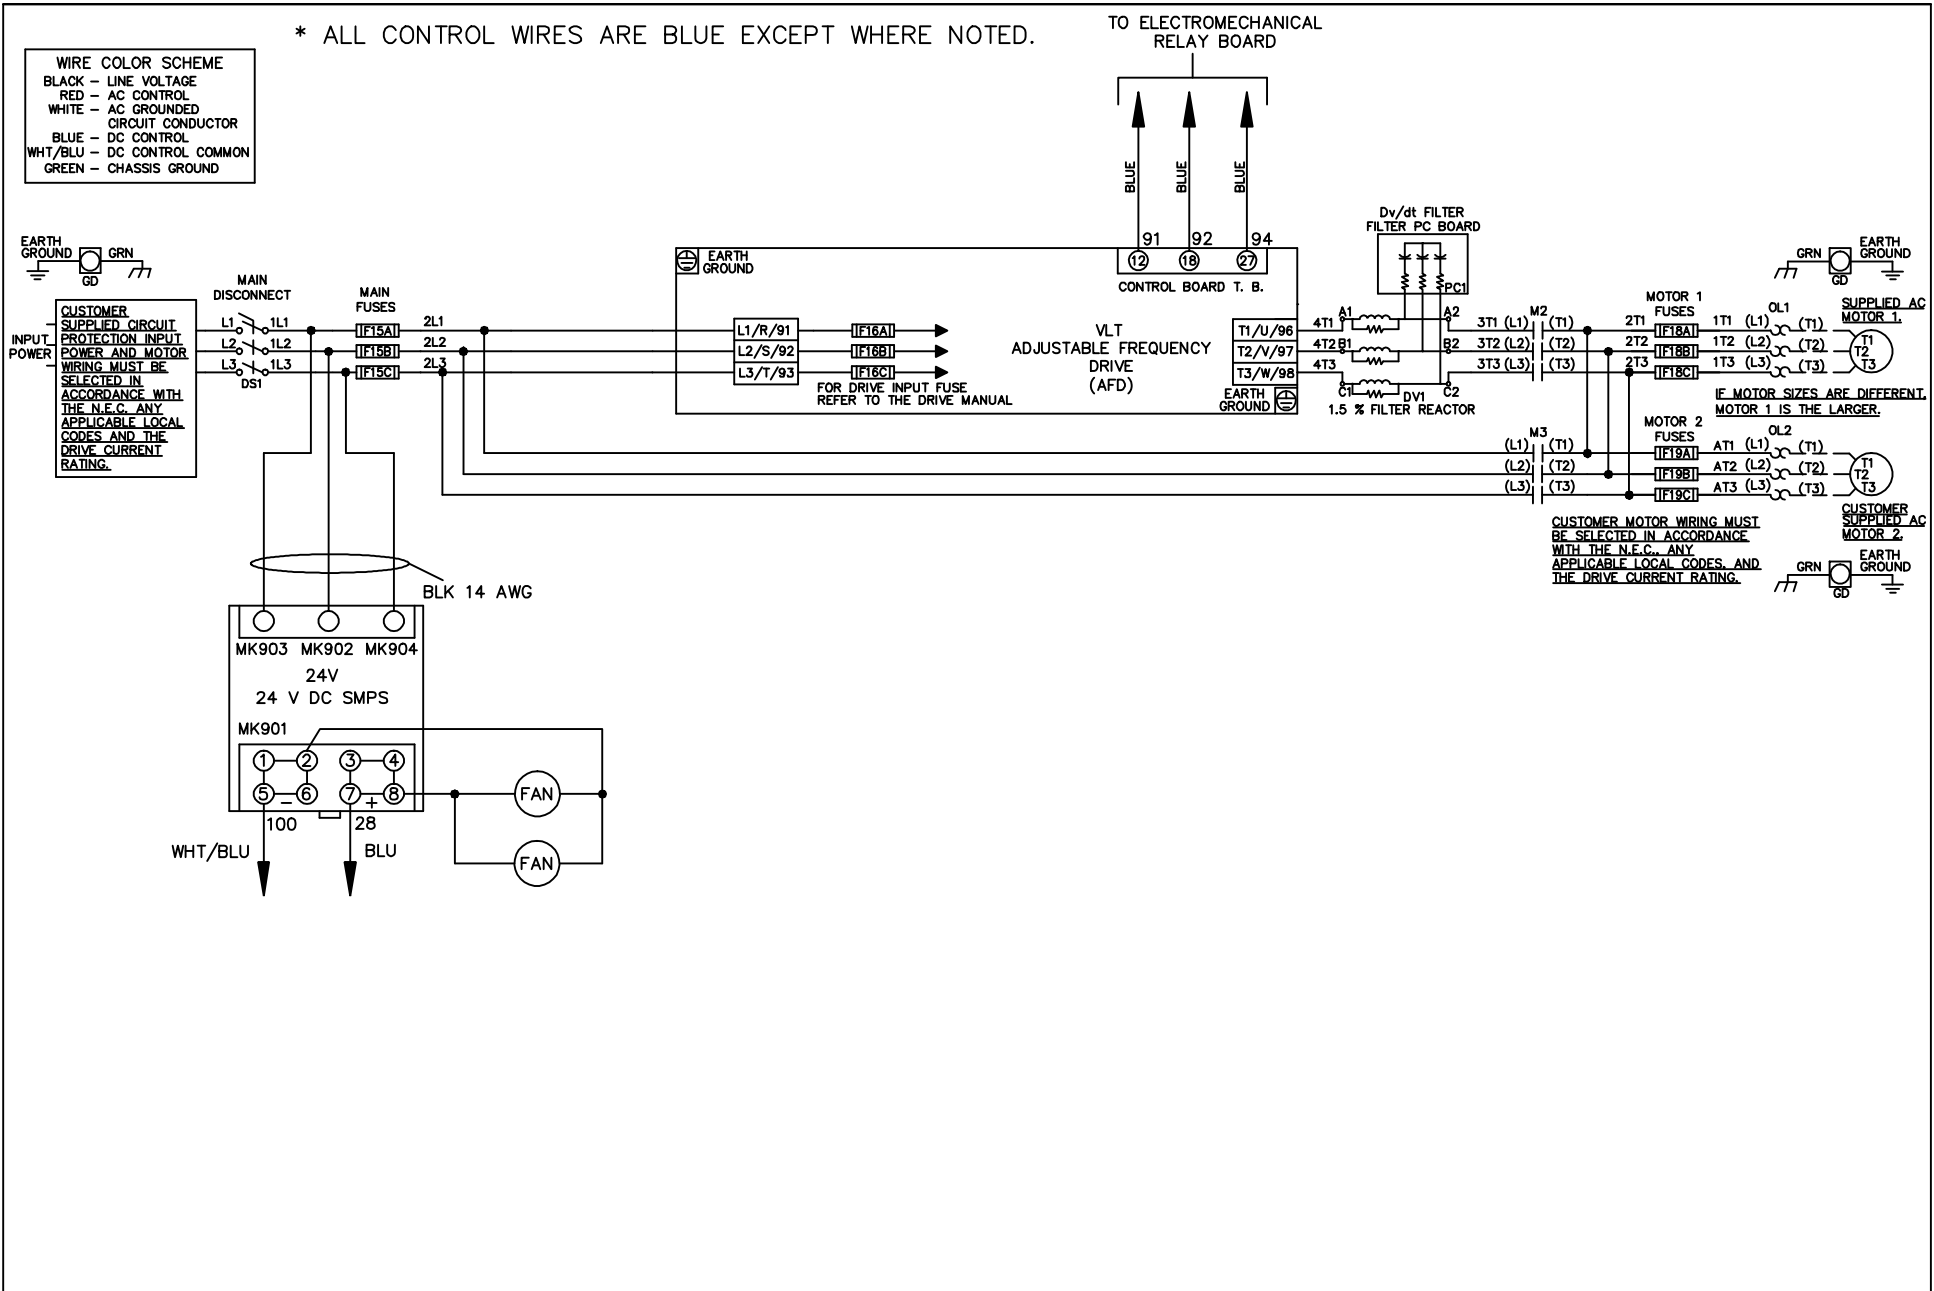

* ALL CONTROL WIRES ARE BLUE EXCEPT WHERE NOTED.

WIRE COLOR SCHEME

- BLACK - LINE VOLTAGE
- RED - AC CONTROL
- WHITE - AC GROUNDED CIRCUIT CONDUCTOR
- BLUE - DC CONTROL
- WHT/BLU - DC CONTROL COMMON
- GREEN - CHASSIS GROUND

			-NOTICE-		DRN JNW 2/14/07		NAME 208-600VOLT, 2C, MAIN DISC , MAIN FUSE, EMB1, FRAME C1N12 , DVD T, DUAL MTR		THE TRANE COMPANY A DIVISION OF AMERICAN STANDARD INC.	
A	SP08061	10/08	THIS DRAWING IS PROPRIETARY AND SHALL NOT BE COPIED OR ITS CONTENTS DISCLOSED TO OUTSIDE PARTIES WITHOUT THE WRITTEN CONSENT OF THE TRANE COMPANY			APR	MODEL	PAGE 1 OF 2	SIZE A	DWG NO. 174U5345
REV	ECN	DATE								