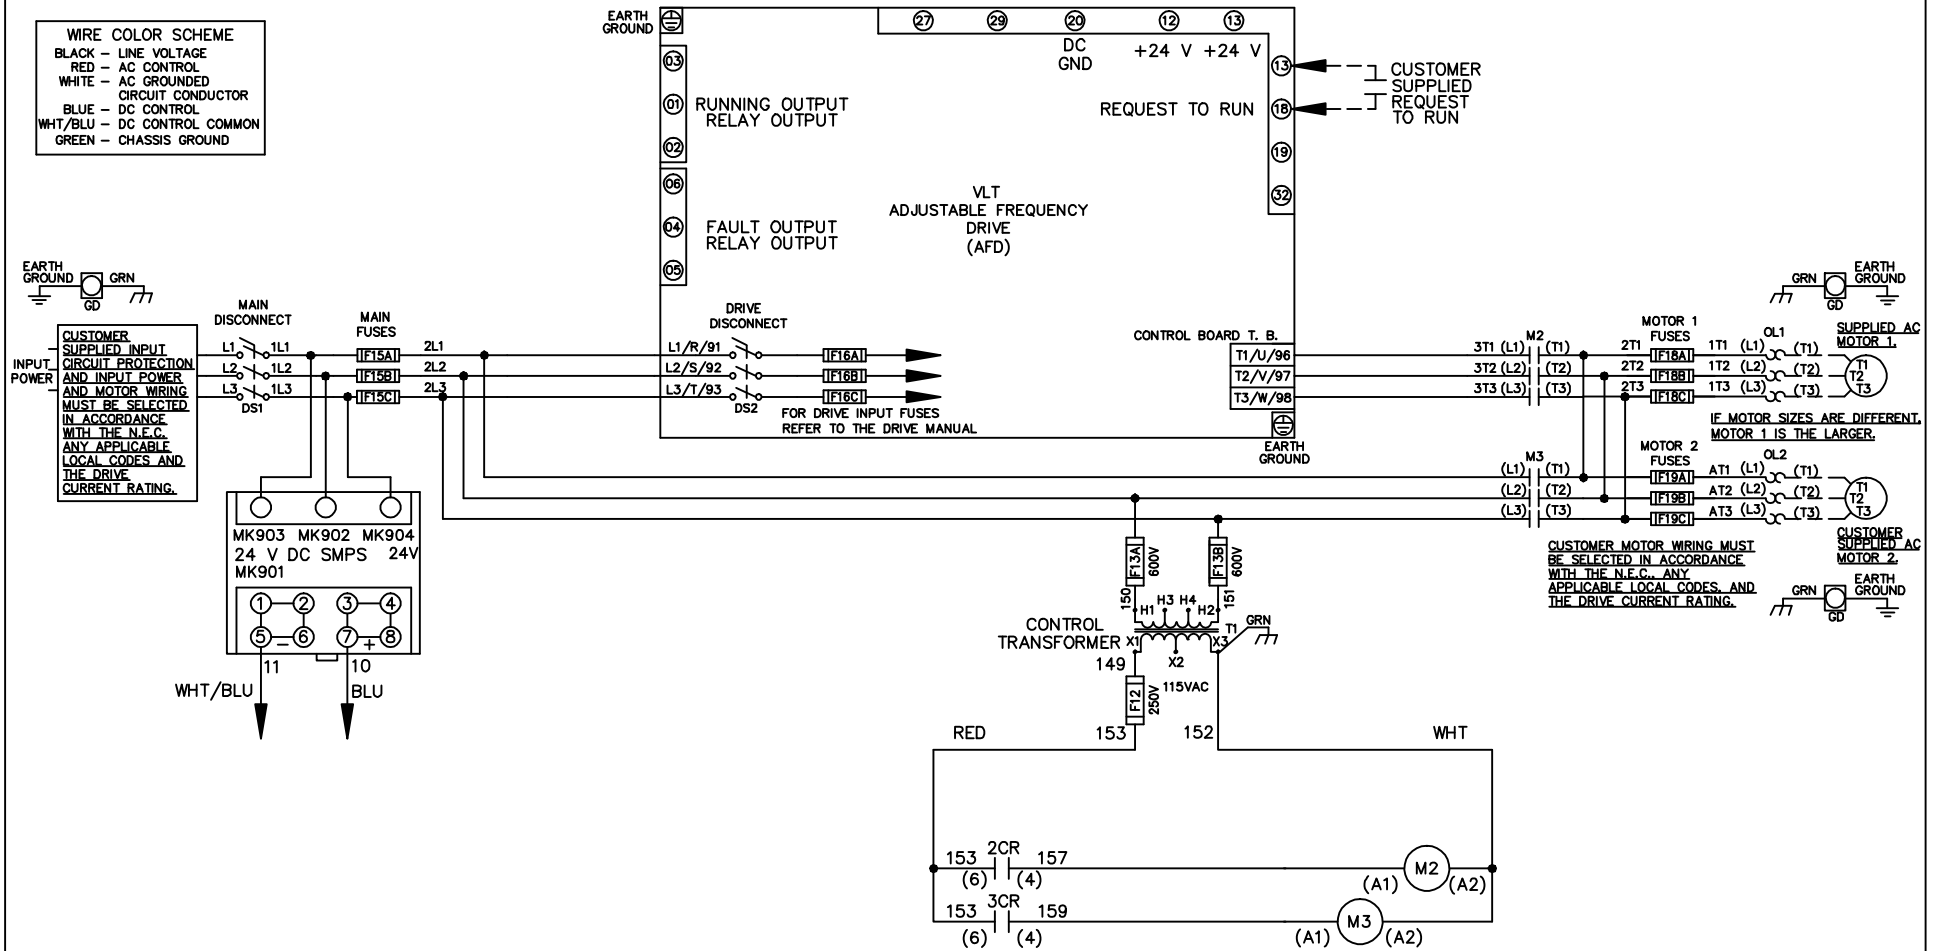

WIRE COLOR SCHEME
 BLACK - LINE VOLTAGE
 RED - AC CONTROL
 WHITE - AC GROUNDED
 CIRCUIT CONDUCTOR
 BLUE - DC CONTROL
 WHT/BLU - DC CONTROL COMMON
 GREEN - CHASSIS GROUND

REV	ECN	DATE
A	SP08061	10/08

-NOTICE-
 THIS DRAWING IS PROPRIETARY AND SHALL NOT BE COPIED OR ITS CONTENTS DISCLOSED TO OUTSIDE PARTIES WITHOUT THE WRITTEN CONSENT OF THE TRANE COMPANY

DRN JNW
 2/14/07
 APR

NAME 208 VOLT, 2C, MAIN & DRIVE DISC
 , MAIN FUSE, ECB, FRAME C2N1_
 , NO REACTOR & DVDT, DUAL MTR

MODEL

THE TRANE COMPANY
 A DIVISION OF
 AMERICAN STANDARD INC.

PAGE 1 OF 2
 SIZE A
 DWG NO. 174U5448