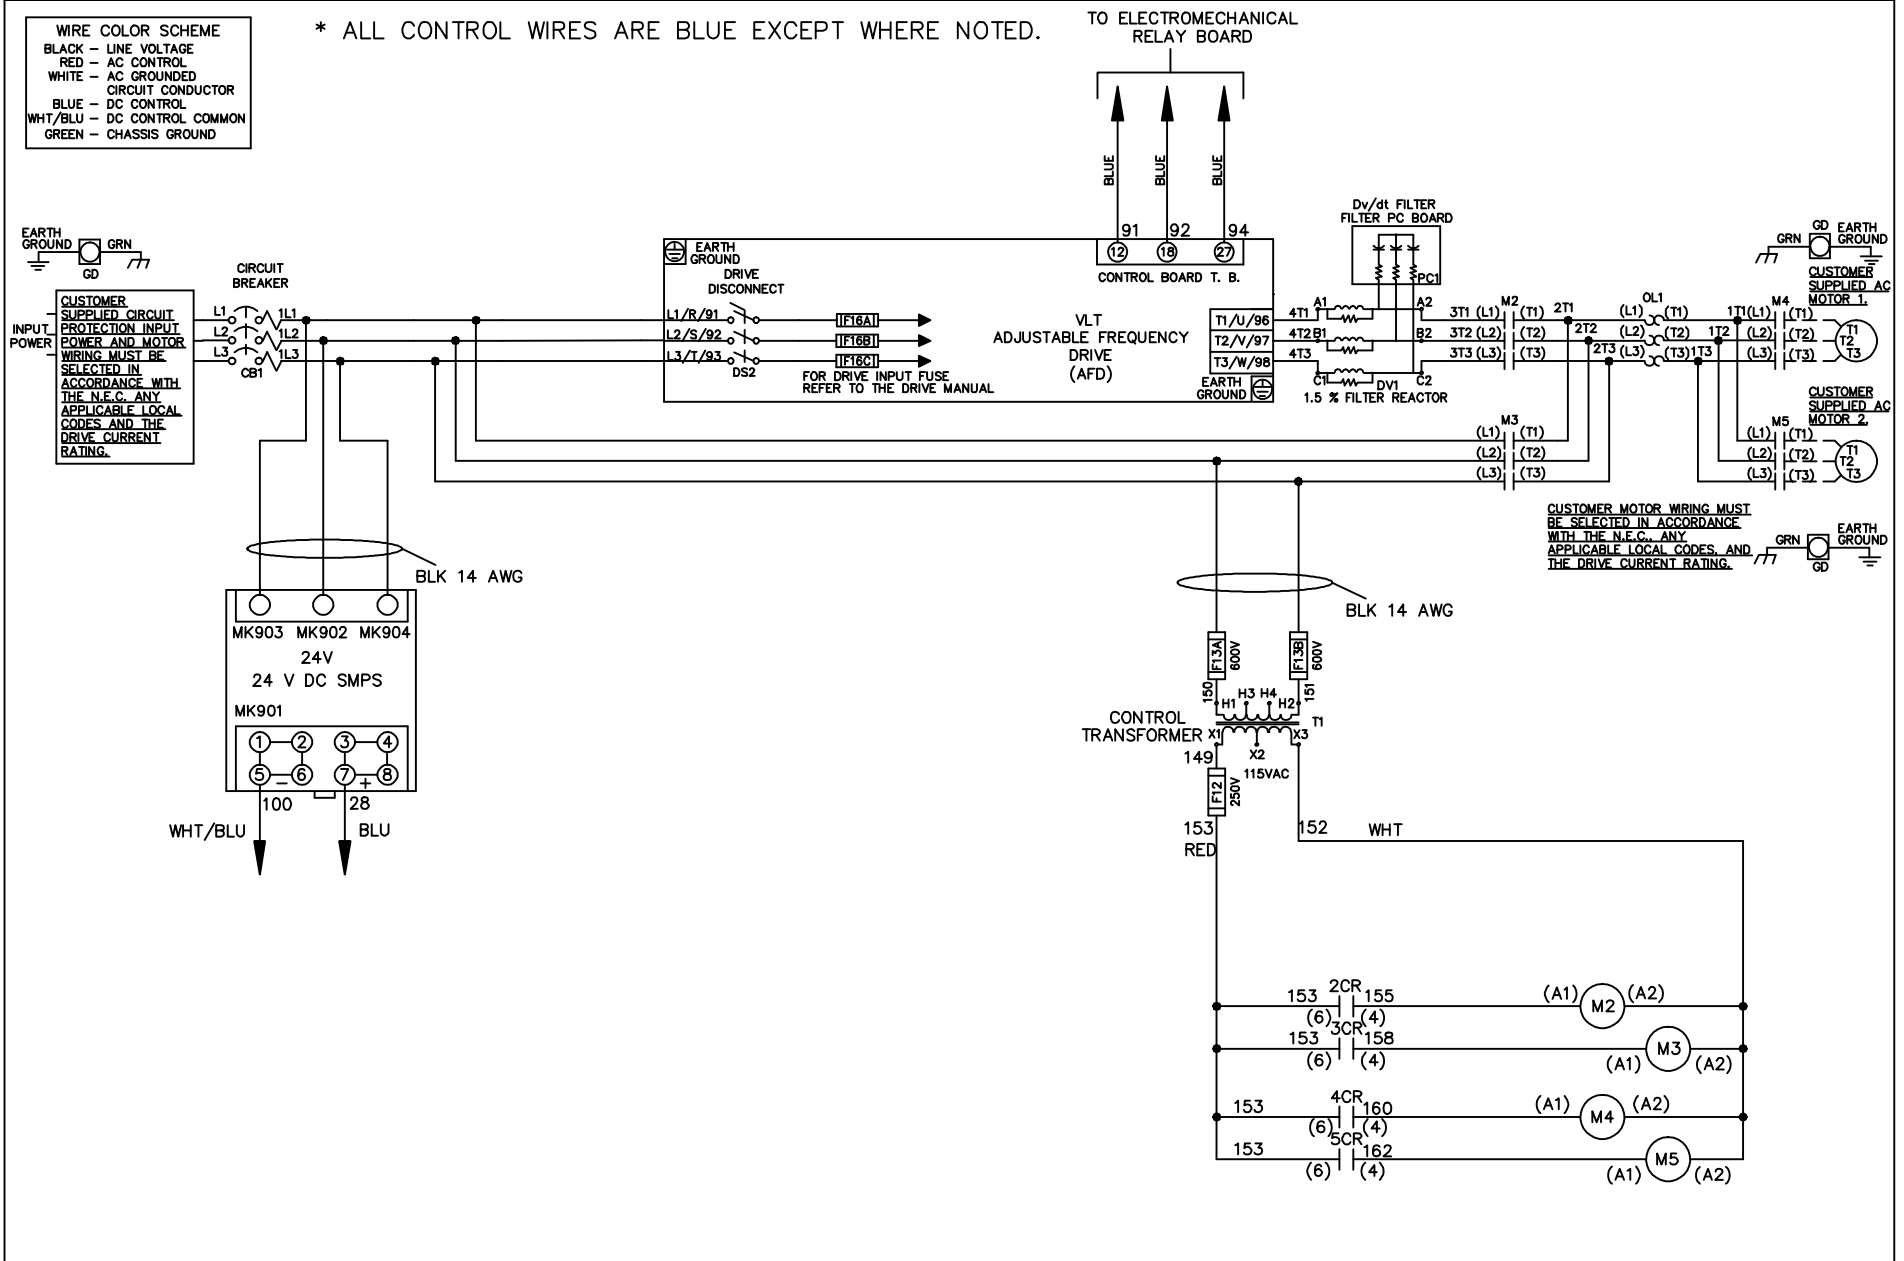

WIRE COLOR SCHEME	
BLACK	- LINE VOLTAGE
RED	- AC CONTROL
WHITE	- AC GROUNDED
	- CIRCUIT CONDUCTOR
BLUE	- DC CONTROL
WHT/BLU	- DC CONTROL COMMON
GREEN	- CHASSIS GROUND

* ALL CONTROL WIRES ARE BLUE EXCEPT WHERE NOTED.

			-NOTICE-		DRN JNW 2/14/07		NAME208 VOLT,2C,CB & DRIVE DISC ,DRIVE FUSE,EMB1,FRAME C2N1_ ,DVDT,CMS		THE TRANE COMPANY A DIVISION OF AMERICAN STANDARD INC.		
A	SP08061	10/08	THIS DRAWING IS PROPRIETARY AND SHALL NOT BE COPIED OR ITS CONTENTS DISCLOSED TO OUTSIDE PARTIES WITHOUT THE WRITTEN CONSENT OF THE TRANE COMPANY			APR	MODEL	PAGE 1 OF 2	SIZE A	DWG NO.	174U5573
REV	ECN	DATE									