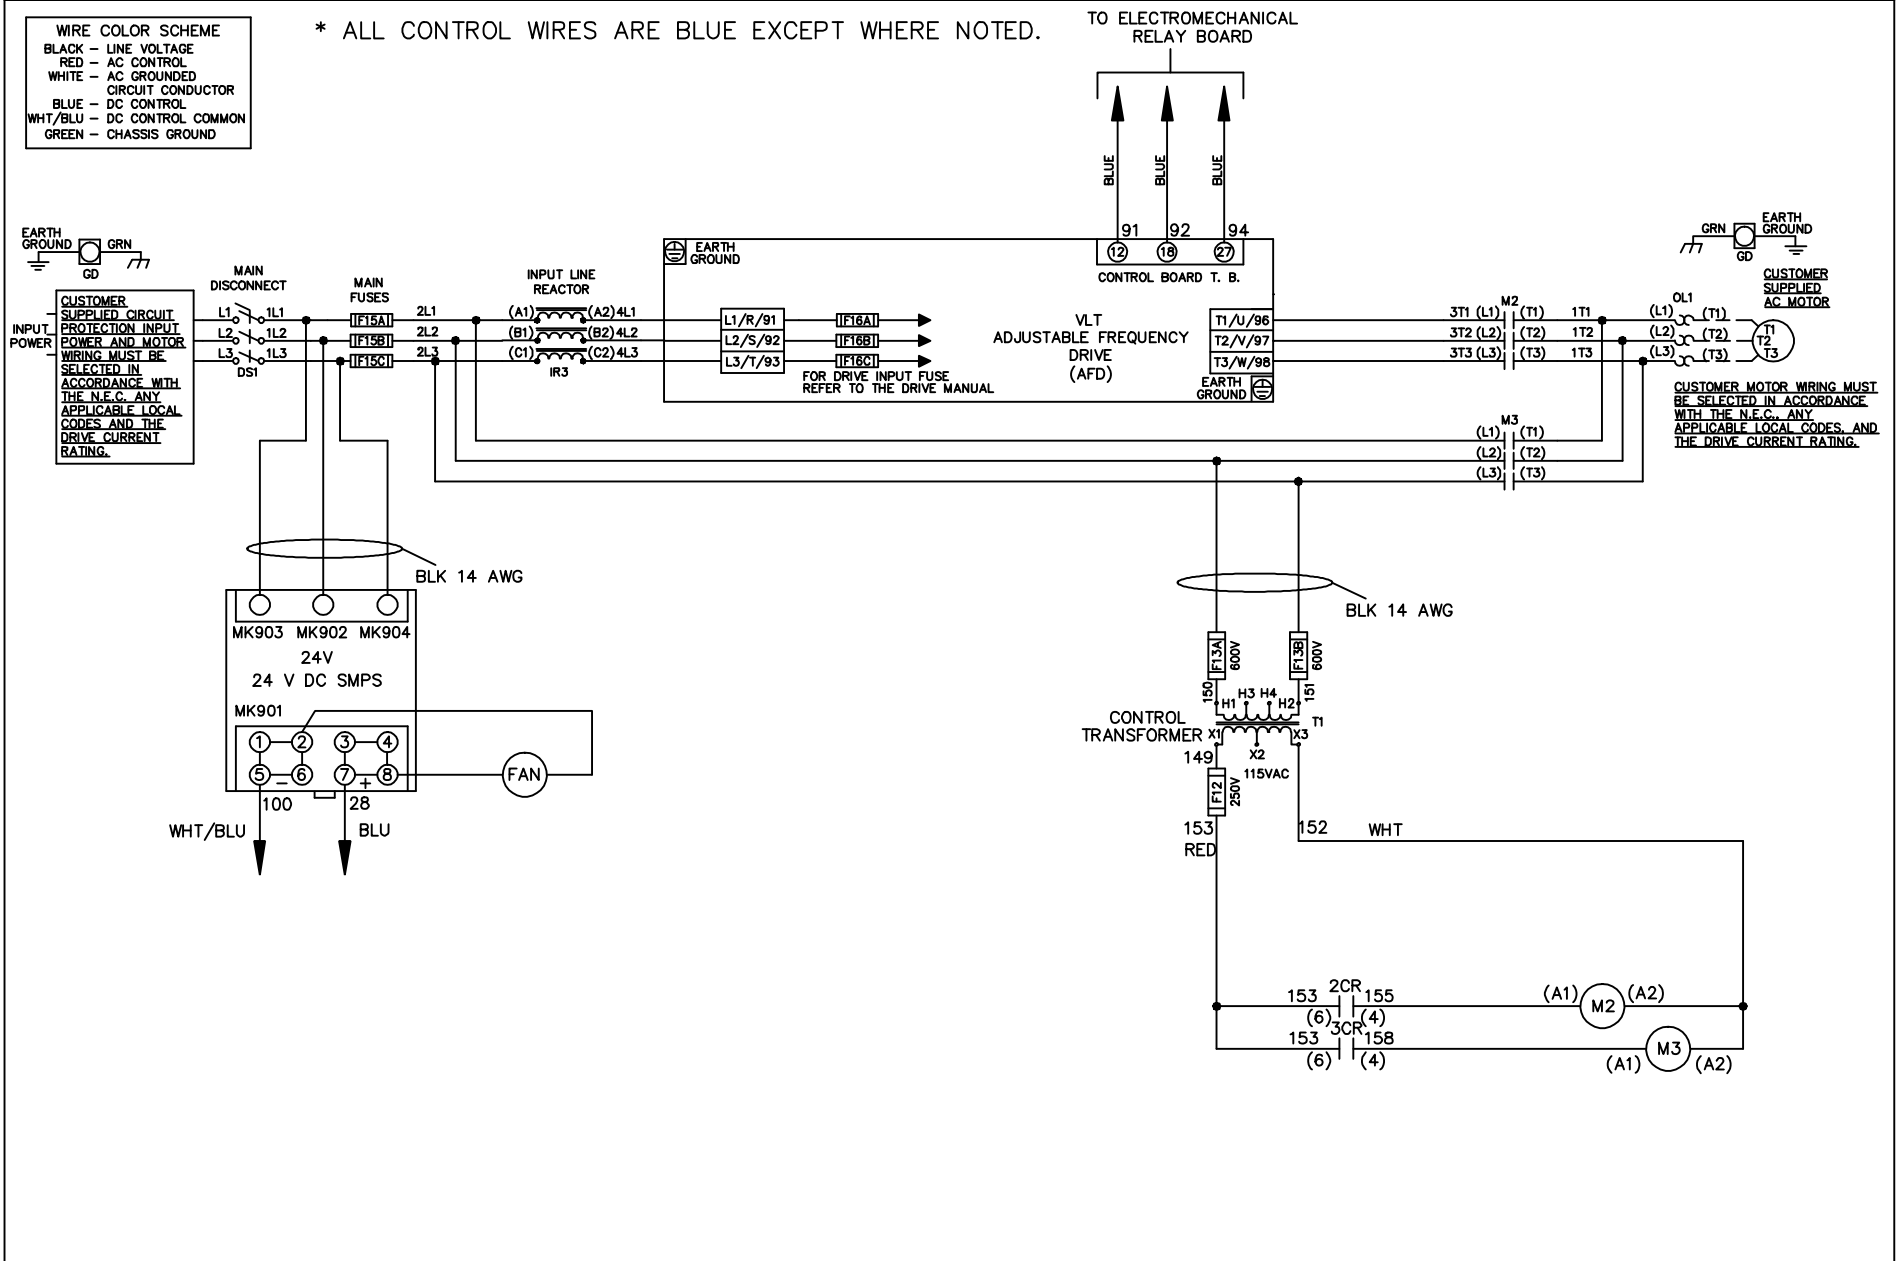

WIRE COLOR SCHEME	
BLACK	- LINE VOLTAGE
RED	- AC CONTROL
WHITE	- AC GROUNDED
BLUE	- DC CONTROL
WHT/BLU	- DC CONTROL COMMON
GREEN	- CHASSIS GROUND

* ALL CONTROL WIRES ARE BLUE EXCEPT WHERE NOTED.

			-NOTICE-		DRN JNW 2/14/07		NAME208 VOLT,2C,MAIN DISC ,MAIN FUSE,EMB1,FRAME C2N12 ,REACTOR,SINGLE MTR			THE TRANE COMPANY A DIVISION OF AMERICAN STANDARD INC.	
A	SP08061	10/08	THIS DRAWING IS PROPRIETARY AND SHALL NOT BE COPIED OR ITS CONTENTS DISCLOSED TO OUTSIDE PARTIES WITHOUT THE WRITTEN CONSENT OF THE TRANE COMPANY			APR	MODEL	PAGE 1 OF 2	SIZE A	DWG NO.	174U6565
REV	ECN	DATE									