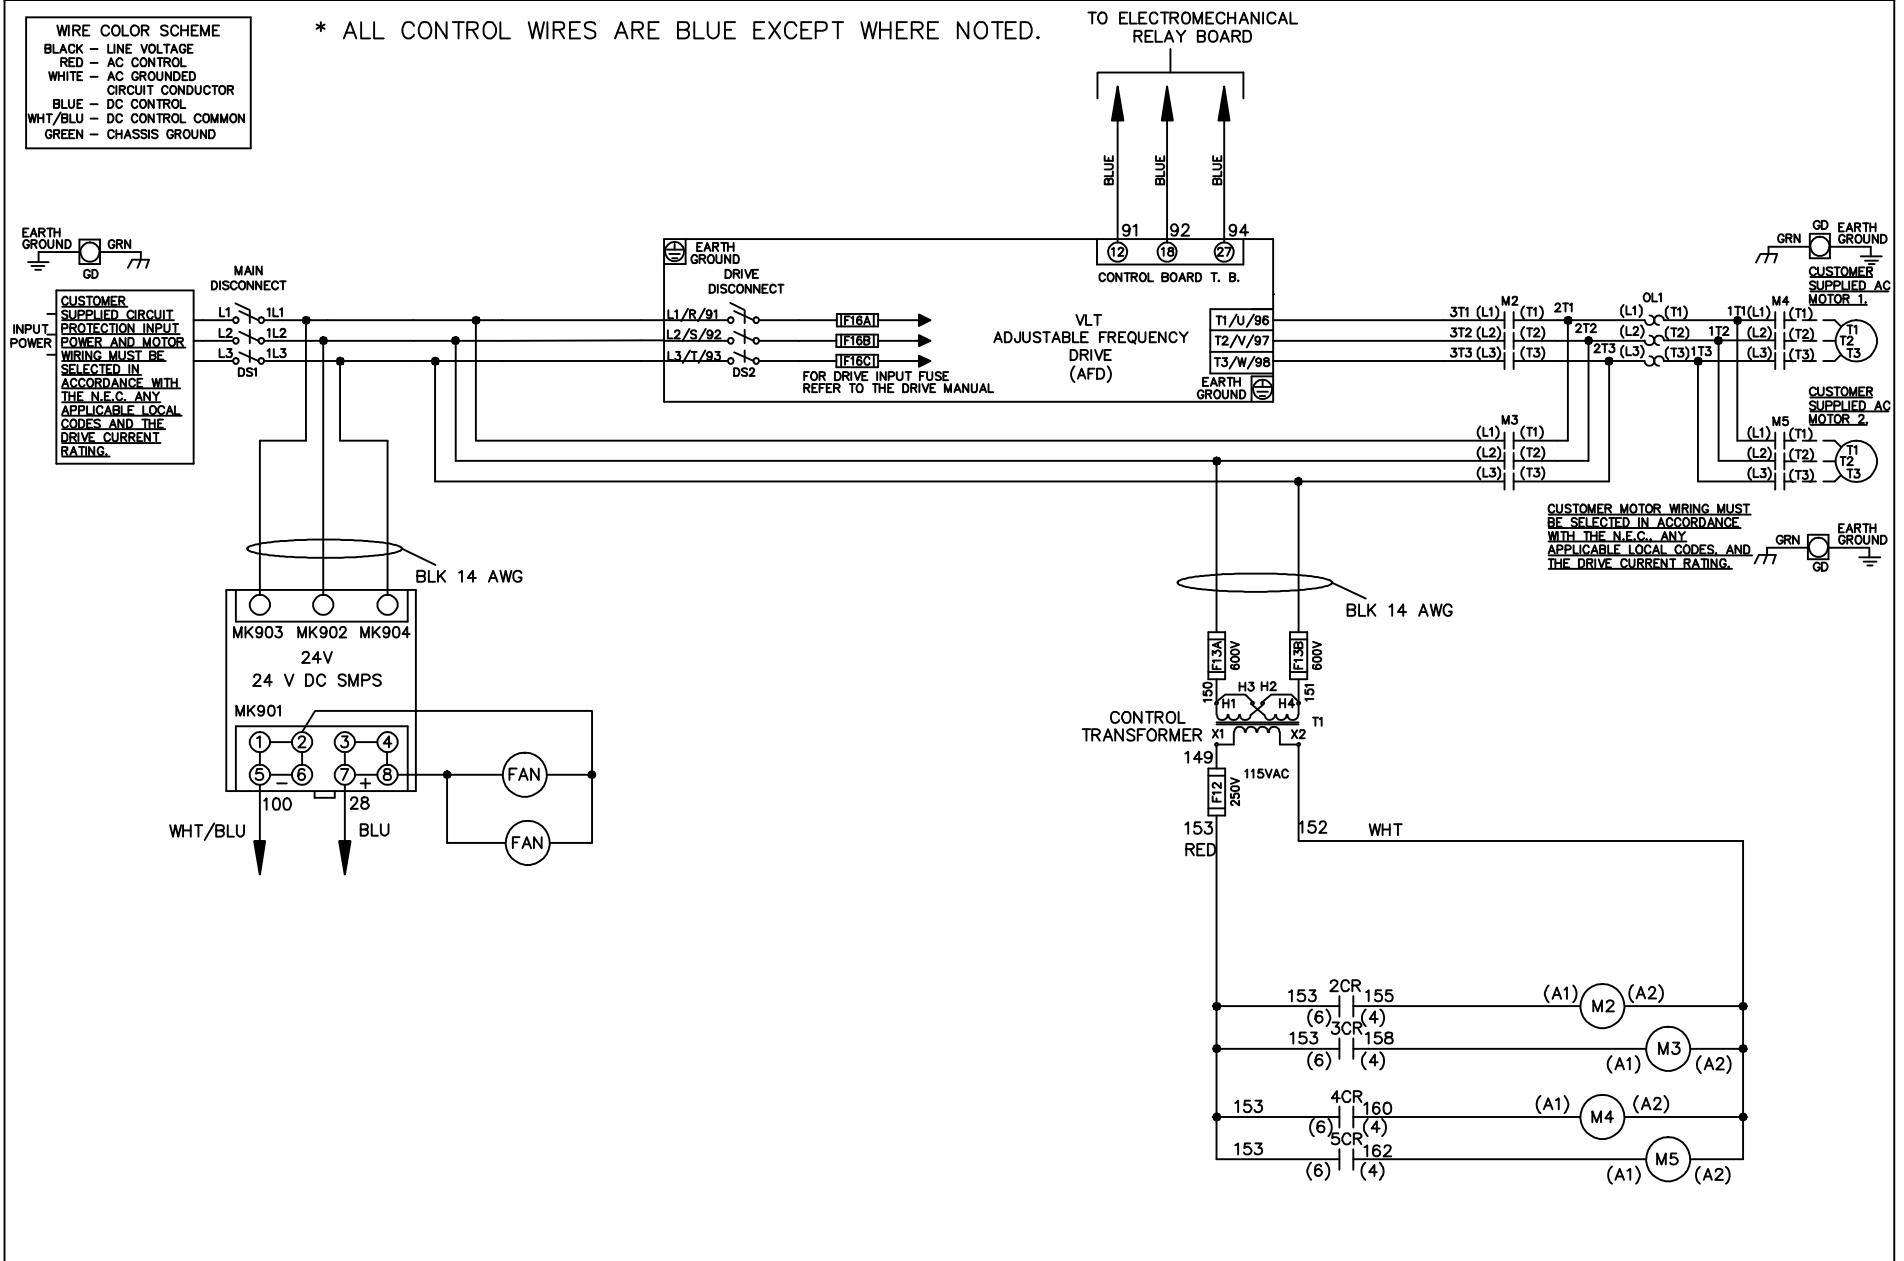

WIRE COLOR SCHEME	
BLACK	- LINE VOLTAGE
RED	- AC CONTROL
WHITE	- AC GROUNDED
	- CIRCUIT CONDUCTOR
BLUE	- DC CONTROL
WHT/BLU	- DC CONTROL COMMON
GREEN	- CHASSIS GROUND

\* ALL CONTROL WIRES ARE BLUE EXCEPT WHERE NOTED.

			-NOTICE-		DRN JNW 2/14/07		NAME230 VOLT,2C,MAIN&DRIVE DISC ,DRIVE FUSE,EMB1,FRAME C2N12 ,NO REACTOR & DVDT,CMS			THE TRANE COMPANY A DIVISION OF AMERICAN STANDARD INC.	
A	SP08061	10/08	THIS DRAWING IS PROPRIETARY AND SHALL NOT BE COPIED OR ITS CONTENTS DISCLOSED TO OUTSIDE PARTIES WITHOUT THE WRITTEN CONSENT OF THE TRANE COMPANY			APR	MODEL	PAGE 1 OF 2	SIZE A	DWG NO.	174U6756
REV	ECN	DATE									