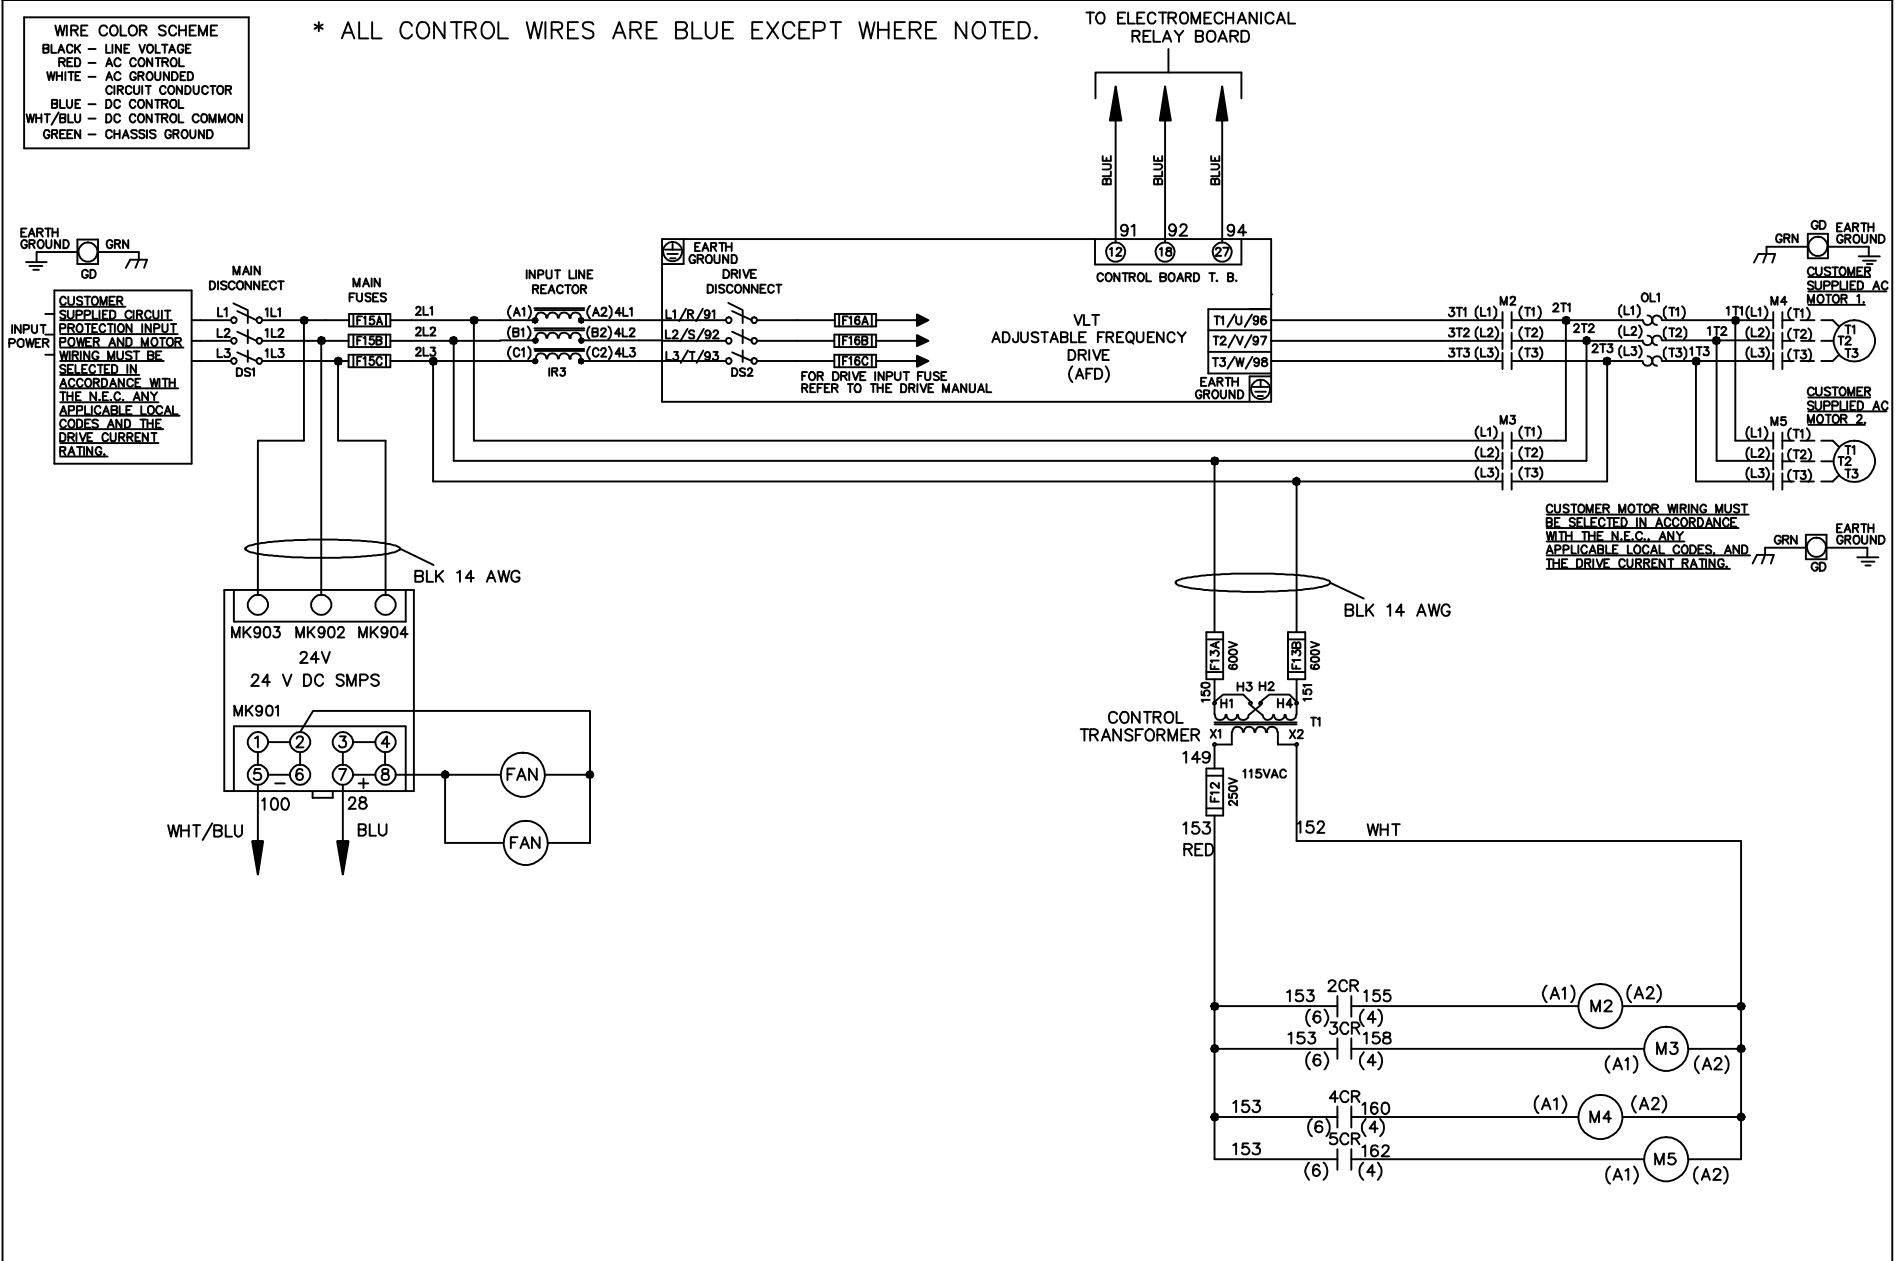

WIRE COLOR SCHEME
 BLACK - LINE VOLTAGE
 RED - AC CONTROL
 WHITE - AC GROUNDED
 BLUE - DC CONTROL
 WHT/BLU - DC CONTROL COMMON
 GREEN - CHASSIS GROUND

* ALL CONTROL WIRES ARE BLUE EXCEPT WHERE NOTED.

-NOTICE-

THIS DRAWING IS PROPRIETARY AND SHALL NOT BE COPIED OR ITS CONTENTS DISCLOSED TO OUTSIDE PARTIES WITHOUT THE WRITTEN CONSENT OF THE TRANE COMPANY

DRN JNW
2/14/07
APR

NAME 230 VOLT, 2C, MAIN & DRIVE DISC
 , MAIN FUSE, EMB1, FRAME C2N12
 , REACTOR, CMS

THE TRANE COMPANY
 A DIVISION OF
 AMERICAN STANDARD INC.

A	SP08061	10/08
REV	ECN	DATE

MODEL _____ PAGE 1 OF 2 SIZE A DWG NO. 174U6757