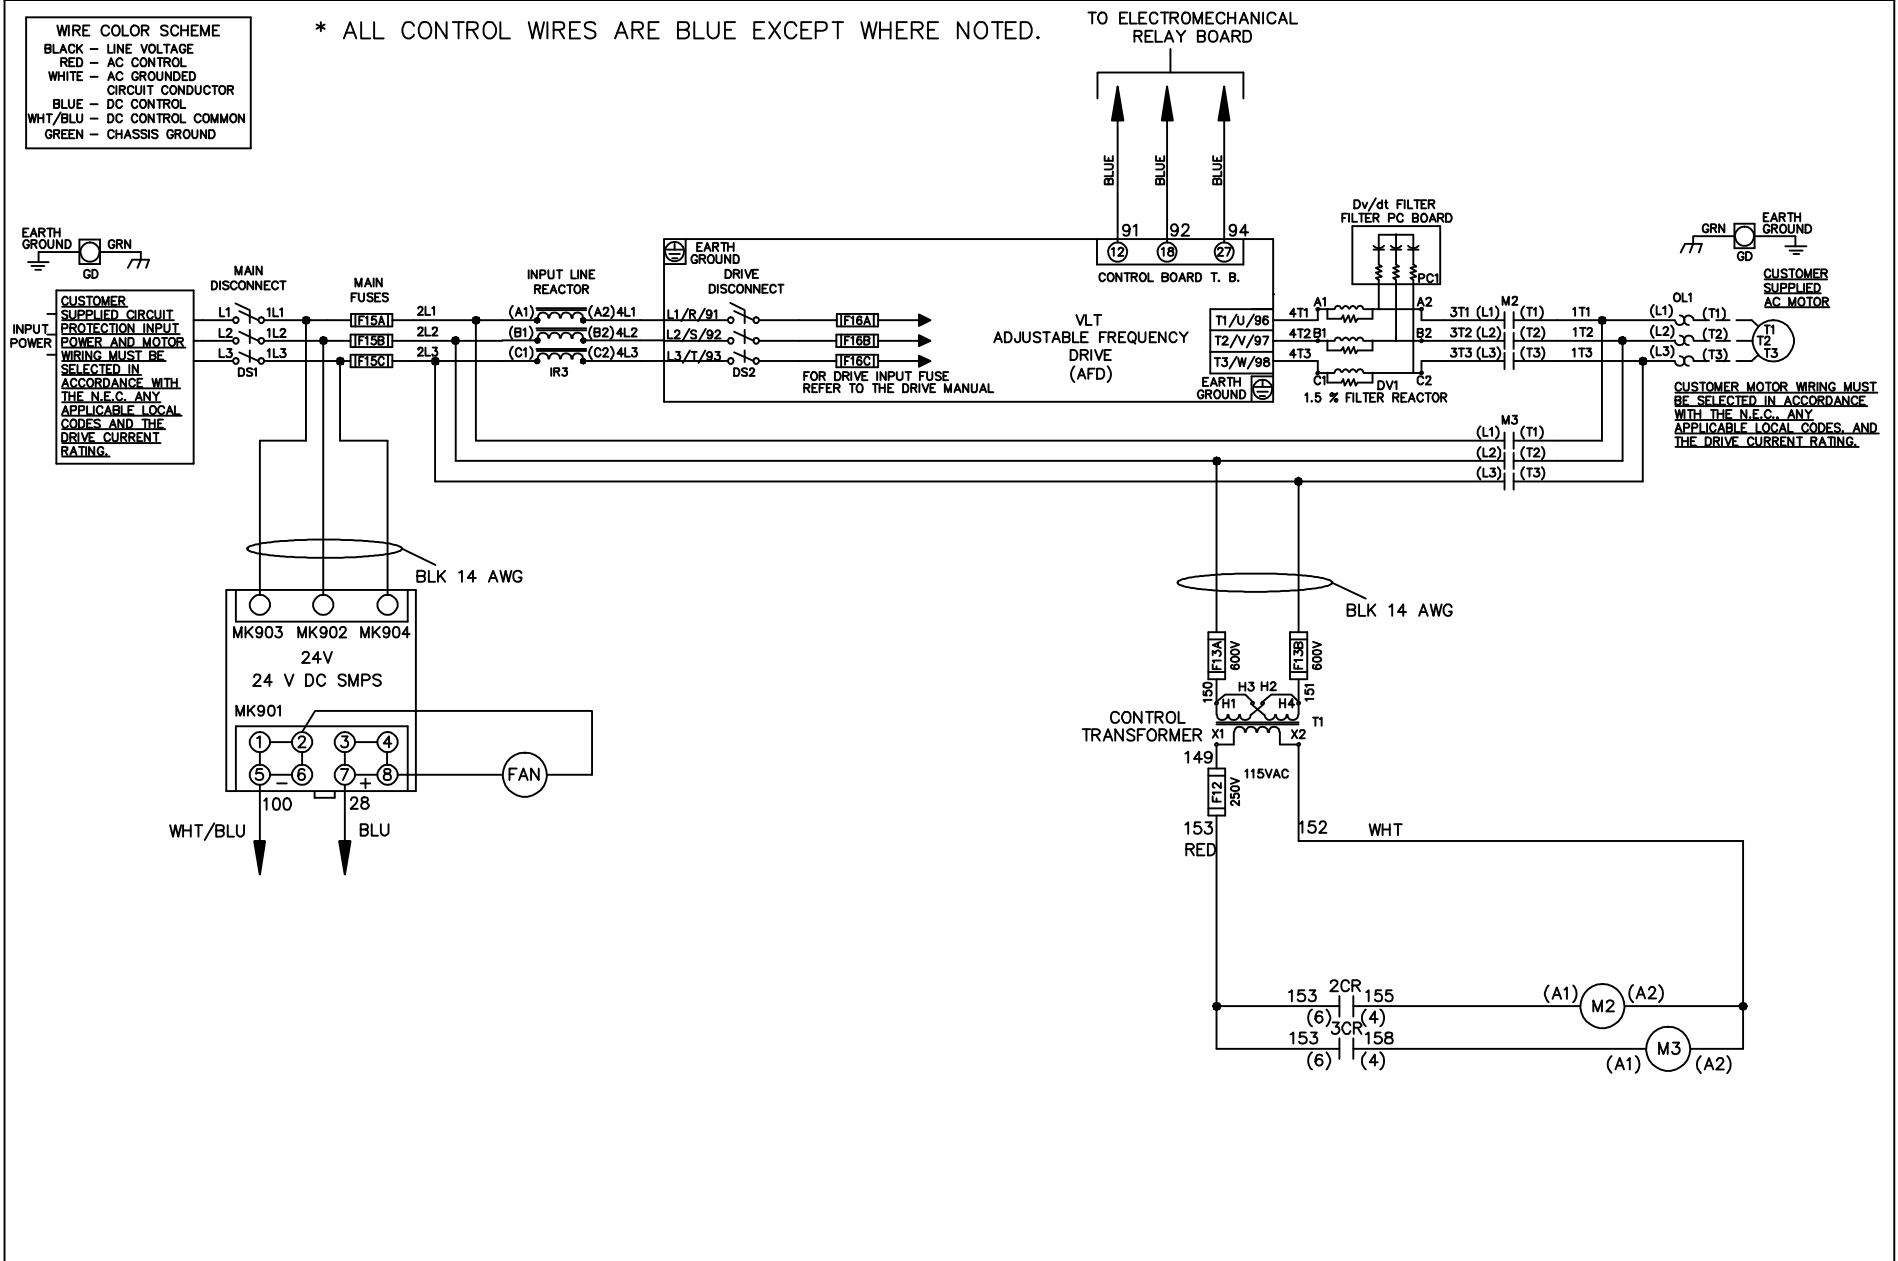

WIRE COLOR SCHEME	
BLACK	- LINE VOLTAGE
RED	- AC CONTROL
WHITE	- AC GROUNDED
	- CIRCUIT CONDUCTOR
BLUE	- DC CONTROL
WHT/BLU	- DC CONTROL COMMON
GREEN	- CHASSIS GROUND

* ALL CONTROL WIRES ARE BLUE EXCEPT WHERE NOTED.

			-NOTICE-		DRN JNW 2/14/07		NAME 230 VOLT, 2C, MAIN & DRIVE DISC , MAIN FUSE, EMB1, FRAME C2N12 , REACTOR & DVDT, SINGLE MTR			THE TRANE COMPANY A DIVISION OF AMERICAN STANDARD INC.	
A	SP08061	10/08	THIS DRAWING IS PROPRIETARY AND SHALL NOT BE COPIED OR ITS CONTENTS DISCLOSED TO OUTSIDE PARTIES WITHOUT THE WRITTEN CONSENT OF THE TRANE COMPANY			APR	MODEL	PAGE 1 OF 2	SIZE A	DWG NO.	174U6809
REV	ECN	DATE									