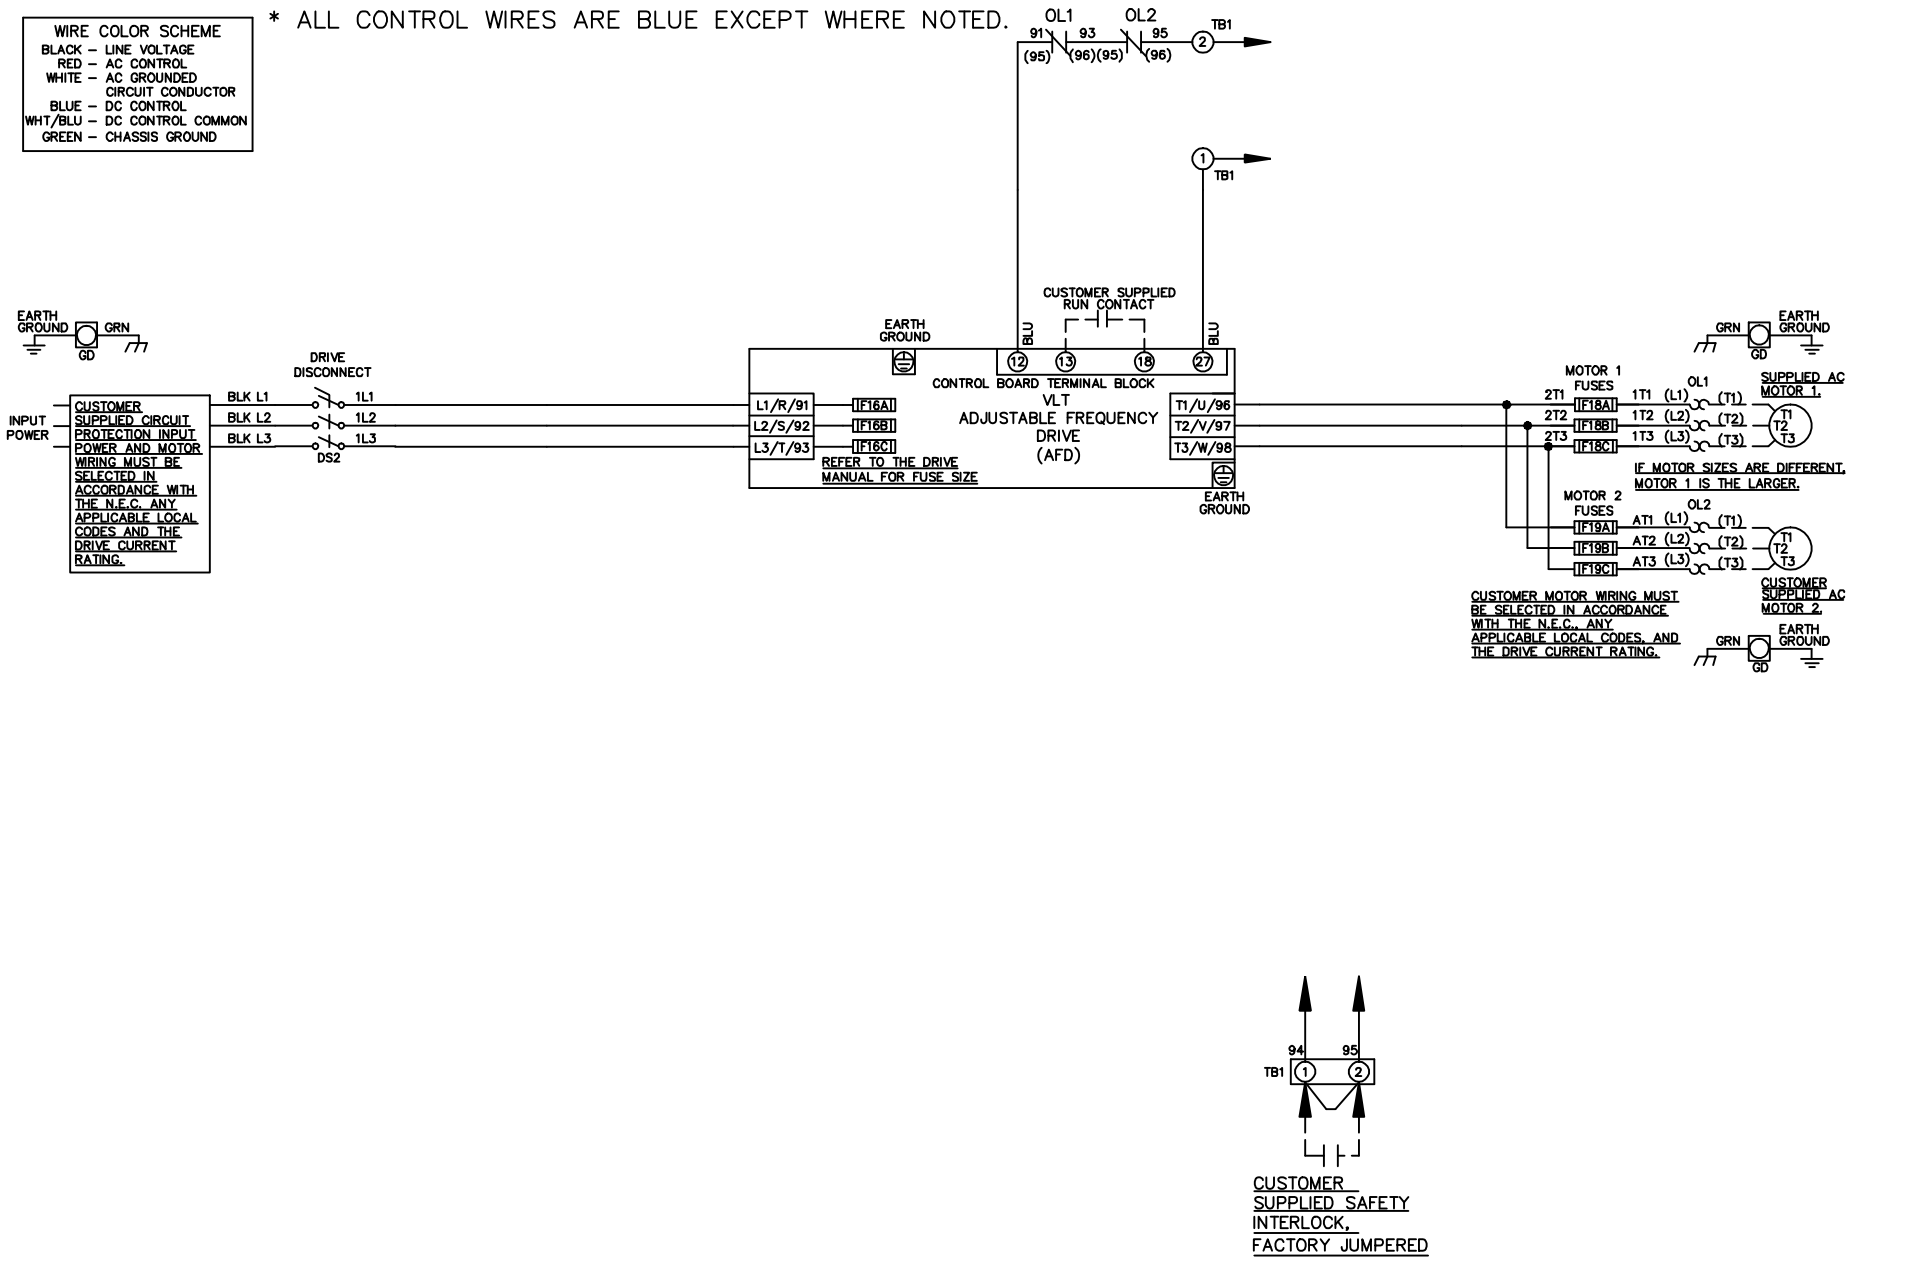

**WIRE COLOR SCHEME**  
 BLACK - LINE VOLTAGE  
 RED - AC CONTROL  
 WHITE - AC GROUNDED  
 CIRCUIT CONDUCTOR  
 BLUE - DC CONTROL  
 WHT/BLU - DC CONTROL COMMON  
 GREEN - CHASSIS GROUND

\* ALL CONTROL WIRES ARE BLUE EXCEPT WHERE NOTED.

-NOTICE-

THIS DRAWING IS PROPRIETARY AND SHALL NOT BE COPIED OR ITS CONTENTS DISCLOSED TO OUTSIDE PARTIES WITHOUT THE WRITTEN CONSENT OF THE TRANE COMPANY

DRN	JNW	NAME 208-600VOLT,NB,DRIVE DISC	THE TRANE COMPANY
2/14/07	,DRIVE FUSE,NO CNTRL,FRAME A5-B1	A DIVISION OF AMERICAN STANDARD INC.	
APR		,NO REACTOR & DVDVT,DUAL MTR	
MODEL	PAGE 1 OF 1	SIZE A	DWG NO. 174U8893

A	SP08061	10/08
REV	ECN	DATE