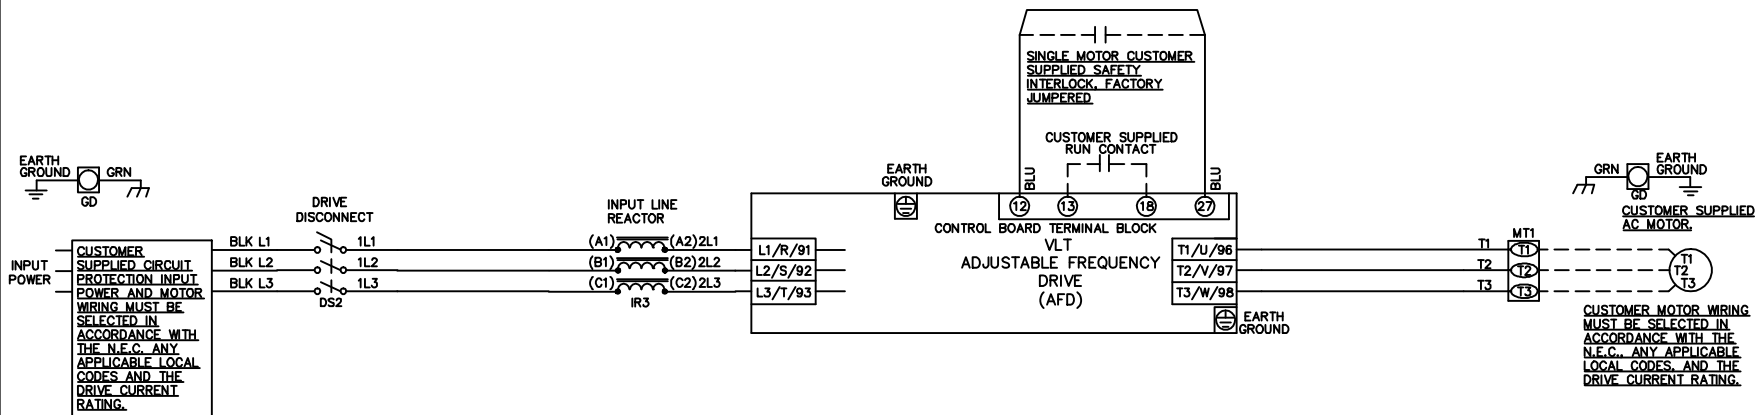

WIRE COLOR SCHEME
 BLACK - LINE VOLTAGE
 RED - AC CONTROL
 WHITE - AC GROUNDED
 CIRCUIT CONDUCTOR
 BLUE - DC CONTROL
 WHT/BLU - DC CONTROL COMMON
 GREEN - CHASSIS GROUND

* ALL CONTROL WIRES ARE BLUE EXCEPT WHERE NOTED.

-NOTICE-

THIS DRAWING IS PROPRIETARY AND SHALL NOT BE COPIED OR ITS CONTENTS DISCLOSED TO OUTSIDE PARTIES WITHOUT THE WRITTEN CONSENT OF THE TRANE COMPANY

DRN JNW
 2/14/07

APR

NAME 208 VOLT,NB,DRIVE DISC
 ,NO FUSE,NO CNTRL,FRAME C2N1_
 ,REACTOR,SINGLE MTR

MODEL

PAGE 1 OF 1

SIZE A

DWG NO.

THE TRANE COMPANY
 A DIVISION OF
 AMERICAN STANDARD INC.

174U8899

REV	ECN	DATE
A	SP08061	10/08