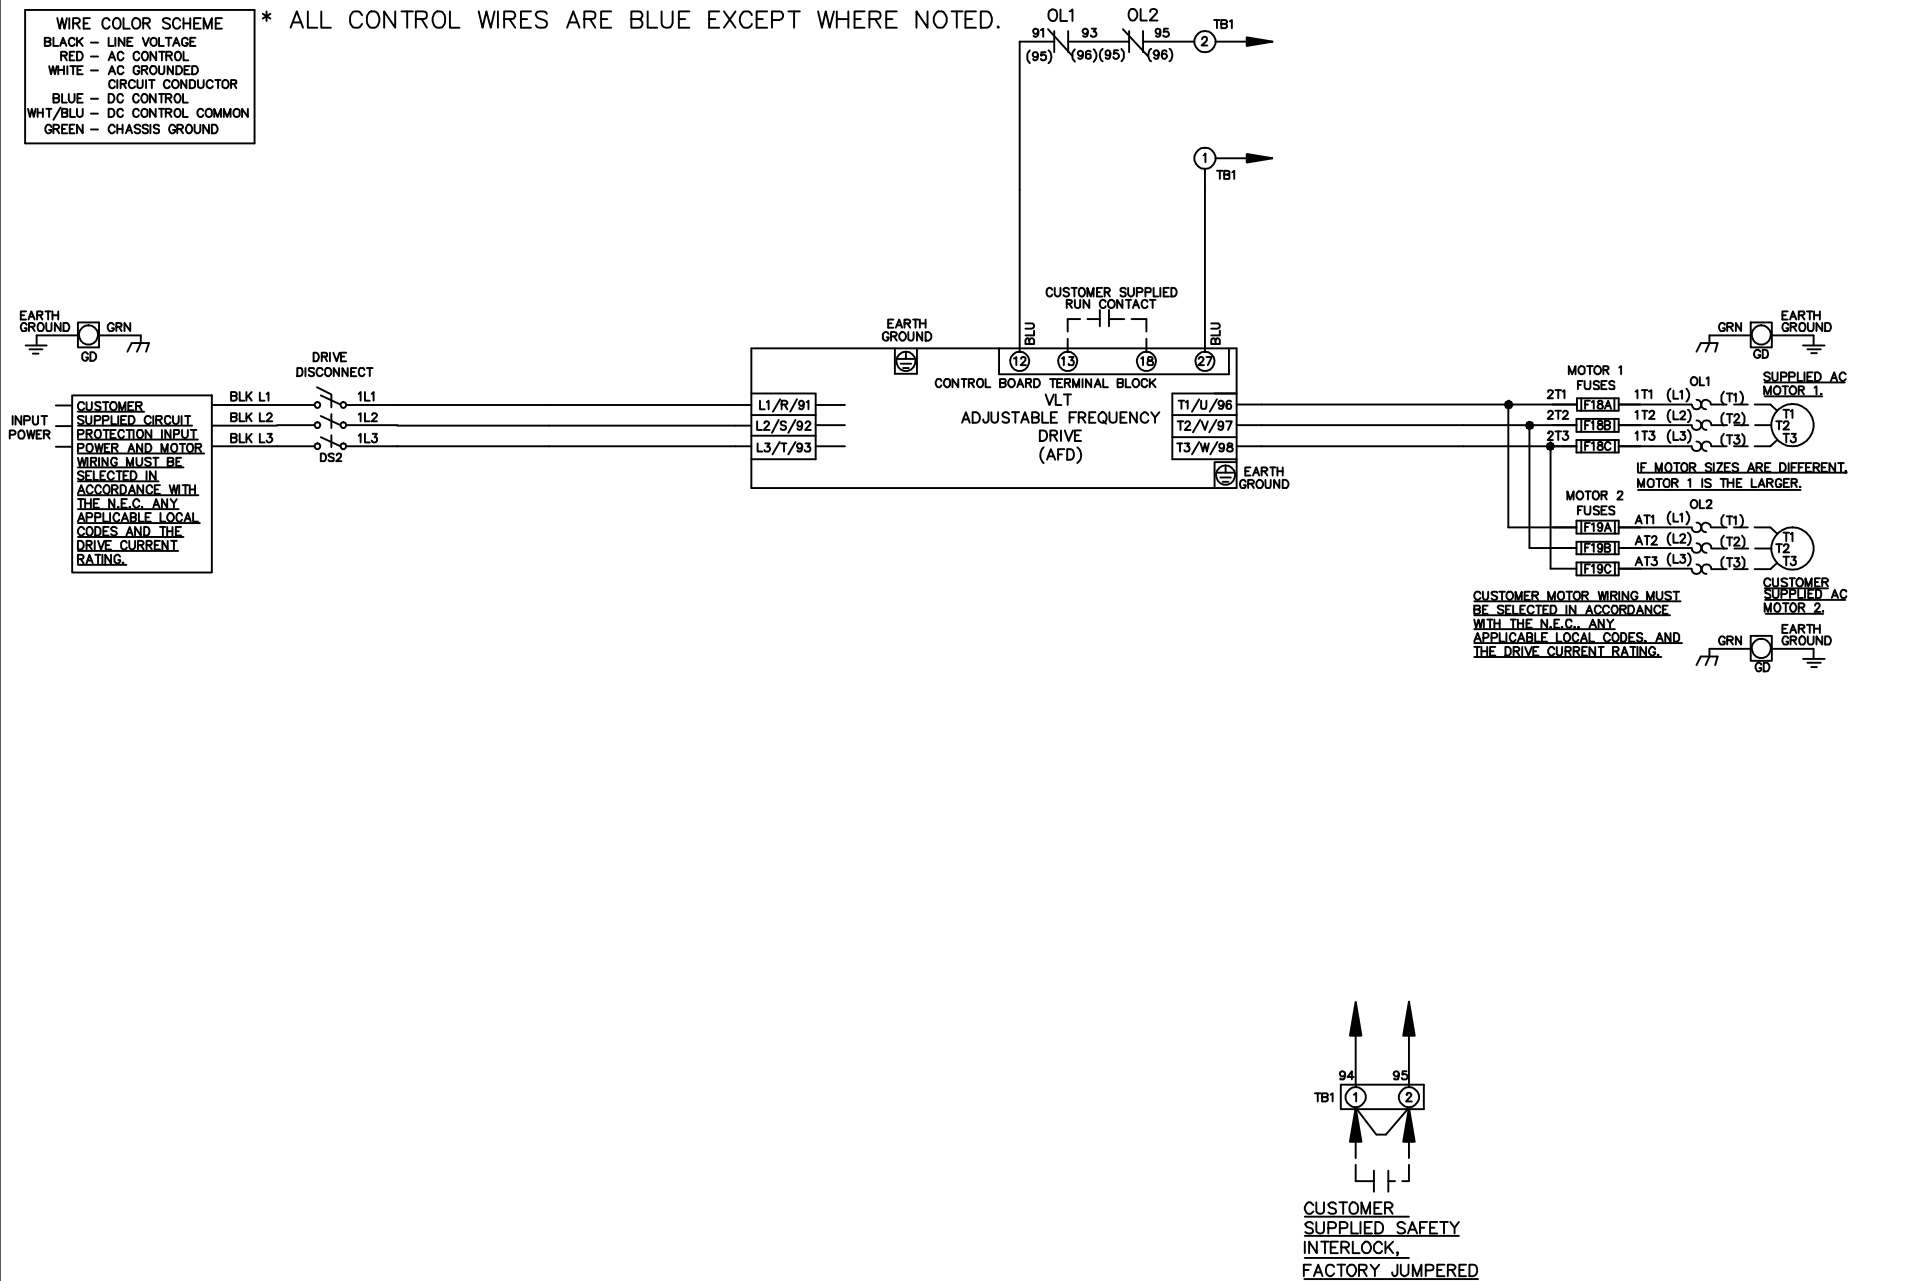

**WIRE COLOR SCHEME**  
 BLACK - LINE VOLTAGE  
 RED - AC CONTROL  
 WHITE - AC GROUNDED  
 CIRCUIT CONDUCTOR  
 BLUE - DC CONTROL  
 WHITE - DC CONTROL  
 WHT/BLU - DC CONTROL COMMON  
 GREEN - CHASSIS GROUND

\* ALL CONTROL WIRES ARE BLUE EXCEPT WHERE NOTED.

			-NOTICE-		DRN JNW 2/14/07		NAME 230 VOLT,NB,DRIVE DISC NO FUSE,NO CNTRL,FRAME C2N1_ NO REACTOR & DVD,T,DUAL MTR		THE TRANE COMPANY A DIVISION OF AMERICAN STANDARD INC.	
A	SP08061	10/08	THIS DRAWING IS PROPRIETARY AND SHALL NOT BE COPIED OR ITS CONTENTS DISCLOSED TO OUTSIDE PARTIES WITHOUT THE WRITTEN CONSENT OF THE TRANE COMPANY			APR	MODEL	PAGE 1 OF 1	SIZE A	DWG NO. 174U8905
REV	ECN	DATE								