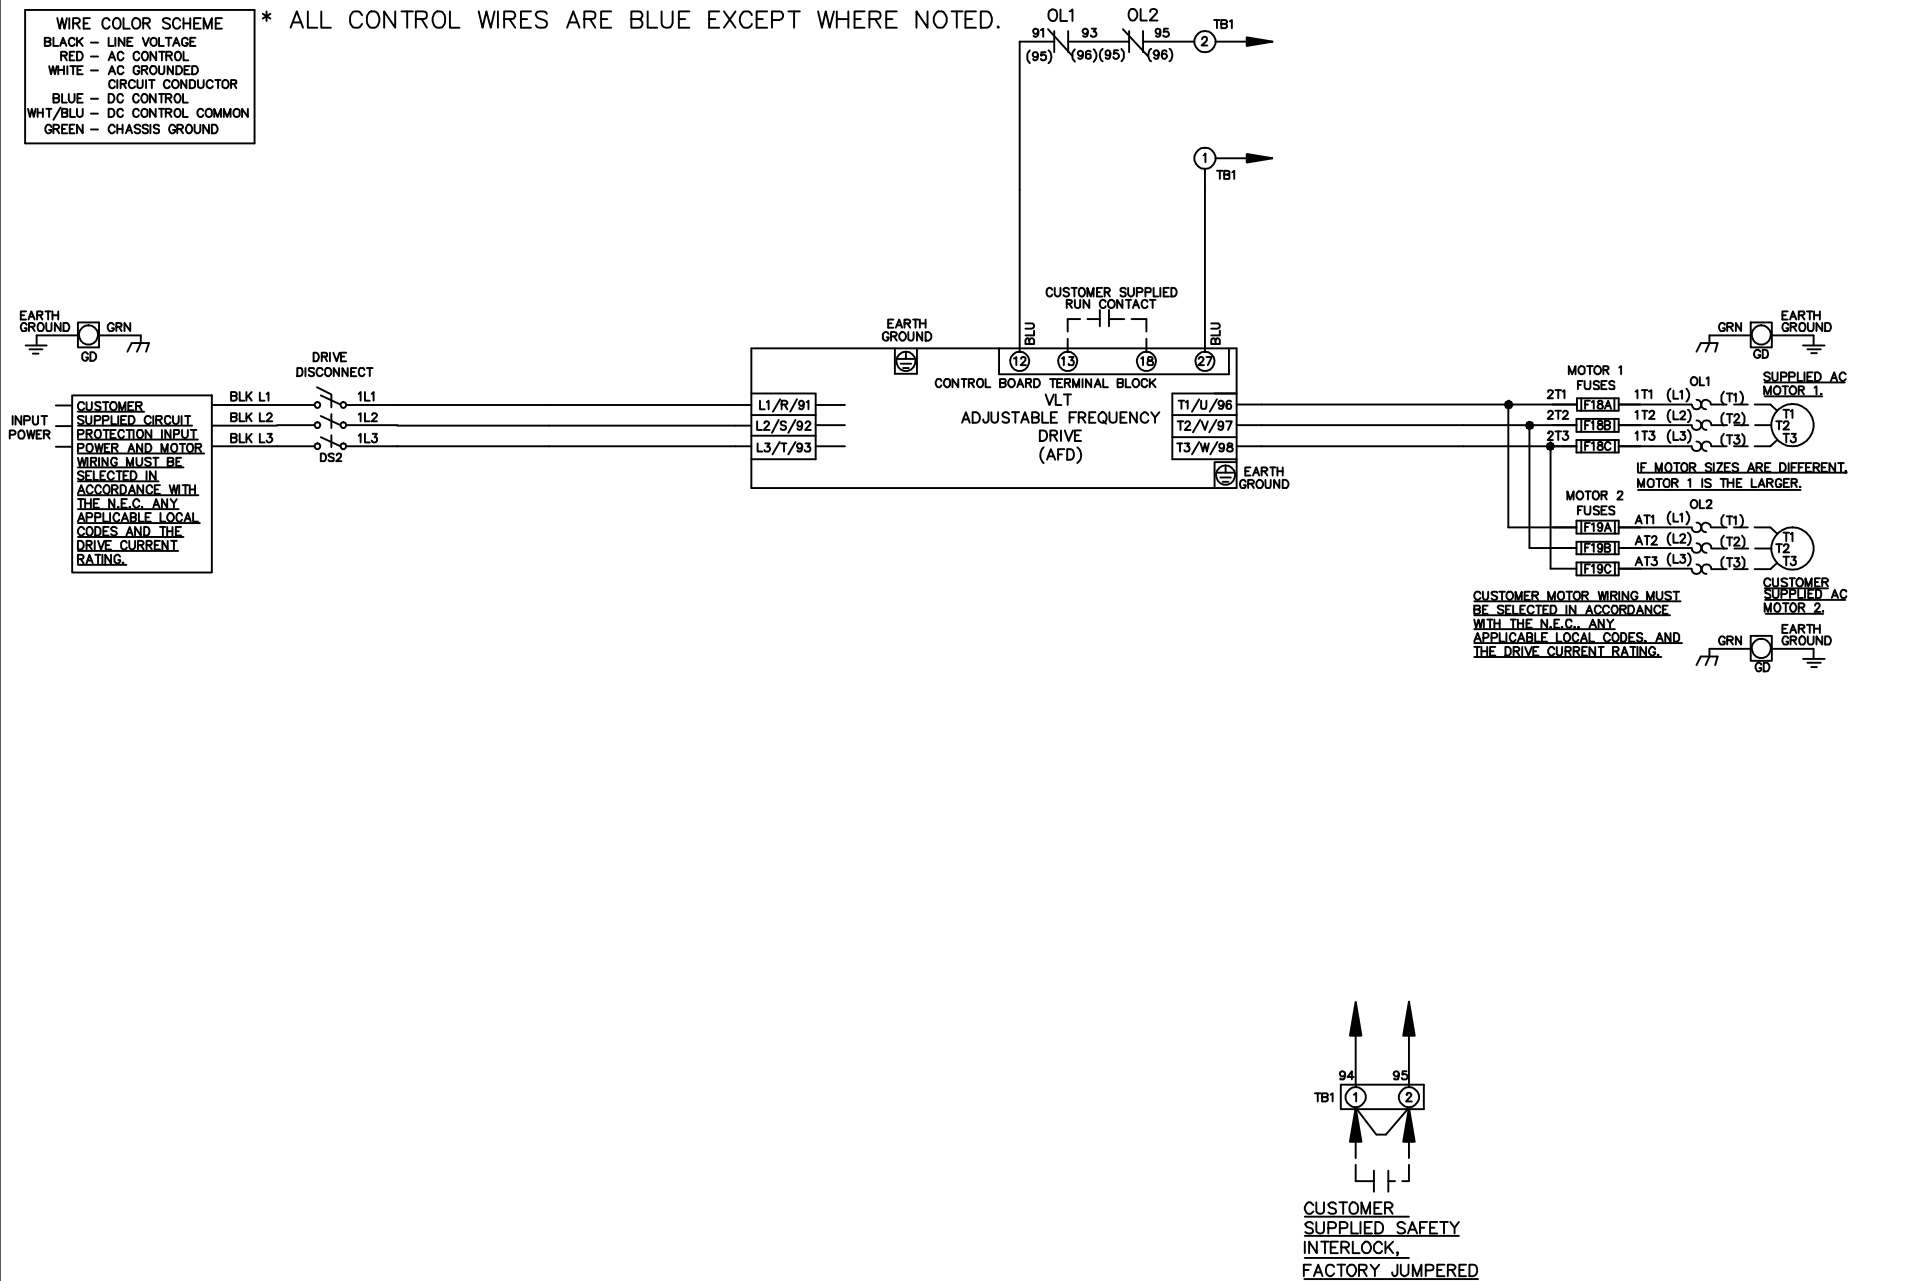

WIRE COLOR SCHEME
 BLACK - LINE VOLTAGE
 RED - AC CONTROL
 WHITE - AC GROUNDED
 CIRCUIT CONDUCTOR
 BLUE - DC CONTROL
 WHITE/BLU - DC CONTROL
 COMMON
 GREEN - CHASSIS GROUND

* ALL CONTROL WIRES ARE BLUE EXCEPT WHERE NOTED.

			-NOTICE-		DRN JNW 2/14/07		NAME 600 VOLT,NB,DRIVE DISC NO FUSE,NO CNTRL,FRAME C2N1_ NO REACTOR & DVD,T,DUAL MTR		THE TRANE COMPANY A DIVISION OF AMERICAN STANDARD INC.	
A	SP08061	10/08	THIS DRAWING IS PROPRIETARY AND SHALL NOT BE COPIED OR ITS CONTENTS DISCLOSED TO OUTSIDE PARTIES WITHOUT THE WRITTEN CONSENT OF THE TRANE COMPANY		APR	MODEL	PAGE 1 OF 1	SIZE A	DWG NO.	174U8921
REV	ECN	DATE								