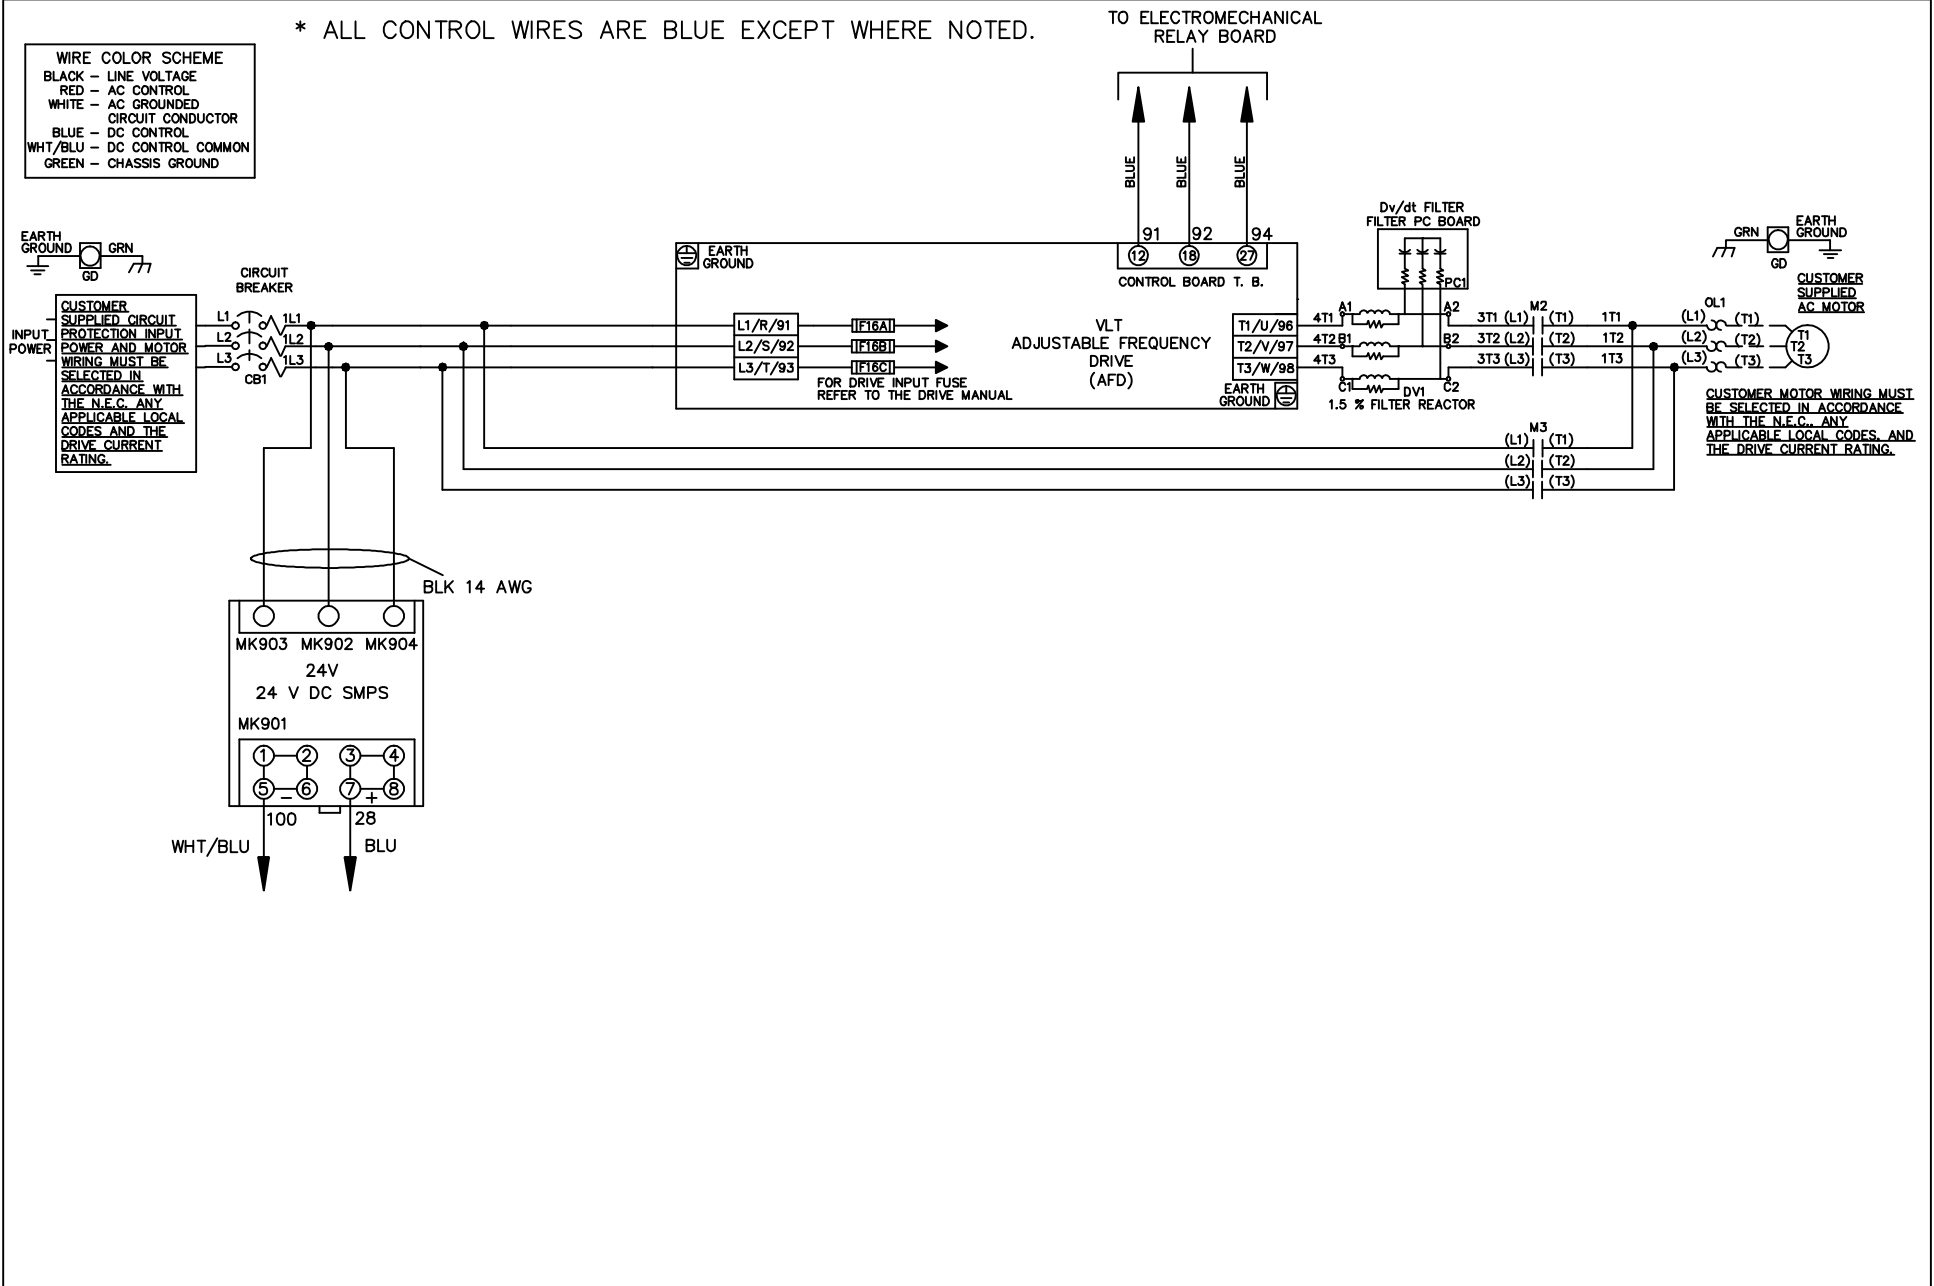

* ALL CONTROL WIRES ARE BLUE EXCEPT WHERE NOTED.

WIRE COLOR SCHEME	
BLACK	- LINE VOLTAGE
RED	- AC CONTROL
WHITE	- AC GROUNDED CIRCUIT CONDUCTOR
BLUE	- DC CONTROL
WHT/BLU	- DC CONTROL COMMON
GREEN	- CHASSIS GROUND

			-NOTICE-		DRN JNW 2/14/07		NAME 208-600VOLT, 2C, CB , DRIVE FUSE, EMB1, FRAME B2-C1 , DVDT, SINGLE MTR		THE TRANE COMPANY A DIVISION OF AMERICAN STANDARD INC.		
A	SP08061	10/08	THIS DRAWING IS PROPRIETARY AND SHALL NOT BE COPIED OR ITS CONTENTS DISCLOSED TO OUTSIDE PARTIES WITHOUT THE WRITTEN CONSENT OF THE TRANE COMPANY			APR	MODEL	PAGE 1 OF 2	SIZE A	DWG NO.	174U9774
REV	ECN	DATE									