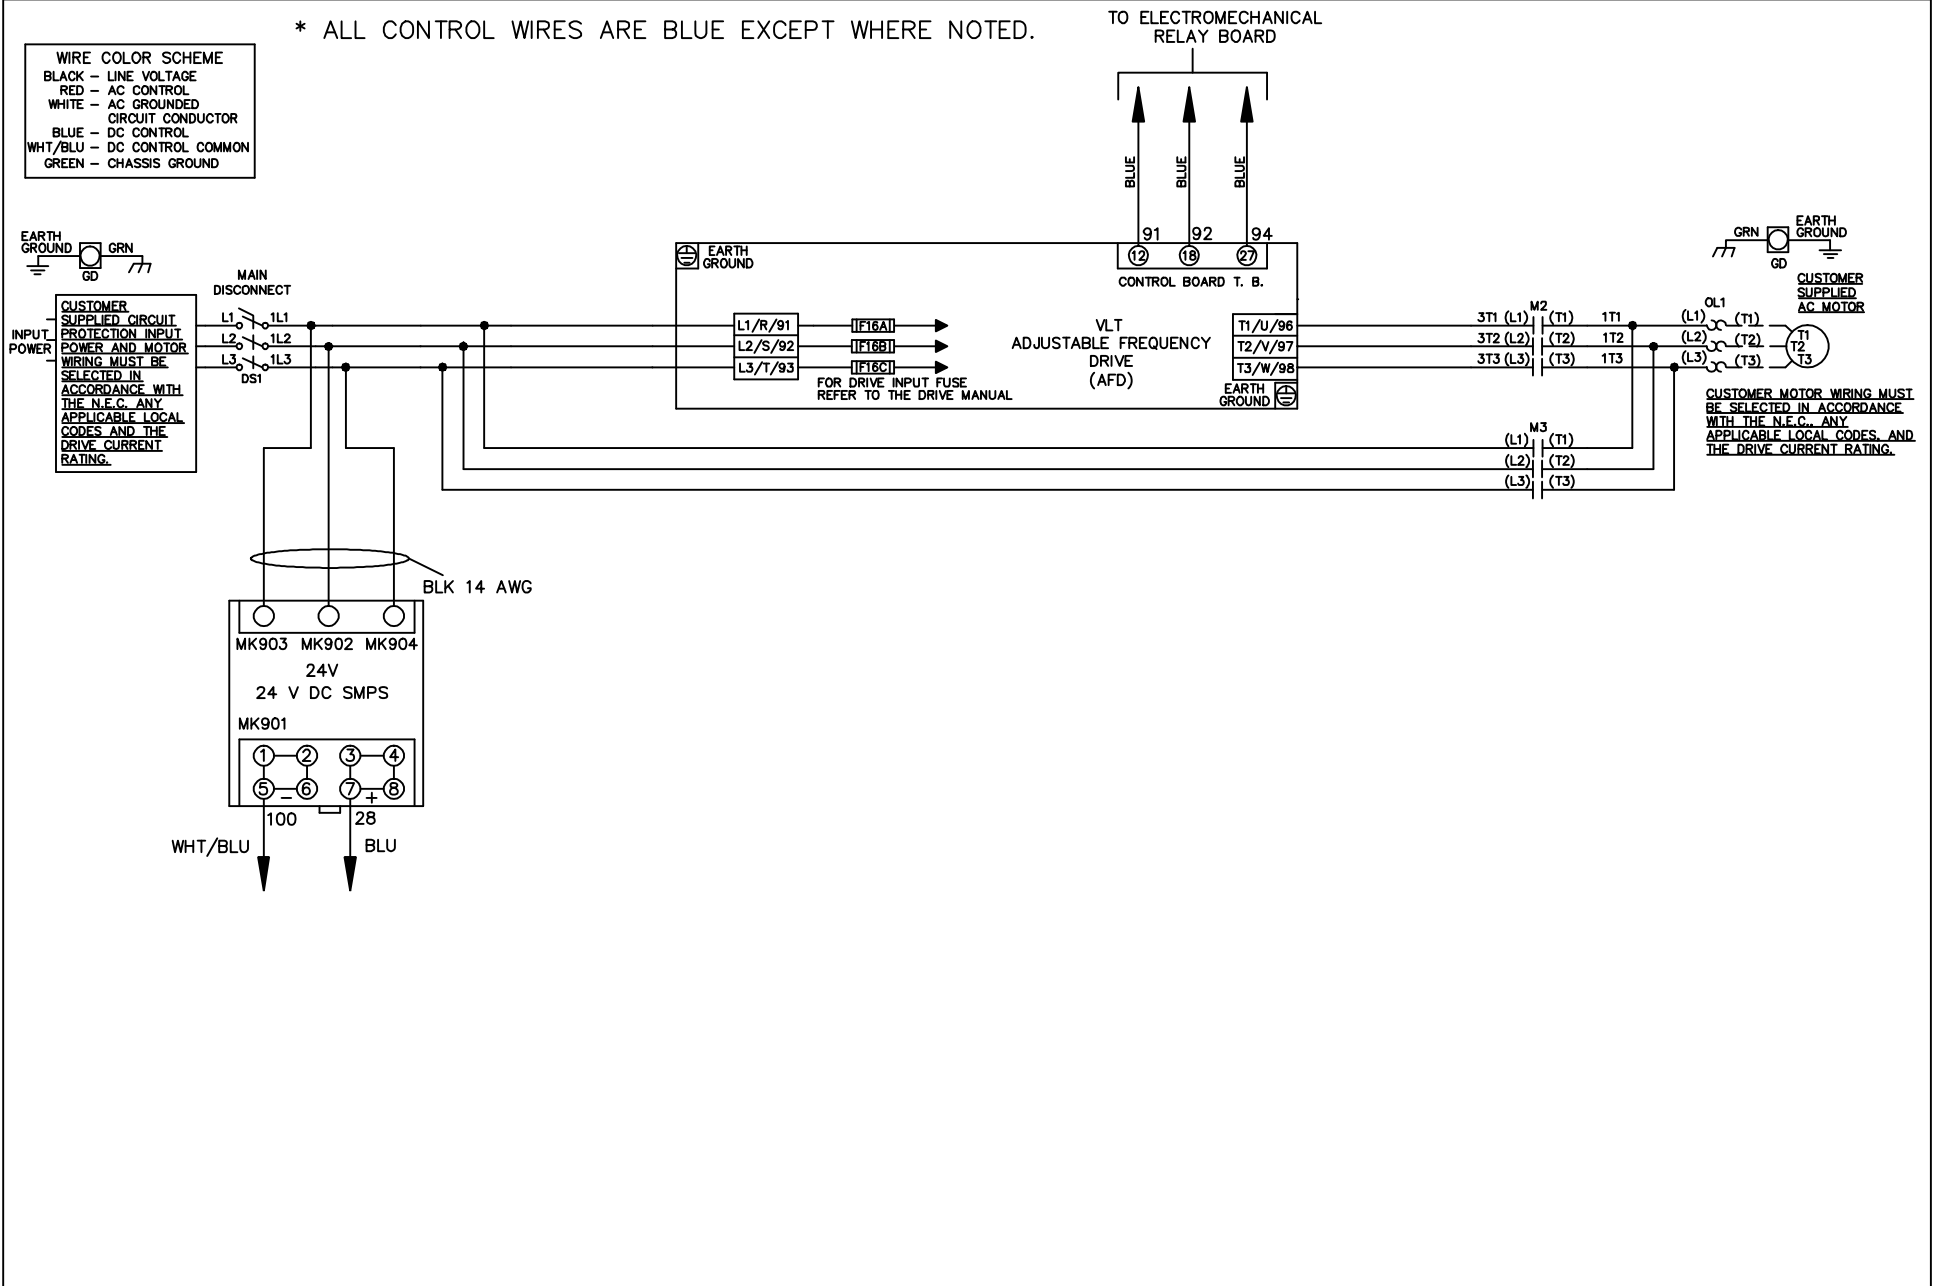

* ALL CONTROL WIRES ARE BLUE EXCEPT WHERE NOTED.

WIRE COLOR SCHEME	
BLACK	- LINE VOLTAGE
RED	- AC CONTROL
WHITE	- AC GROUNDED CIRCUIT CONDUCTOR
BLUE	- DC CONTROL
WHT/BLU	- DC CONTROL COMMON
GREEN	- CHASSIS GROUND

			-NOTICE-		DRN JNW 2/14/07		NAME 208-600VOLT, 2C, MAIN DISC , DRIVE FUSE, EMB1, FRAME B2-C1 , NO REACTOR & DVDT, SINGLE MTR		THE TRANE COMPANY A DIVISION OF AMERICAN STANDARD INC.	
A	SP08061	10/08	THIS DRAWING IS PROPRIETARY AND SHALL NOT BE COPIED OR ITS CONTENTS DISCLOSED TO OUTSIDE PARTIES WITHOUT THE WRITTEN CONSENT OF THE TRANE COMPANY			APR	MODEL	PAGE 1 OF 2	SIZE A	DWG NO. 174U9837
REV	ECN	DATE								