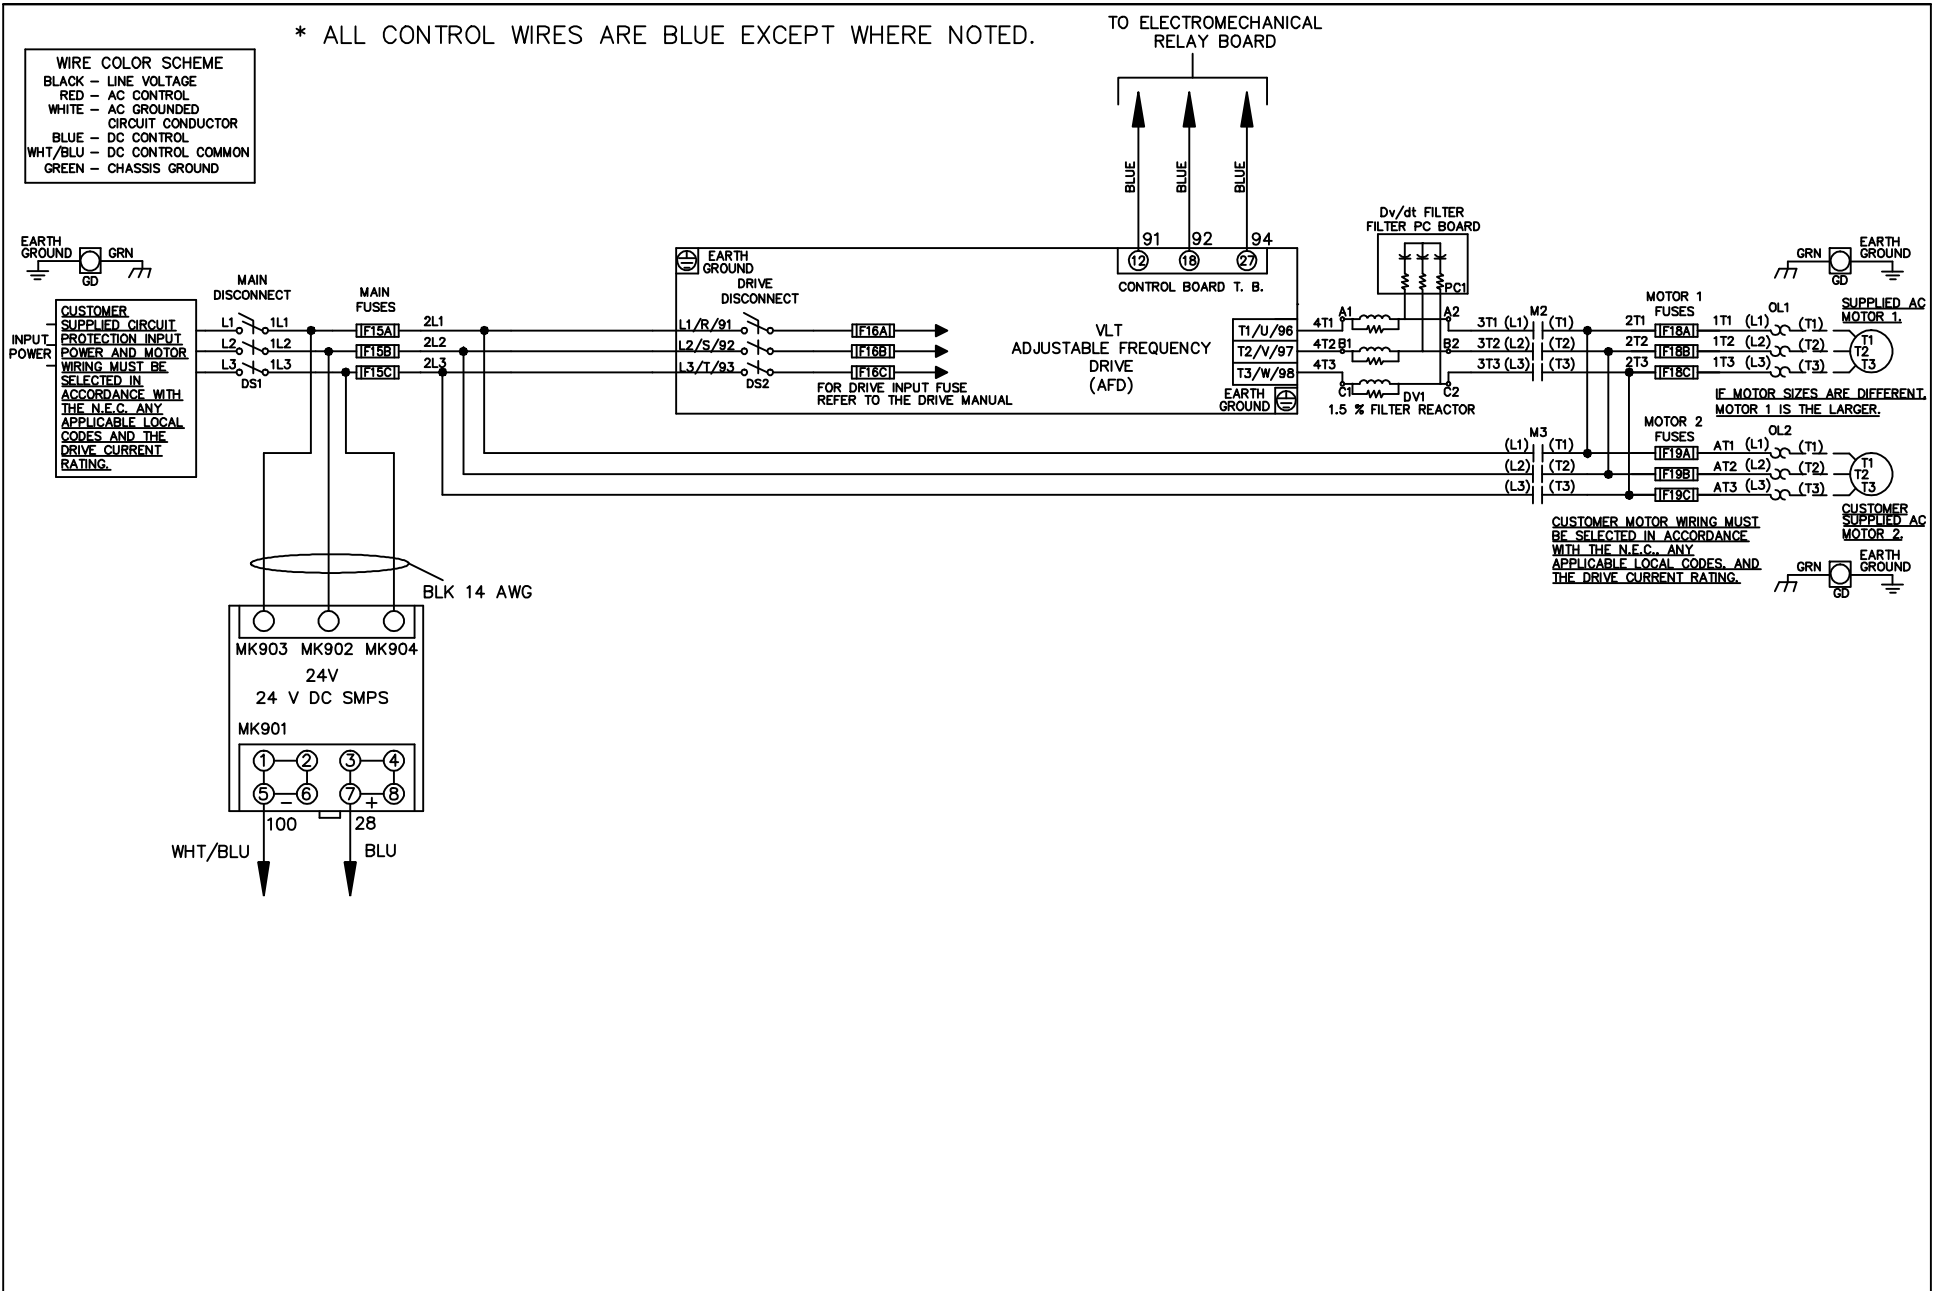

* ALL CONTROL WIRES ARE BLUE EXCEPT WHERE NOTED.

WIRE COLOR SCHEME

- BLACK - LINE VOLTAGE
- RED - AC CONTROL
- WHITE - AC GROUNDED CIRCUIT CONDUCTOR
- BLUE - DC CONTROL
- WHT/BLU - DC CONTROL COMMON
- GREEN - CHASSIS GROUND

			-NOTICE-		DRN JNW 2/14/07		NAME 208-600VOLT, 2C, MAIN & DRIVE DISC , MAIN FUSE, EMB1, FRAME B2-C1 , DVD, DUAL MTR		THE TRANE COMPANY A DIVISION OF AMERICAN STANDARD INC.	
A	SP08061	10/08	THIS DRAWING IS PROPRIETARY AND SHALL NOT BE COPIED OR ITS CONTENTS DISCLOSED TO OUTSIDE PARTIES WITHOUT THE WRITTEN CONSENT OF THE TRANE COMPANY			APR	MODEL	PAGE 1 OF 2	SIZE A	DWG NO. 174U9925
REV	ECN	DATE								