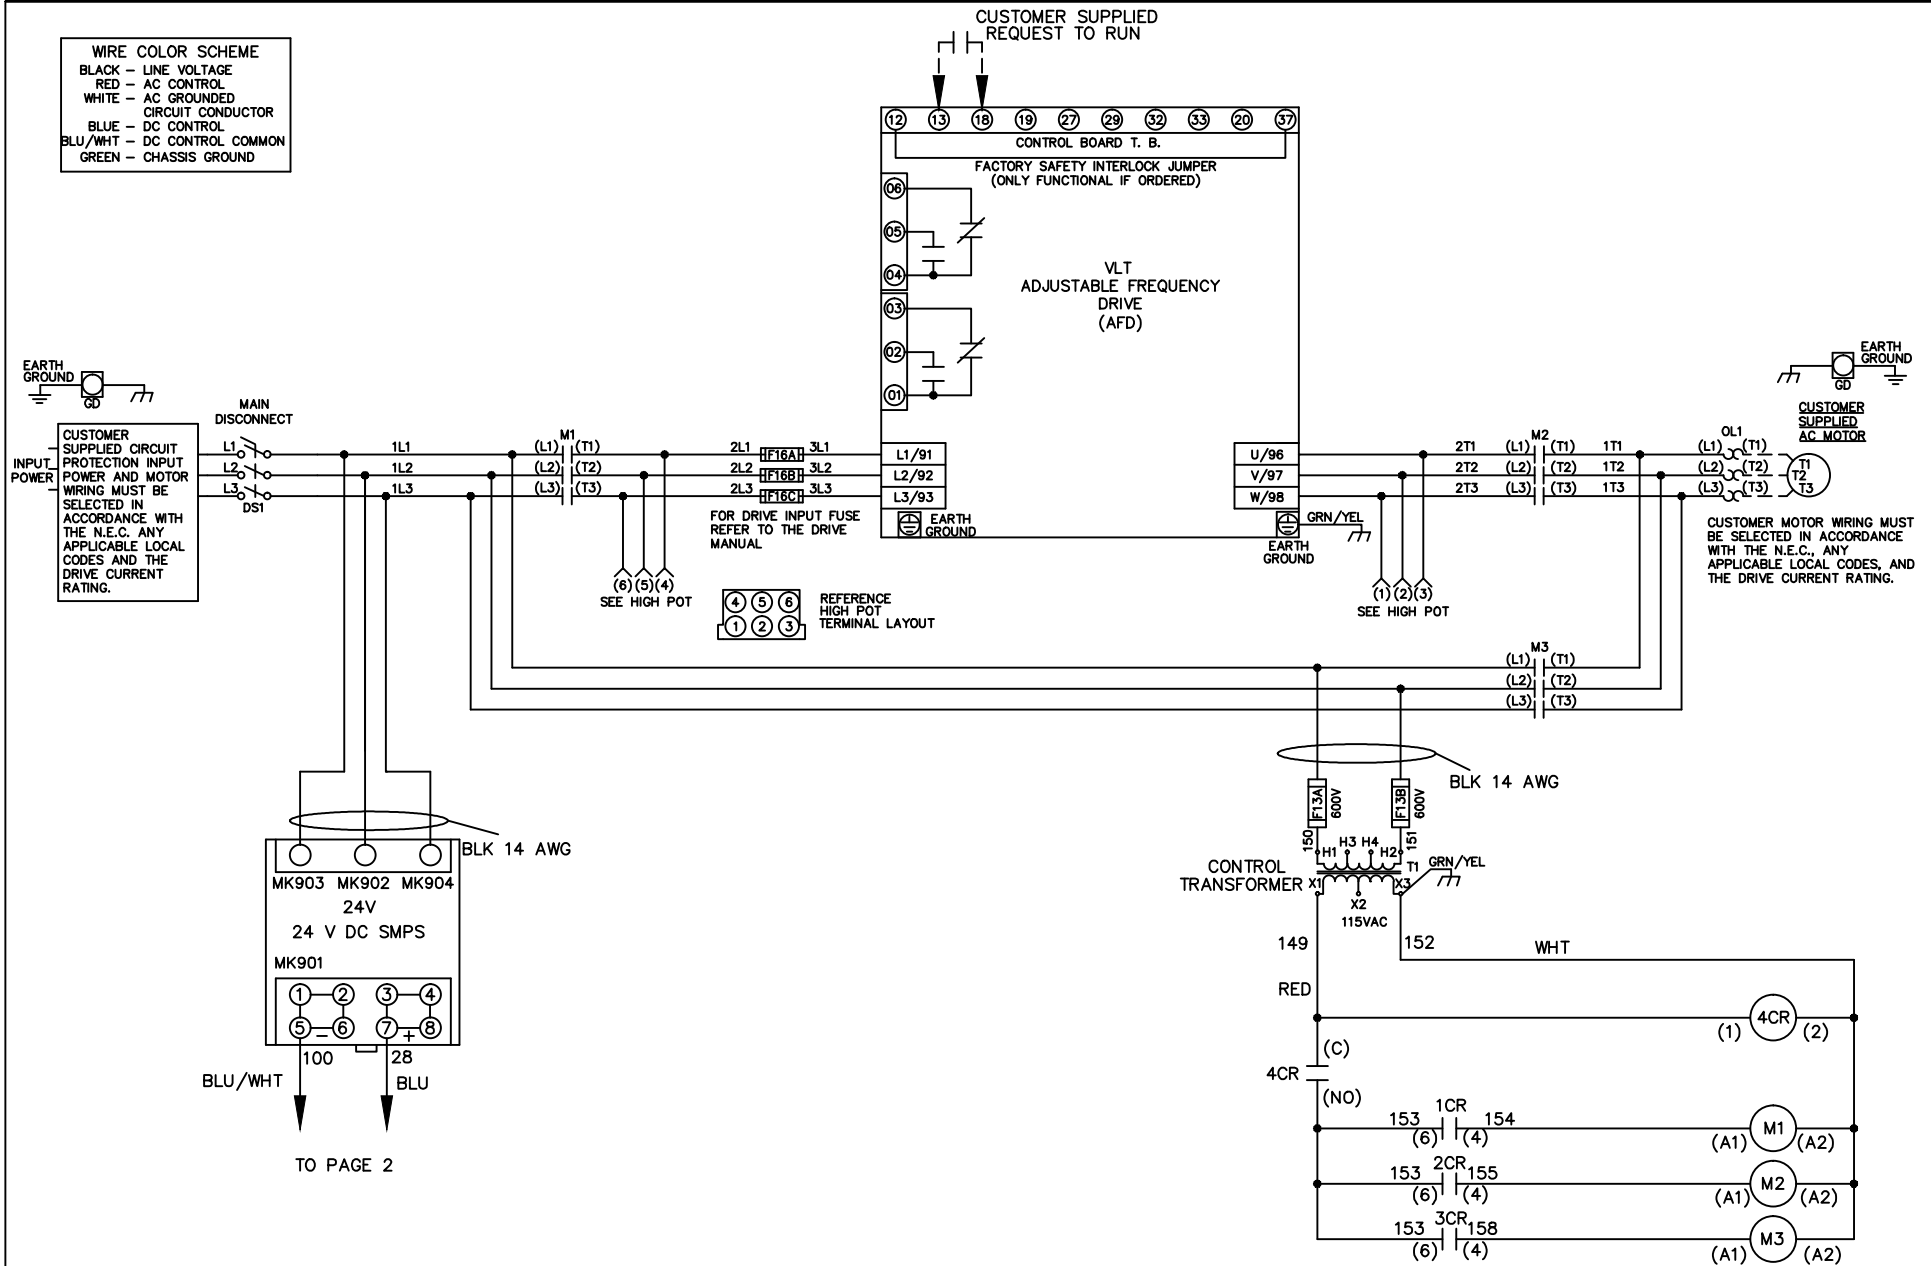

WIRE COLOR SCHEME  
 BLACK - LINE VOLTAGE  
 RED - AC CONTROL  
 WHITE - AC GROUNDED  
 CIRCUIT CONDUCTOR  
 BLUE - DC CONTROL  
 BLU/WHT - DC CONTROL COMMON  
 GREEN - CHASSIS GROUND

-NOTICE-

THIS DRAWING IS PROPRIETARY AND SHALL NOT BE COPIED OR ITS CONTENTS DISCLOSED TO OUTSIDE PARTIES WITHOUT THE WRITTEN CONSENT OF THE TRANE COMPANY

DWG NO.

177R0296

REV ECN DATE

001		
REV	ECN	DATE

-NOTICE-  
 THIS DRAWING IS PROPRIETARY AND SHALL NOT  
 BE COPIED OR ITS CONTENTS DISCLOSED TO  
 OUTSIDE PARTIES WITHOUT THE WRITTEN  
 CONSENT OF THE TRANE COMPANY