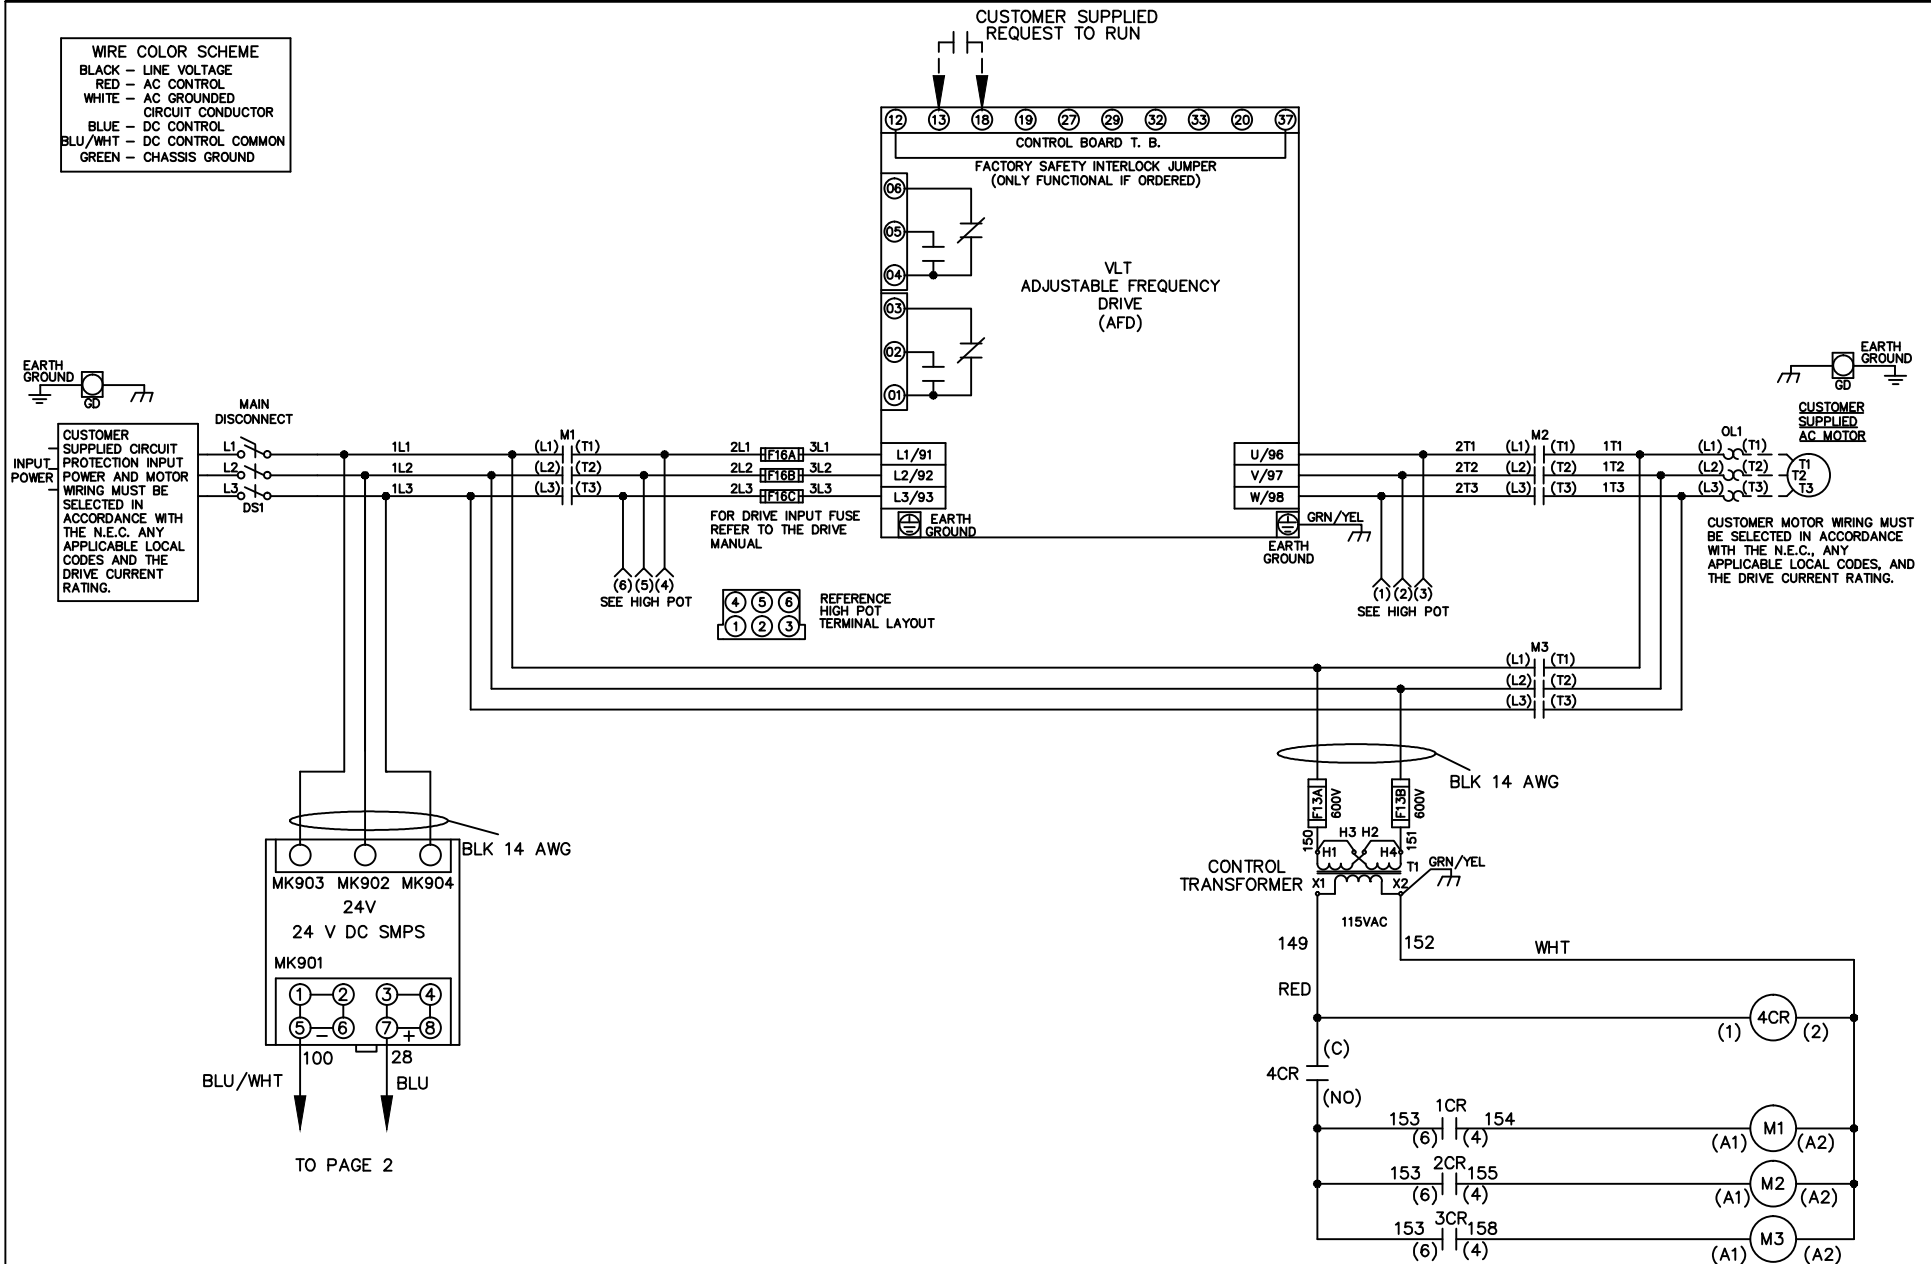

WIRE COLOR SCHEME
 BLACK - LINE VOLTAGE
 RED - AC CONTROL
 WHITE - AC GROUNDED
 WHITE - AC GROUNDED
 CIRCUIT CONDUCTOR
 BLUE - DC CONTROL
 BLU/WHT - DC CONTROL COMMON
 GREEN - CHASSIS GROUND

-NOTICE-

THIS DRAWING IS PROPRIETARY AND SHALL NOT BE COPIED OR ITS CONTENTS DISCLOSED TO OUTSIDE PARTIES WITHOUT THE WRITTEN CONSENT OF THE TRANE COMPANY

NAME DWG,P5,
 ECB,NFD,
 230V

MODEL

PAGE 2 OF 2

SIZE A

DWG No. 177R0297

THE TRANE COMPANY
 A DIVISION OF
 AMERICAN STANDARD INC.