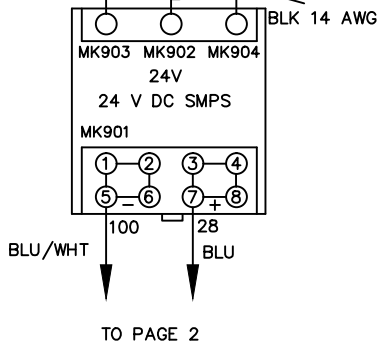

WIRE COLOR SCHEME
 BLACK - LINE VOLTAGE
 RED - AC CONTROL
 WHITE - AC GROUNDED
 WHITE - AC GROUNDED
 CIRCUIT CONDUCTOR
 BLUE - DC CONTROL
 BLU/WHT - DC CONTROL COMMON
 GREEN - CHASSIS GROUND

-NOTICE-

THIS DRAWING IS PROPRIETARY AND SHALL NOT BE COPIED OR ITS CONTENTS DISCLOSED TO OUTSIDE PARTIES WITHOUT THE WRITTEN CONSENT OF THE TRANE COMPANY

DRN JNW
3/2/11

APR

NAME DWG,P5,
ECB,NFD,
230V

MODEL

PAGE 1 OF 2

SIZE A

DWG NO.

THE TRANE COMPANY
A DIVISION OF
AMERICAN STANDARD INC.