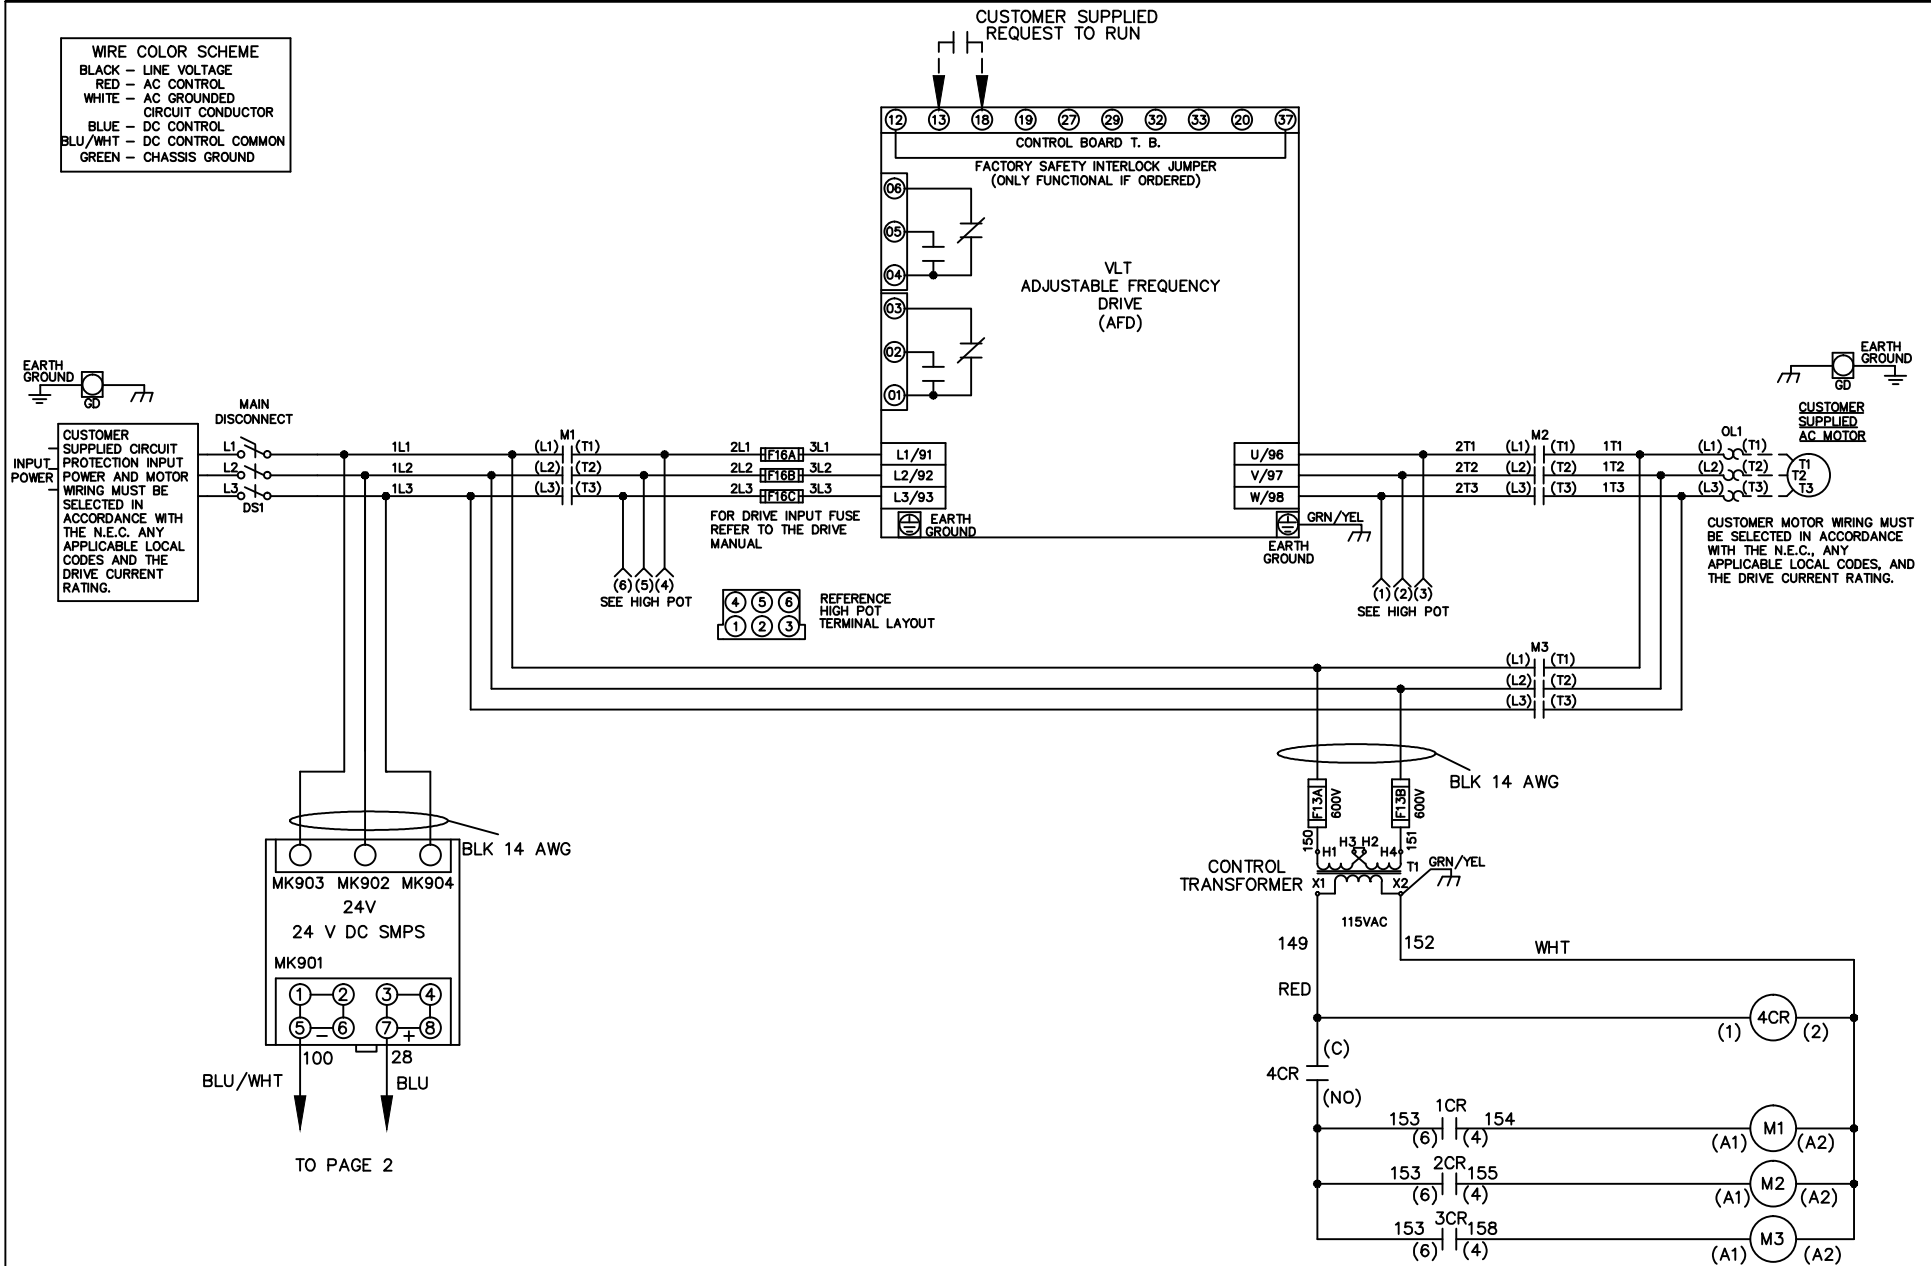

WIRE COLOR SCHEME  
 BLACK - LINE VOLTAGE  
 RED - AC CONTROL  
 WHITE - AC GROUNDED  
 WHITE - AC GROUNDED  
 CIRCUIT CONDUCTOR  
 BLUE - DC CONTROL  
 BLU/WHT - DC CONTROL COMMON  
 GREEN - CHASSIS GROUND

MODEL

PAGE 1 OF 2

SIZE A

DWG NO.

THE TRANE COMPANY  
A DIVISION OF  
AMERICAN STANDARD INC.

177R0298

001

REV