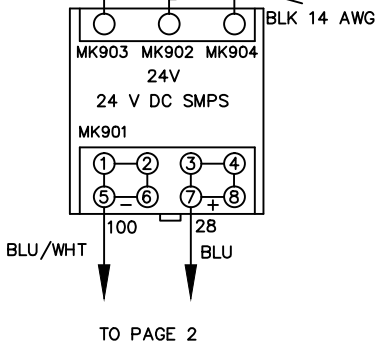

WIRE COLOR SCHEME  
 BLACK - LINE VOLTAGE  
 RED - AC CONTROL  
 WHITE - AC GROUNDED  
 CIRCUIT CONDUCTOR  
 BLUE - DC CONTROL  
 BLU/WHT - DC CONTROL COMMON  
 GREEN - CHASSIS GROUND

-NOTICE-

THIS DRAWING IS PROPRIETARY AND SHALL NOT BE COPIED OR ITS CONTENTS DISCLOSED TO OUTSIDE PARTIES WITHOUT THE WRITTEN CONSENT OF THE TRANE COMPANY