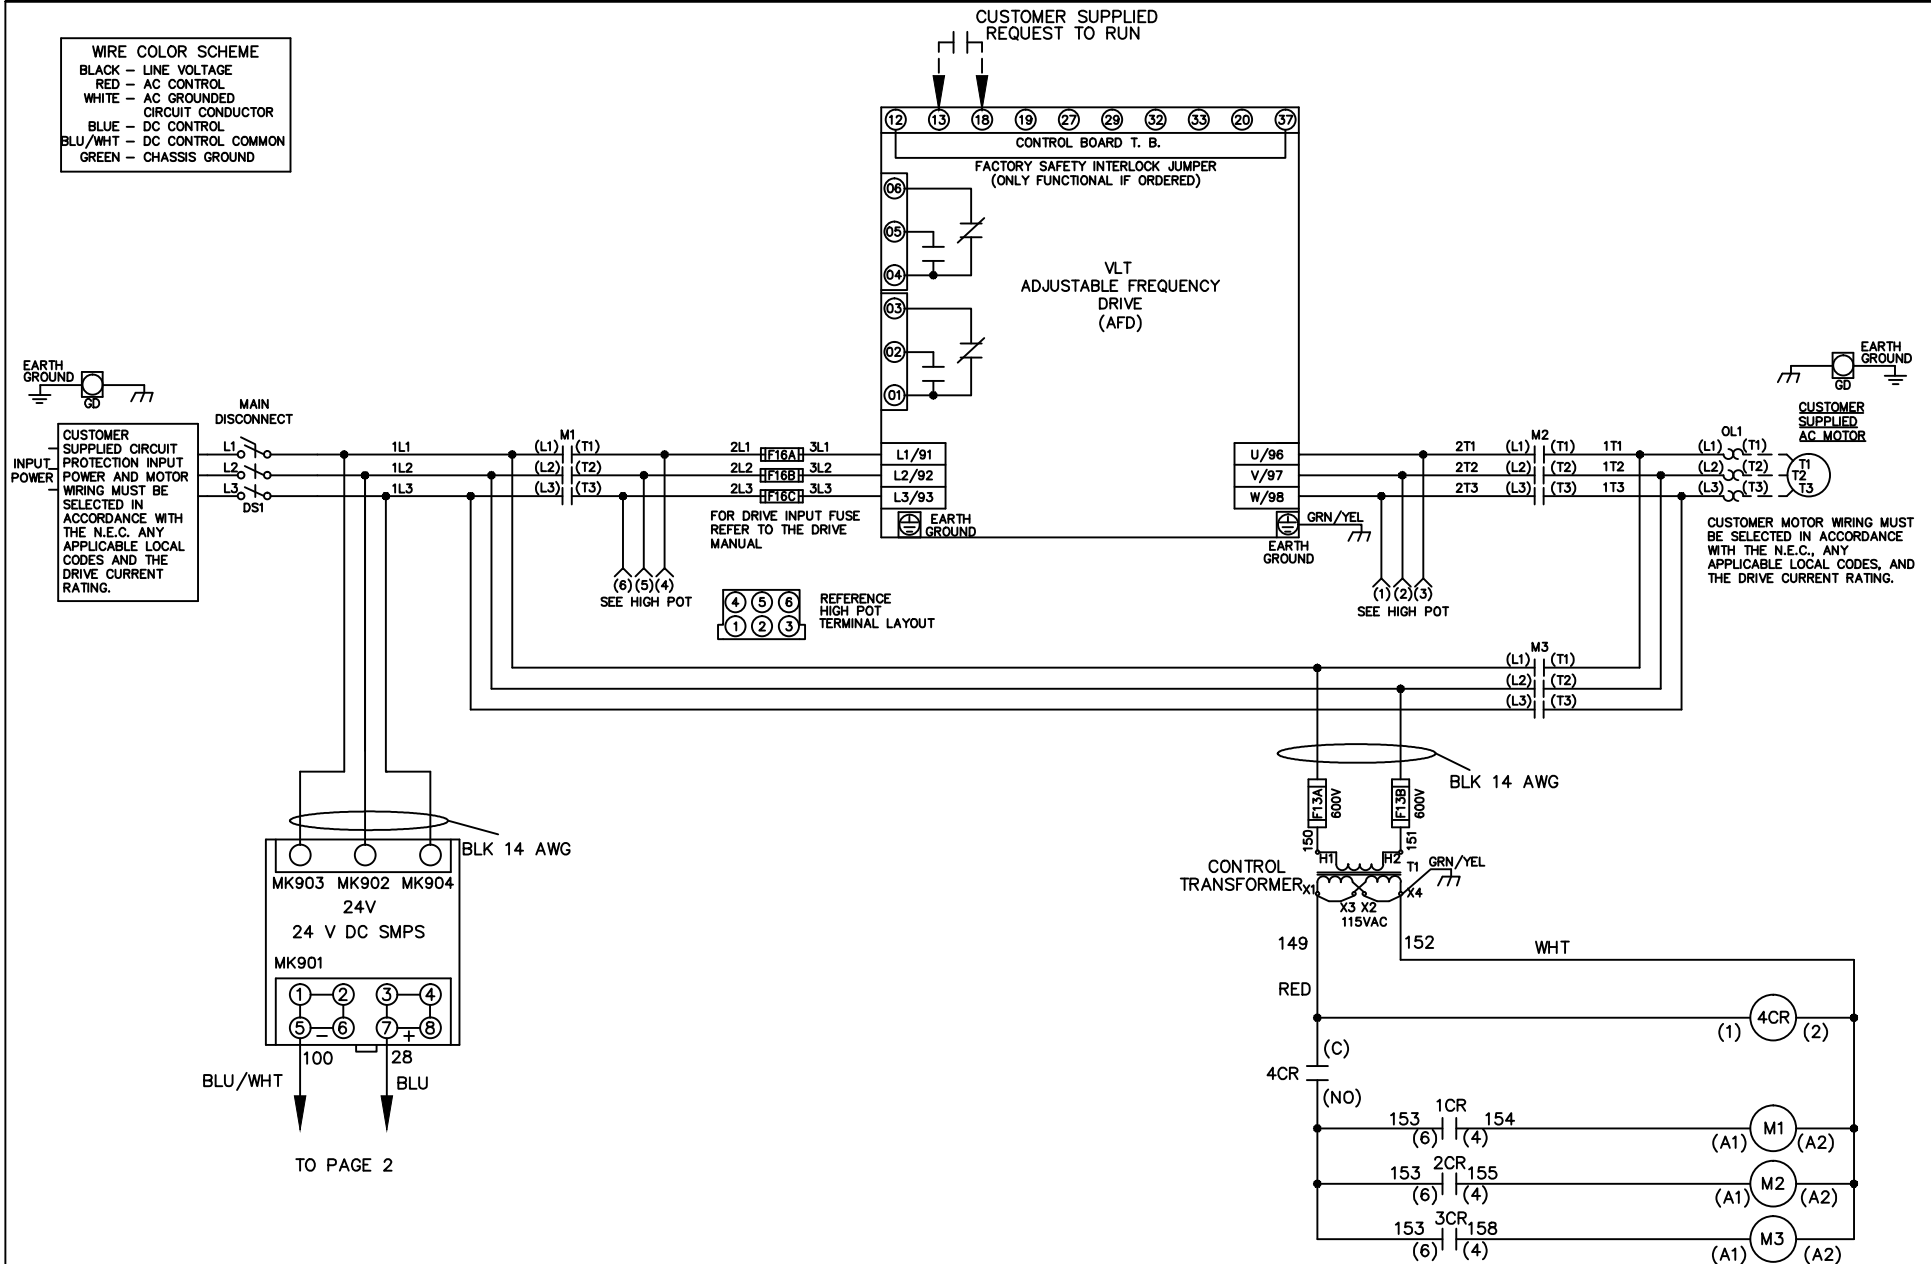

WIRE COLOR SCHEME  
 BLACK - LINE VOLTAGE  
 RED - AC CONTROL  
 WHITE - AC GROUNDED  
 CIRCUIT CONDUCTOR  
 BLUE - DC CONTROL  
 BLU/WHT - DC CONTROL COMMON  
 GREEN - CHASSIS GROUND

-NOTICE-

THIS DRAWING IS PROPRIETARY AND SHALL NOT BE COPIED OR ITS CONTENTS DISCLOSED TO OUTSIDE PARTIES WITHOUT THE WRITTEN CONSENT OF THE TRANE COMPANY

SIZE A

DWG NO.

177R0299

001		
REV	ECN	DATE

-NOTICE-  
 THIS DRAWING IS PROPRIETARY AND SHALL NOT  
 BE COPIED OR ITS CONTENTS DISCLOSED TO  
 OUTSIDE PARTIES WITHOUT THE WRITTEN  
 CONSENT OF THE TRANE COMPANY