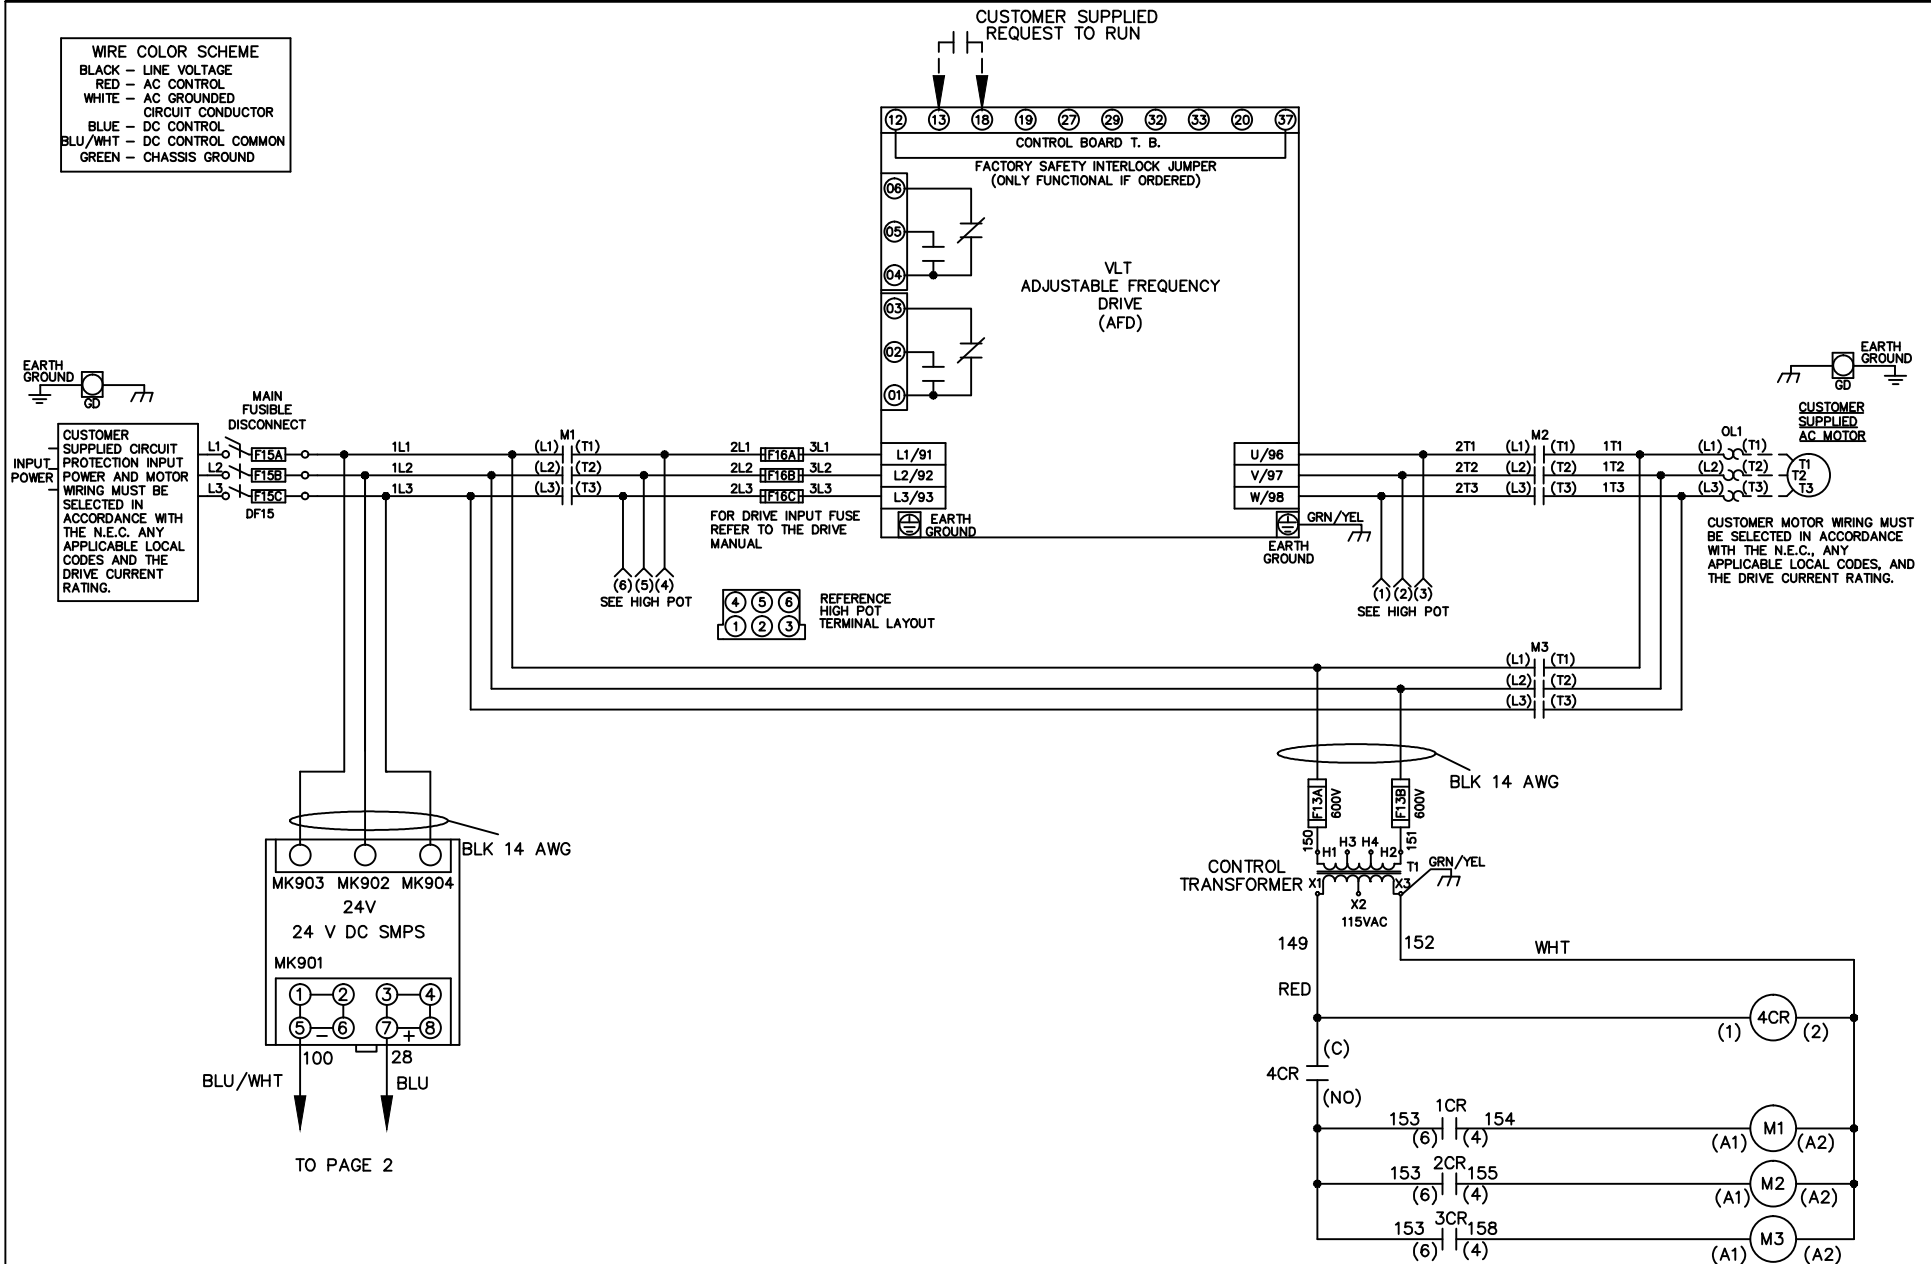

WIRE COLOR SCHEME
 BLACK - LINE VOLTAGE
 RED - AC CONTROL
 WHITE - AC GROUNDED
 WHITE - AC GROUNDED
 CIRCUIT CONDUCTOR
 BLUE - DC CONTROL
 BLU/WHT - DC CONTROL COMMON
 GREEN - CHASSIS GROUND

-NOTICE-

THIS DRAWING IS PROPRIETARY AND SHALL NOT BE COPIED OR ITS CONTENTS DISCLOSED TO OUTSIDE PARTIES WITHOUT THE WRITTEN CONSENT OF THE TRANE COMPANY

DWG NO.

177R0300

REV ECN DATE

001		
REV	ECN	DATE

-NOTICE-
 THIS DRAWING IS PROPRIETARY AND SHALL NOT
 BE COPIED OR ITS CONTENTS DISCLOSED TO
 OUTSIDE PARTIES WITHOUT THE WRITTEN
 CONSENT OF THE TRANE COMPANY

DRN JNW
 3/2/11
 APR

NAME DWG,P5,
 ECB,FD,
 208V

MODEL

PAGE 2 OF 2

SIZE A

DWG NO. 177R0300

THE TRANE COMPANY
 A DIVISION OF
 AMERICAN STANDARD INC.