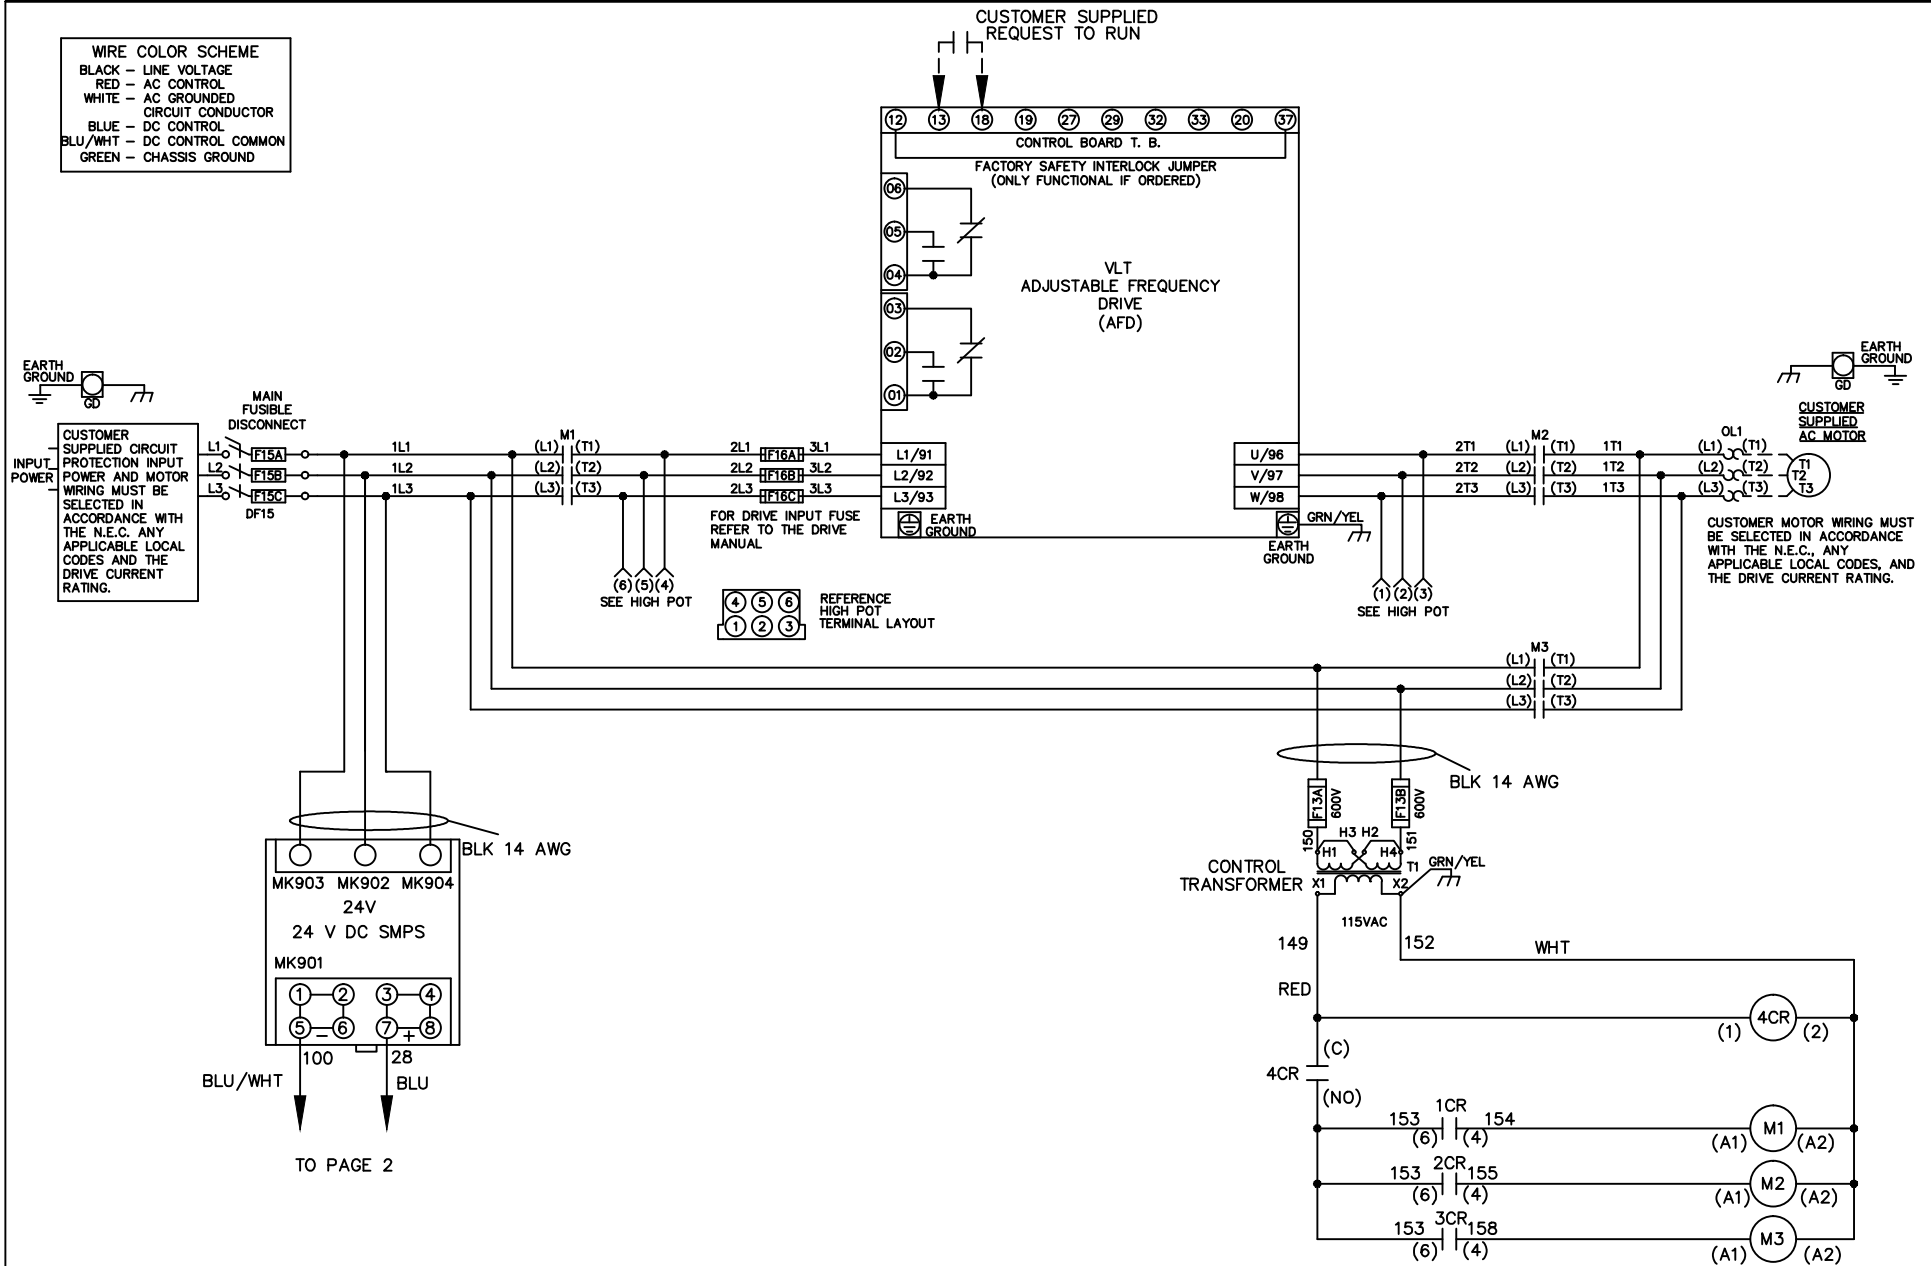

WIRE COLOR SCHEME  
 BLACK - LINE VOLTAGE  
 RED - AC CONTROL  
 WHITE - AC GROUNDED  
 WHITE - AC GROUNDED  
 CIRCUIT CONDUCTOR  
 BLUE - DC CONTROL  
 BLU/WHT - DC CONTROL COMMON  
 GREEN - CHASSIS GROUND

APR

MODEL

PAGE 1 OF 2

SIZE A

DWG NO.

177R0301

001

REV ECN DATE