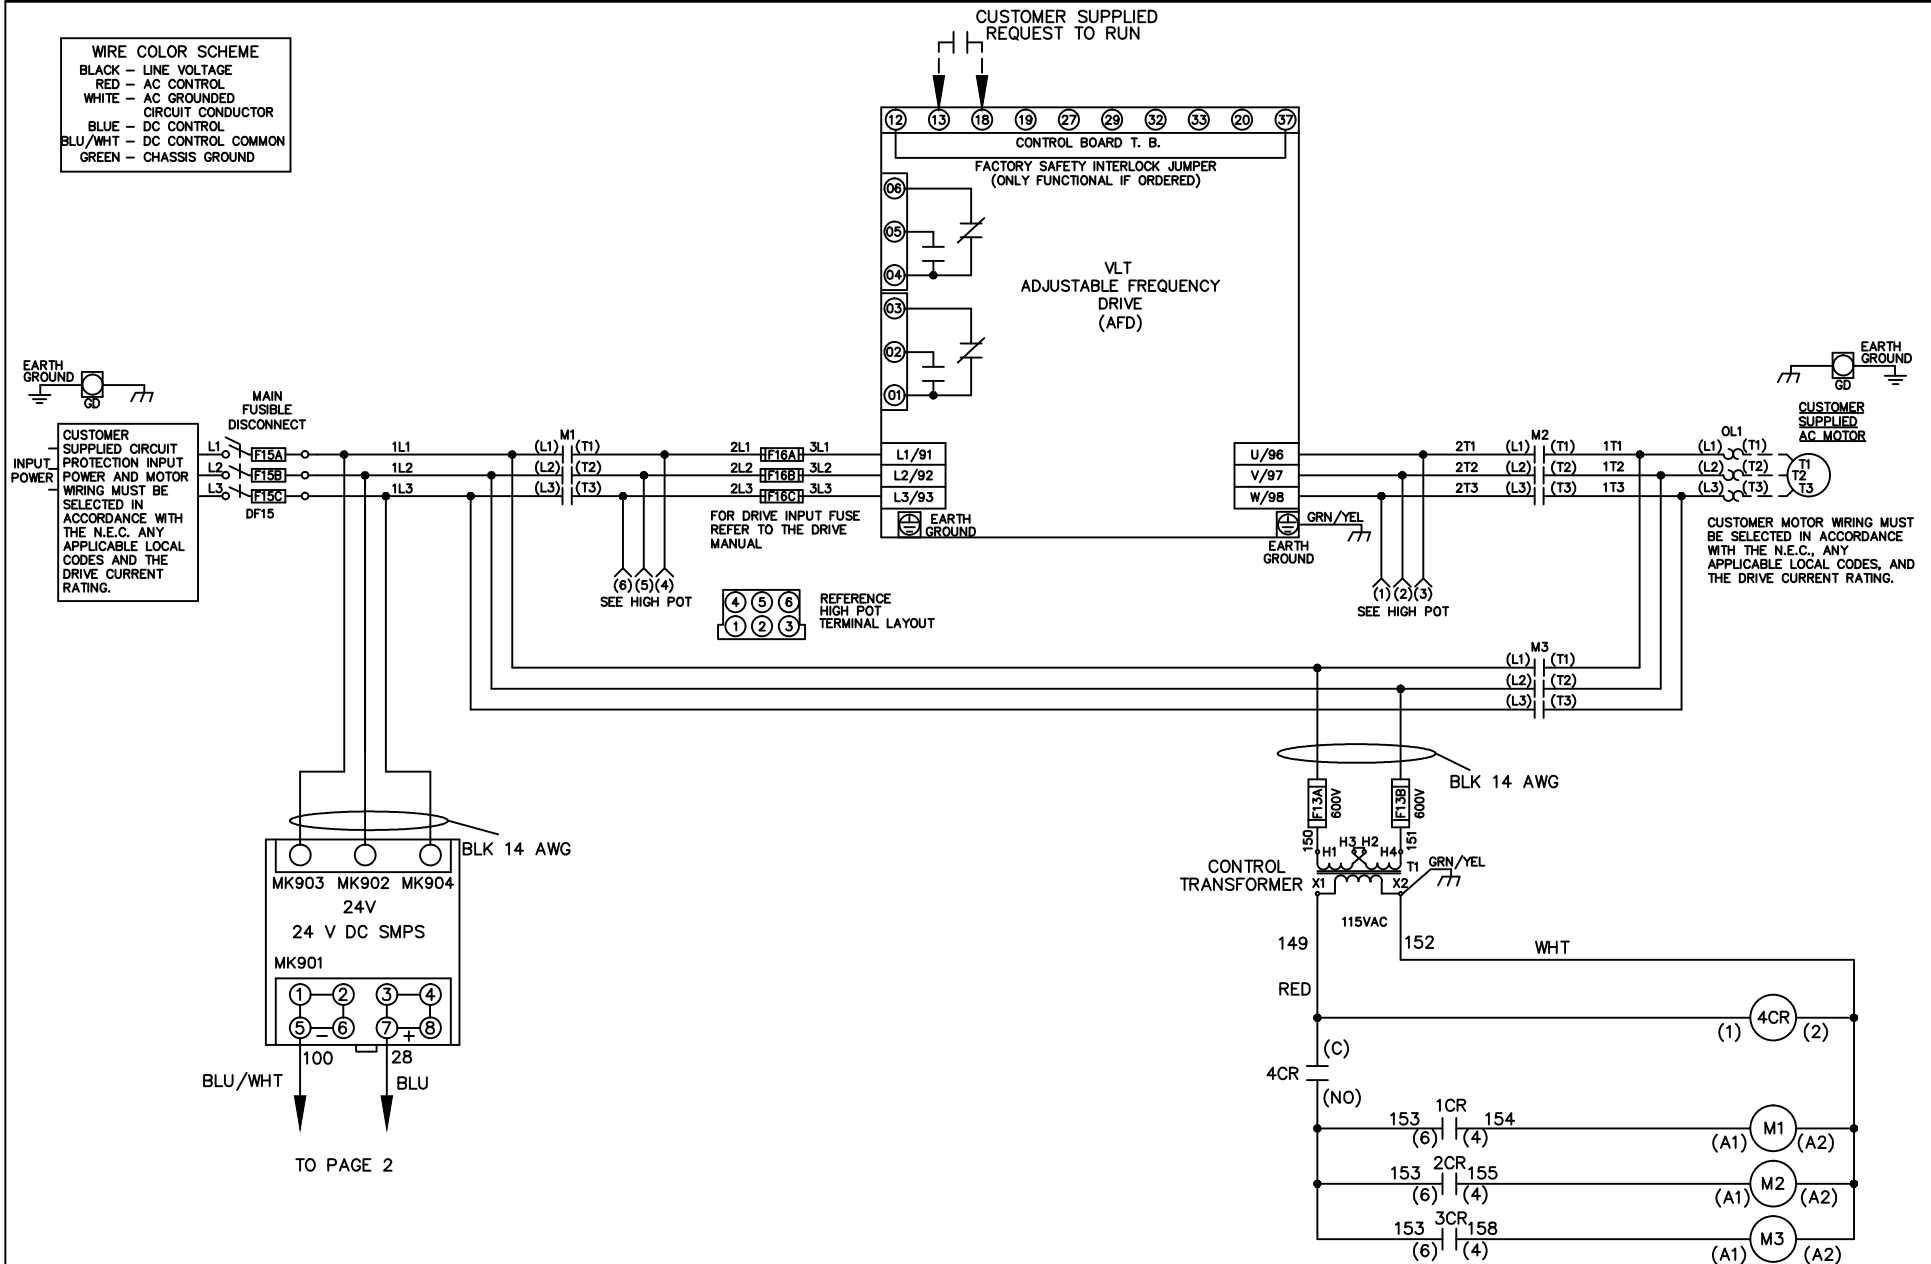

WIRE COLOR SCHEME
 BLACK - LINE VOLTAGE
 RED - AC CONTROL
 WHITE - AC GROUNDED
 WHITE - AC GROUNDED
 CIRCUIT CONDUCTOR
 BLUE - DC CONTROL
 BLU/WHT - DC CONTROL COMMON
 GREEN - CHASSIS GROUND

-NOTICE-

THIS DRAWING IS PROPRIETARY AND SHALL NOT BE COPIED OR ITS CONTENTS DISCLOSED TO OUTSIDE PARTIES WITHOUT THE WRITTEN CONSENT OF THE TRANE COMPANY

DWG NO.

177R0302

REV ECN DATE

001		
REV	ECN	DATE

-NOTICE-
 THIS DRAWING IS PROPRIETARY AND SHALL NOT
 BE COPIED OR ITS CONTENTS DISCLOSED TO
 OUTSIDE PARTIES WITHOUT THE WRITTEN
 CONSENT OF THE TRANE COMPANY