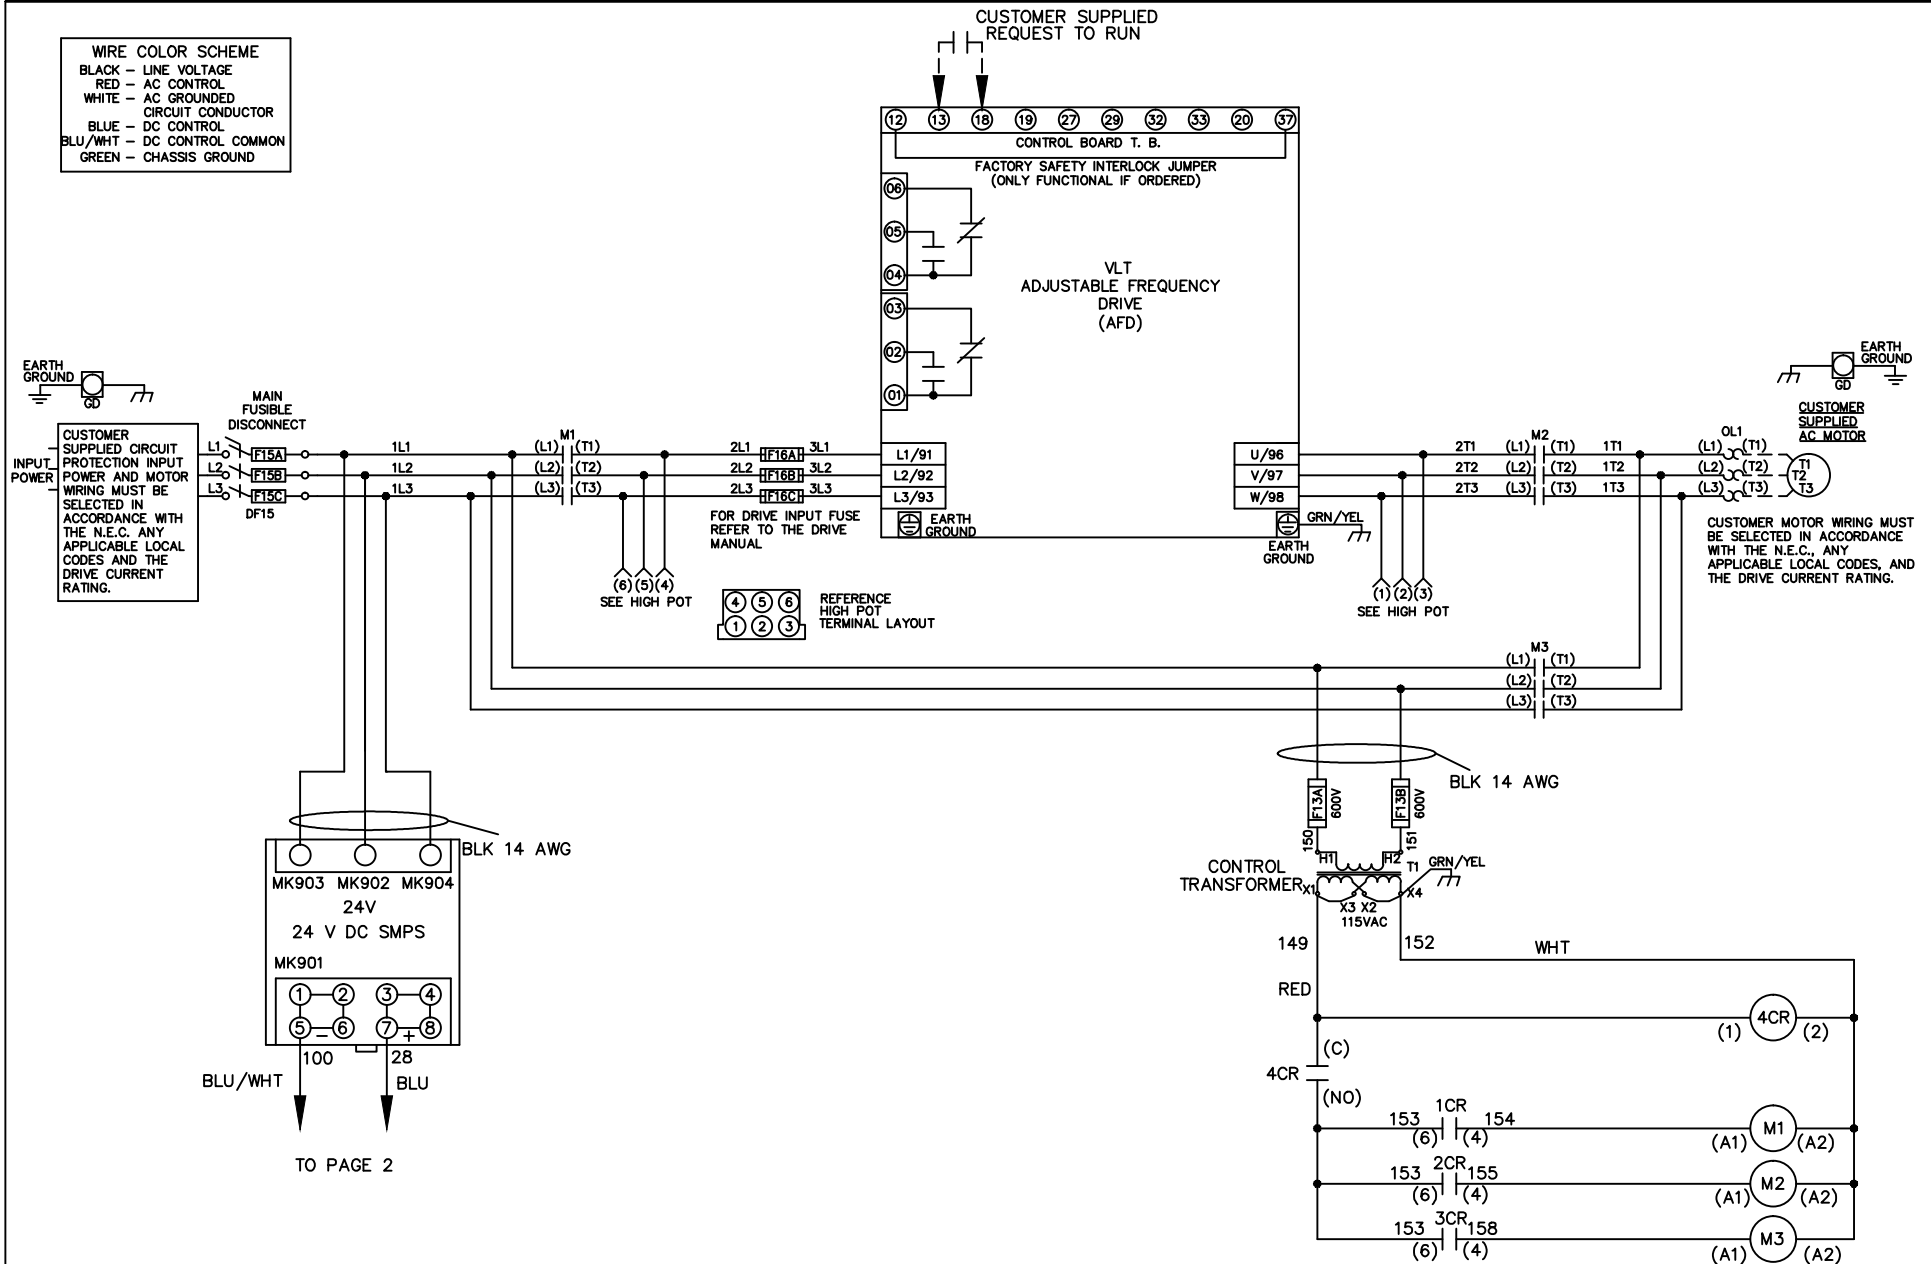

WIRE COLOR SCHEME  
 BLACK - LINE VOLTAGE  
 RED - AC CONTROL  
 WHITE - AC GROUNDED  
 WHITE - AC GROUNDED  
 CIRCUIT CONDUCTOR  
 BLUE - DC CONTROL  
 BLU/WHT - DC CONTROL COMMON  
 GREEN - CHASSIS GROUND

MODEL

THE TRANE COMPANY  
A DIVISION OF  
AMERICAN STANDARD INC.

001

REV ECN DATE

PAGE 1 OF 2

SIZE A

DWG NO.

177R0303

NAME DWG,P5,  
 ECB,FD,  
 600V

MODEL

PAGE 2 OF 2

SIZE A

DWG No. 177R0303

**THE TRANE COMPANY**  
 A DIVISION OF  
 AMERICAN STANDARD INC.