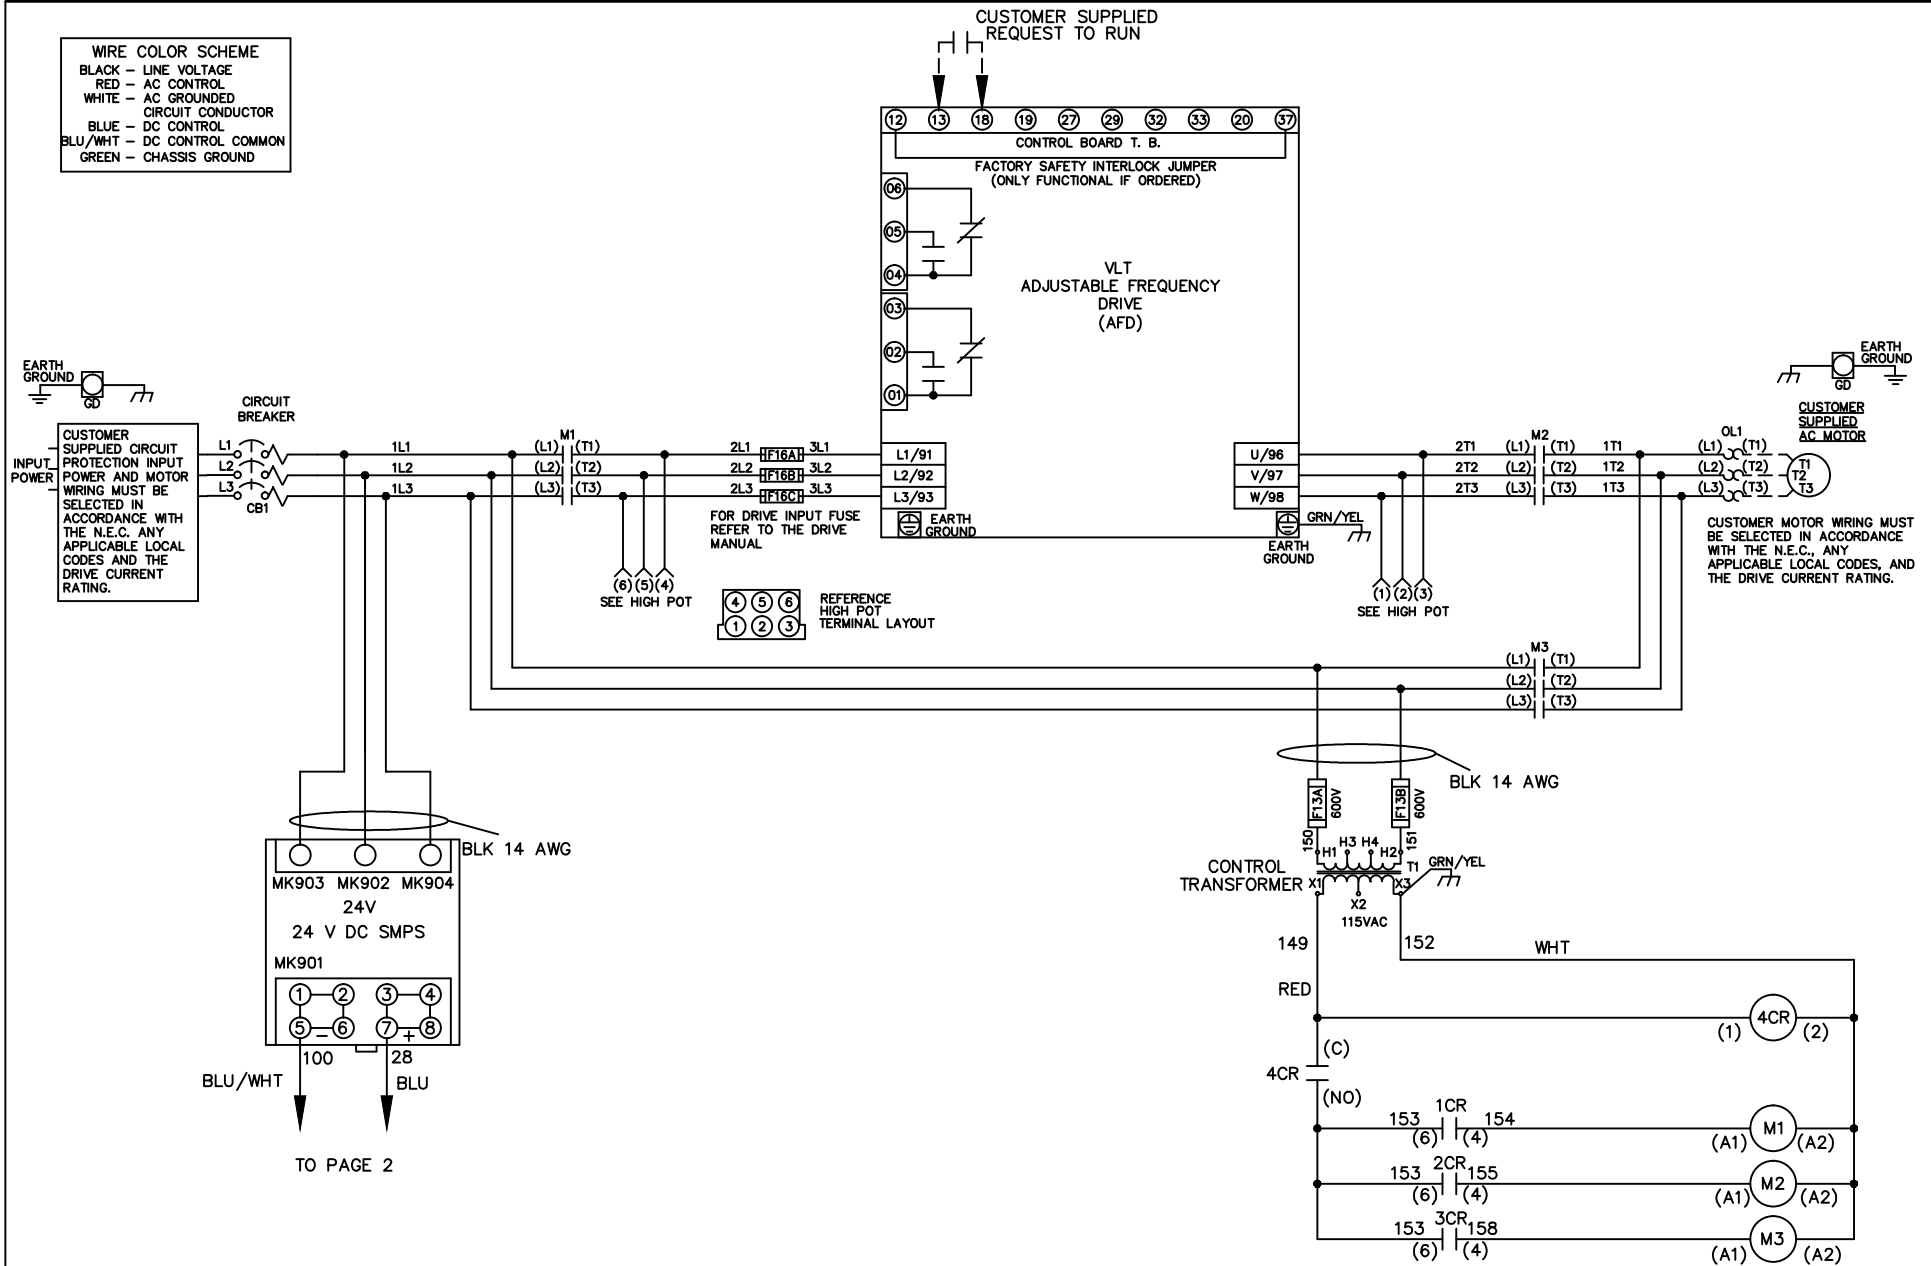

WIRE COLOR SCHEME
 BLACK - LINE VOLTAGE
 RED - AC CONTROL
 WHITE - AC GROUNDED
 CIRCUI CONDUCTOR
 BLUE - DC CONTROL
 BLU/WHT - DC CONTROL COMMON
 GREEN - CHASSIS GROUND

-NOTICE-

THIS DRAWING IS PROPRIETARY AND SHALL NOT BE COPIED OR ITS CONTENTS DISCLOSED TO OUTSIDE PARTIES WITHOUT THE WRITTEN CONSENT OF THE TRANE COMPANY

NAME DWG,P5,
 ECB,CB,
 208V

MODEL

PAGE 2 OF 2

SIZE A

DWG No. 177R0304

THE TRANE COMPANY
 A DIVISION OF
 AMERICAN STANDARD INC.