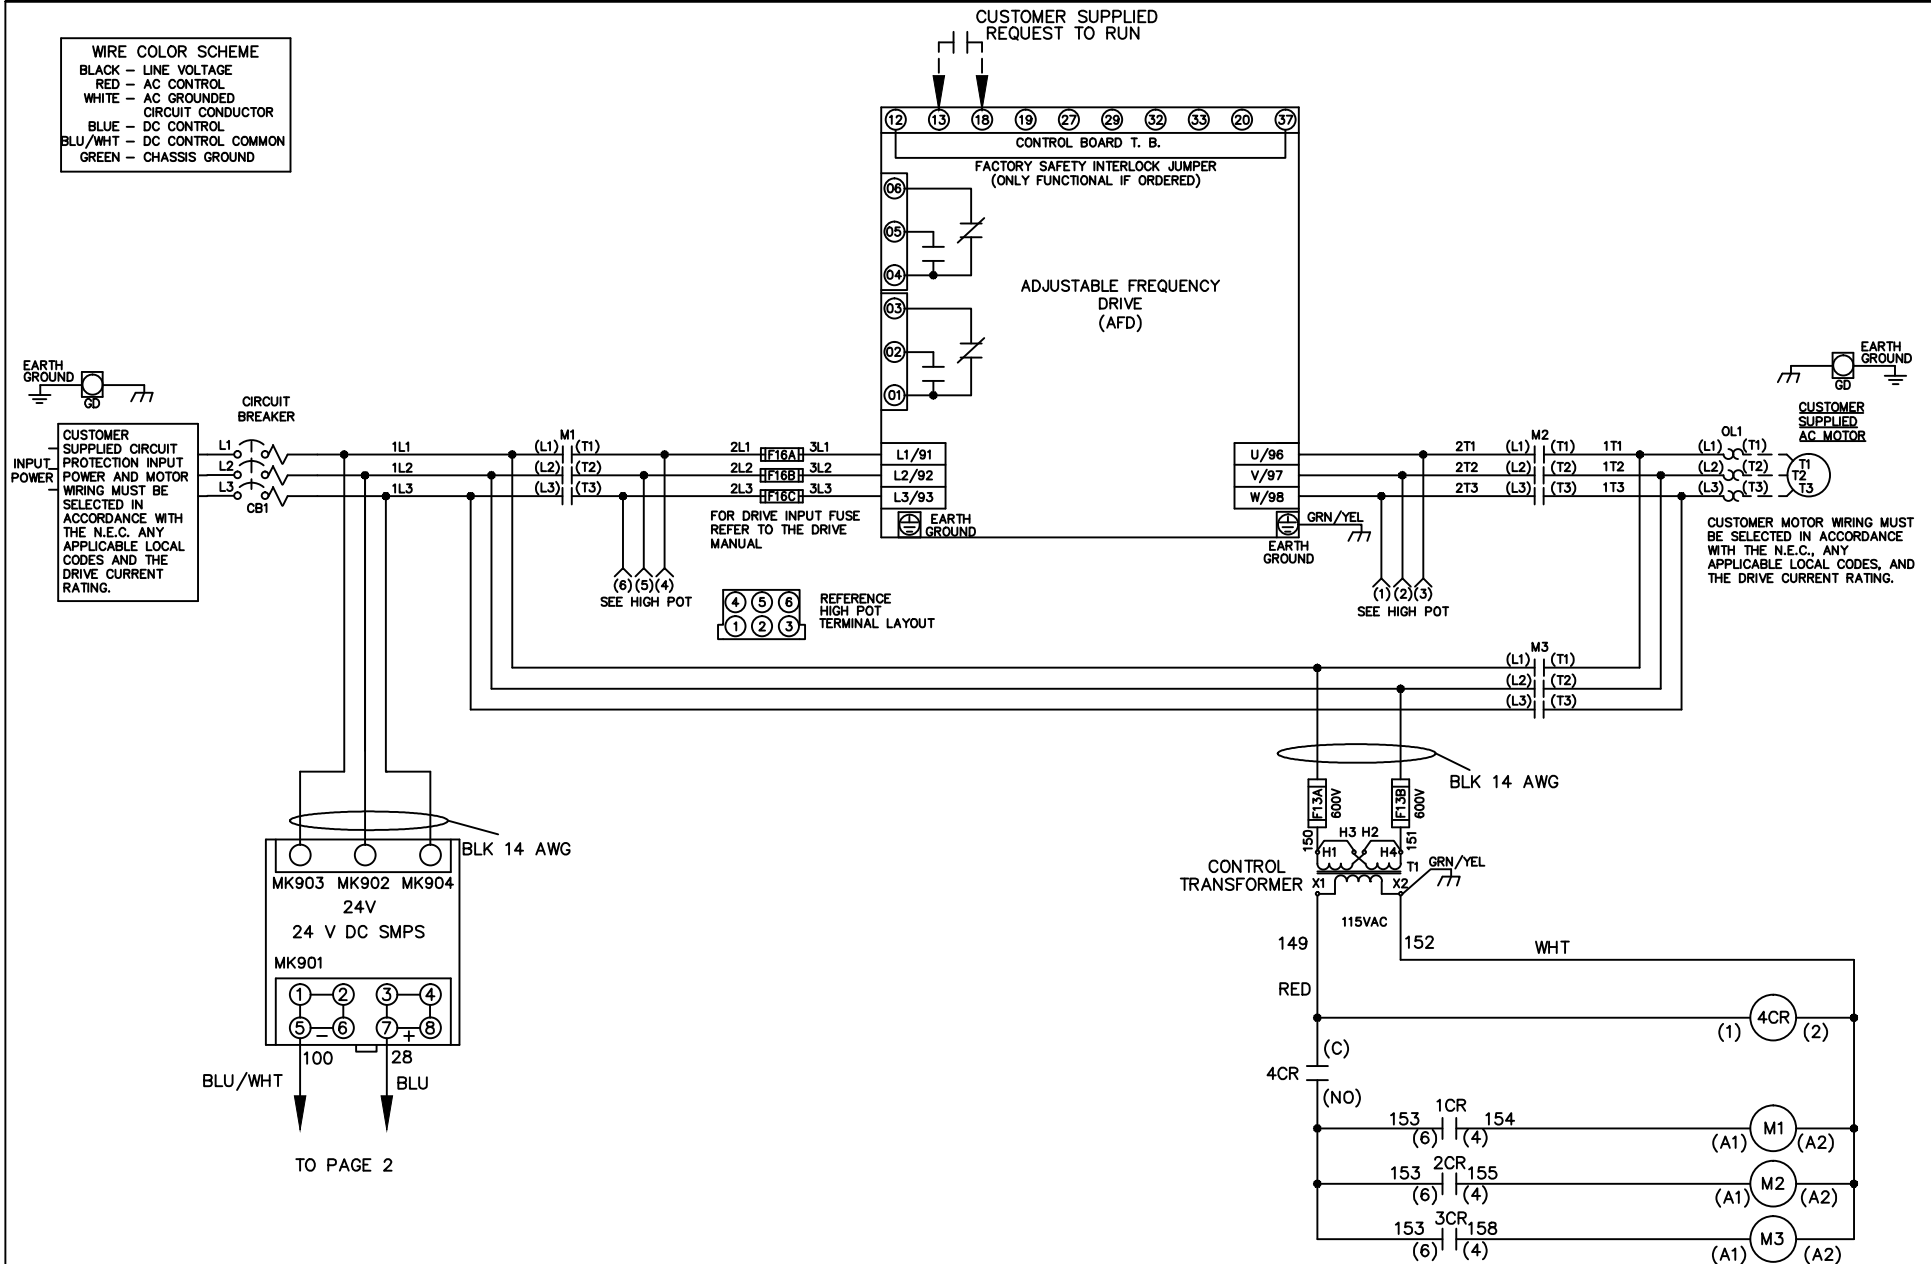

WIRE COLOR SCHEME
 BLACK - LINE VOLTAGE
 RED - AC CONTROL
 WHITE - AC GROUNDED
 CIRCUI CONDUCTOR
 BLUE - DC CONTROL
 BLU/WHT - DC CONTROL COMMON
 GREEN - CHASSIS GROUND

TO PAGE 2

			-NOTICE-		DRN JNW	NAME DWG, C4,		THE TRANE COMPANY A DIVISION OF AMERICAN STANDARD INC.	
			THIS DRAWING IS PROPRIETARY AND SHALL NOT BE COPIED OR ITS CONTENTS DISCLOSED TO OUTSIDE PARTIES WITHOUT THE WRITTEN CONSENT OF THE TRANE COMPANY		3/2/11	ECB, CB, 230V			
001							APR	MODEL	PAGE 1 OF 2
REV	ECN	DATE							

MODEL

PAGE 2 OF 2

SIZE A

DWG No. 177R0305

THE TRANE COMPANY
 A DIVISION OF
 AMERICAN STANDARD INC.