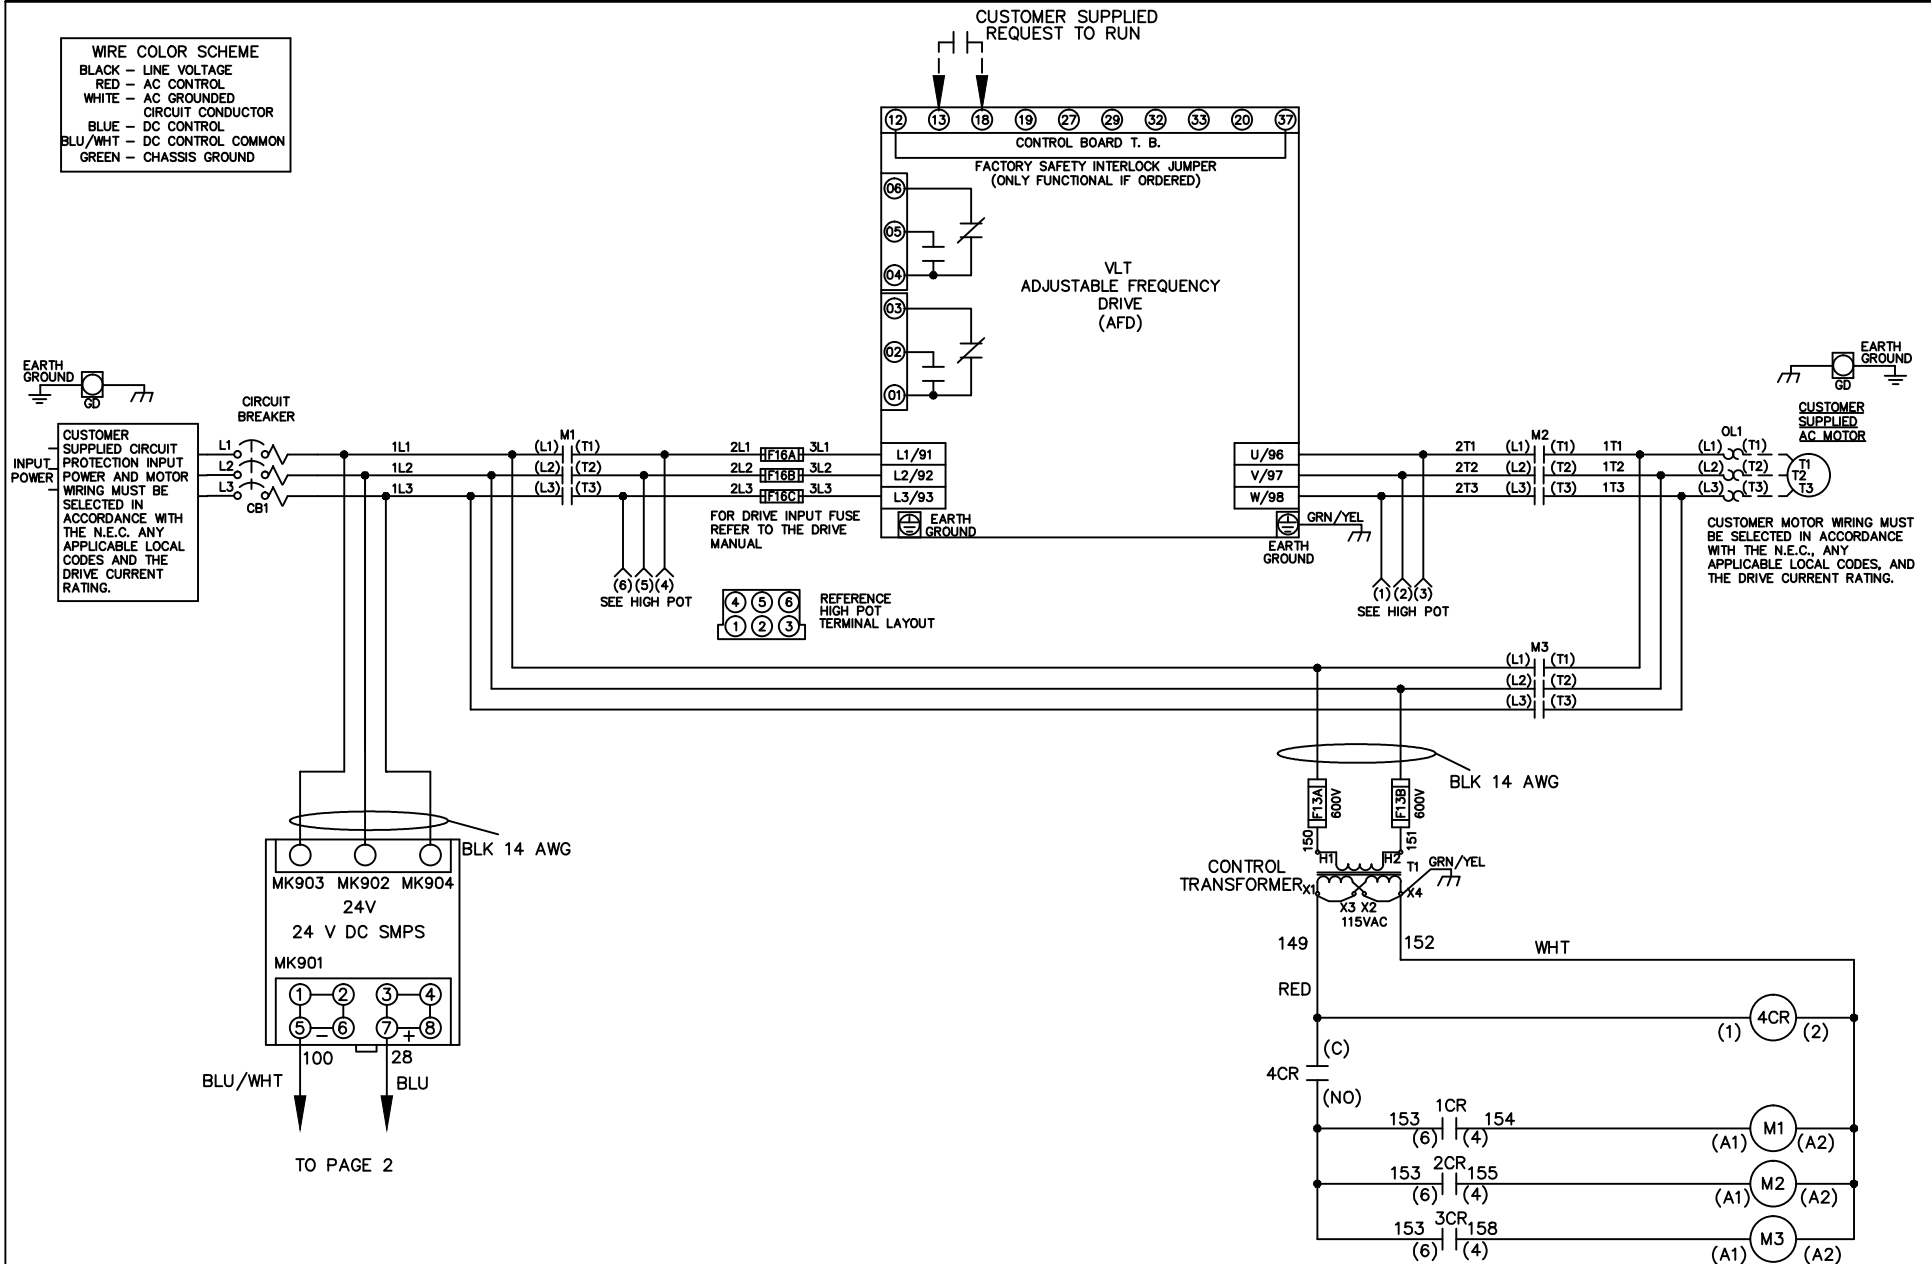

WIRE COLOR SCHEME  
 BLACK - LINE VOLTAGE  
 RED - AC CONTROL  
 WHITE - AC GROUNDED  
 CIRCUIT CONDUCTOR  
 BLUE - DC CONTROL  
 BLU/WHT - DC CONTROL COMMON  
 GREEN - CHASSIS GROUND

TO PAGE 2

-NOTICE-

001

REV ECN DATE

PAGE 1 OF 2

SIZE A

DWG NO.

177R0307

001		
REV	ECN	DATE

-NOTICE-  
 THIS DRAWING IS PROPRIETARY AND SHALL NOT  
 BE COPIED OR ITS CONTENTS DISCLOSED TO  
 OUTSIDE PARTIES WITHOUT THE WRITTEN  
 CONSENT OF THE TRANE COMPANY