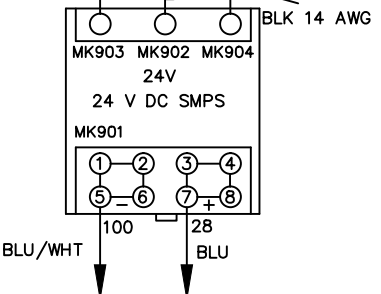

WIRE COLOR SCHEME  
 BLACK - LINE VOLTAGE  
 RED - AC CONTROL  
 WHITE - AC GROUNDED  
 CIRCUIT CONDUCTOR  
 BLUE - DC CONTROL  
 BLU/WHT - DC CONTROL COMMON  
 GREEN - CHASSIS GROUND

TO PAGE 2

			-NOTICE-		DRN JNW 3/2/11		NAME DWG,P3-P4, ECB,NFD		THE TRANE COMPANY A DIVISION OF AMERICAN STANDARD INC.	
002	LP11061	9/23/11	THIS DRAWING IS PROPRIETARY AND SHALL NOT BE COPIED OR ITS CONTENTS DISCLOSED TO OUTSIDE PARTIES WITHOUT THE WRITTEN CONSENT OF THE TRANE COMPANY			APR	MODEL	PAGE 1 OF 2	SIZE A	DWG NO. 177R0320
REV	ECN	DATE								

NAME DWG,P3-P4,  
 ECB,NFD  
 -----  
 MODEL

PAGE 2 OF 2

SIZE A

DWG No. 177R0320

**THE TRANE COMPANY**  
 A DIVISION OF  
 AMERICAN STANDARD INC.