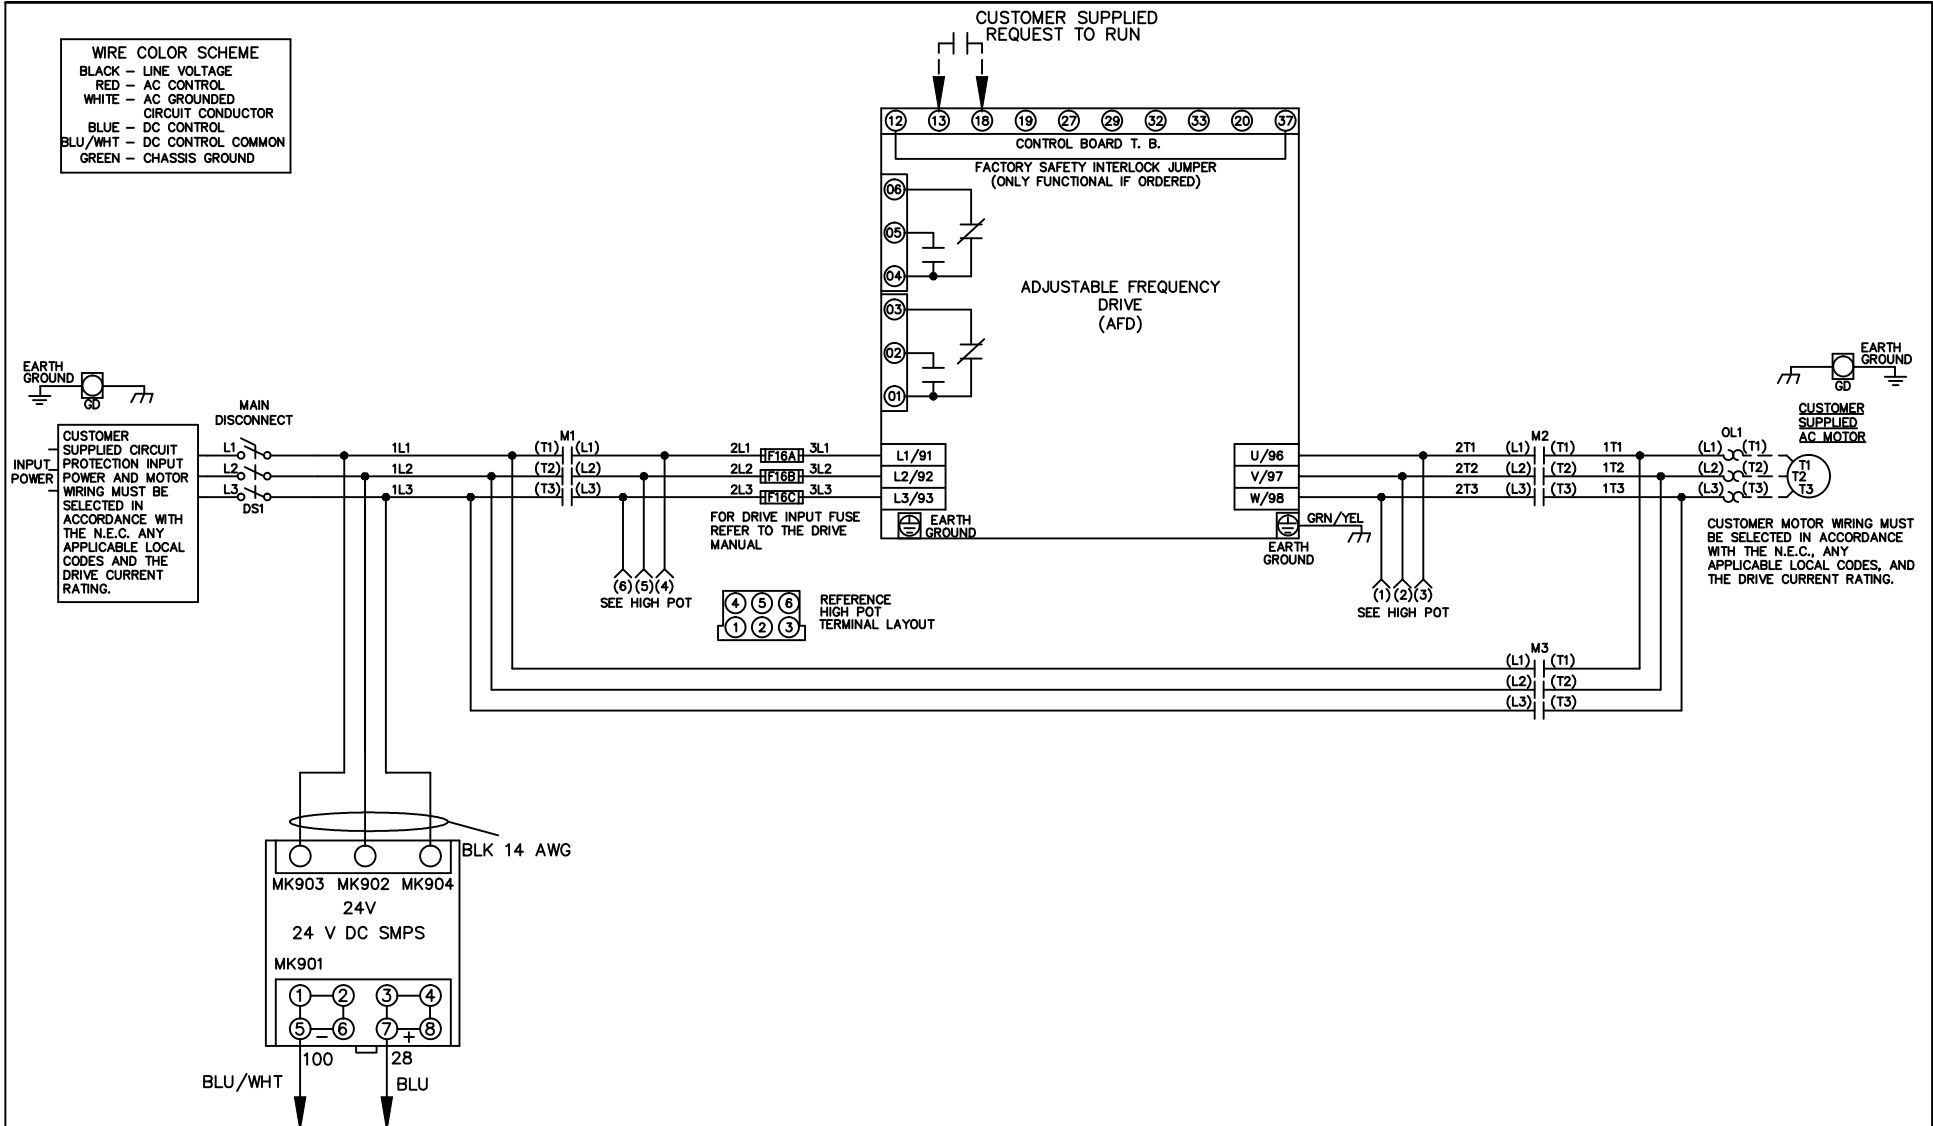

WIRE COLOR SCHEME  
 BLACK - LINE VOLTAGE  
 RED - AC CONTROL  
 WHITE - AC GROUNDED  
 CIRCUIT CONDUCTOR  
 BLUE - DC CONTROL  
 BLU/WHT - DC CONTROL COMMON  
 GREEN - CHASSIS GROUND

TO PAGE 2

			-NOTICE-		DRN JNW 3/2/11		NAME DWG,P3-P4, ECB,NFD		THE TRANE COMPANY A DIVISION OF AMERICAN STANDARD INC.	
002	LP11061	9/23/11	THIS DRAWING IS PROPRIETARY AND SHALL NOT BE COPIED OR ITS CONTENTS DISCLOSED TO OUTSIDE PARTIES WITHOUT THE WRITTEN CONSENT OF THE TRANE COMPANY			APR	MODEL	PAGE 1 OF 2	SIZE A	DWG NO. 177R0320
REV	ECN	DATE								

NAME DWG,P3-P4,  
 ECB,NFD  
 -----  
 MODEL

PAGE 2 OF 2

SIZE A

DWG No. 177R0320

**THE TRANE COMPANY**  
 A DIVISION OF  
 AMERICAN STANDARD INC.