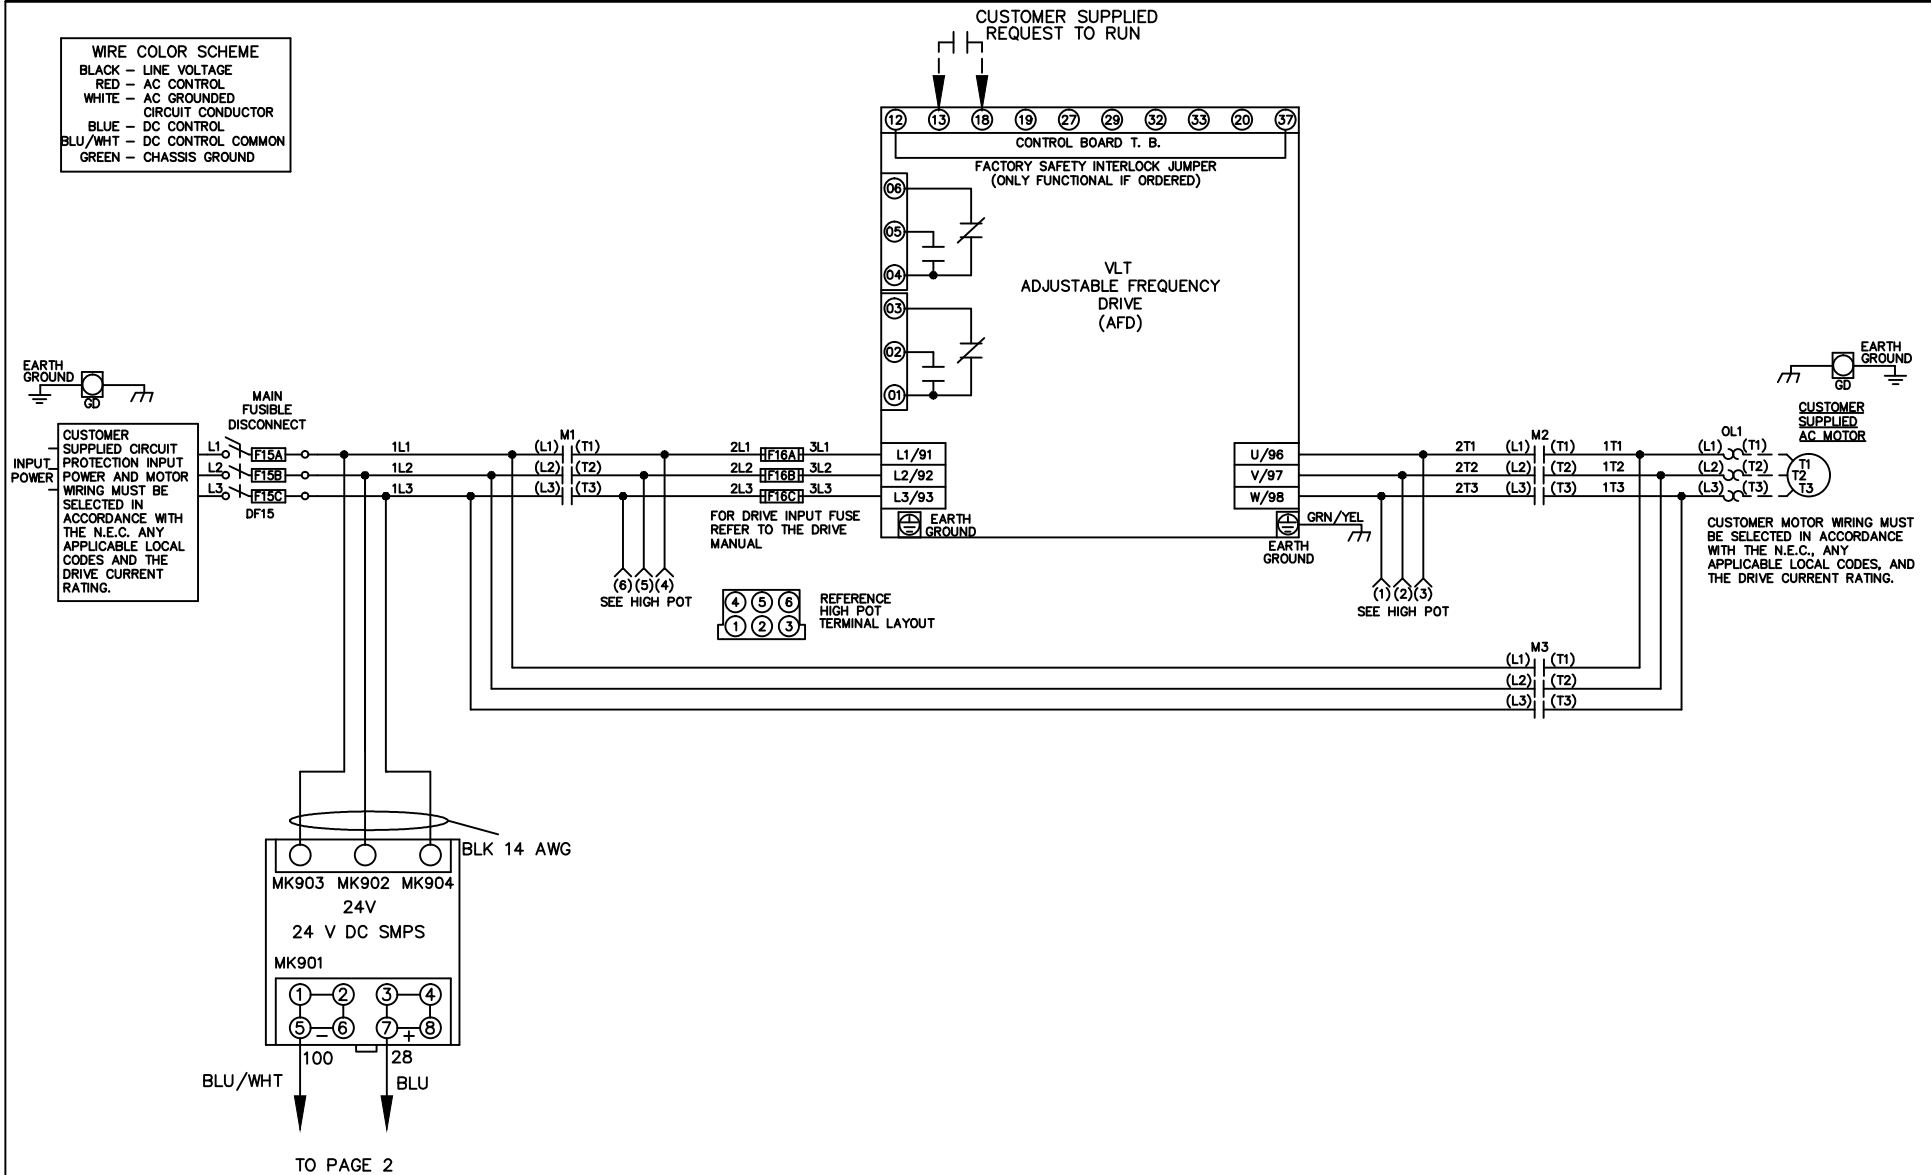

WIRE COLOR SCHEME
 BLACK - LINE VOLTAGE
 RED - AC CONTROL
 WHITE - AC GROUNDED
 CIRCUIT CONDUCTOR
 BLUE - DC CONTROL
 BLU/WHT - DC CONTROL COMMON
 GREEN - CHASSIS GROUND

-NOTICE-

THIS DRAWING IS PROPRIETARY AND SHALL NOT BE COPIED OR ITS CONTENTS DISCLOSED TO OUTSIDE PARTIES WITHOUT THE WRITTEN CONSENT OF THE TRANE COMPANY

DWG NO.

177R0321

REV ECN DATE

001		
REV	ECN	DATE

-NOTICE-
 THIS DRAWING IS PROPRIETARY AND SHALL NOT
 BE COPIED OR ITS CONTENTS DISCLOSED TO
 OUTSIDE PARTIES WITHOUT THE WRITTEN
 CONSENT OF THE TRANE COMPANY