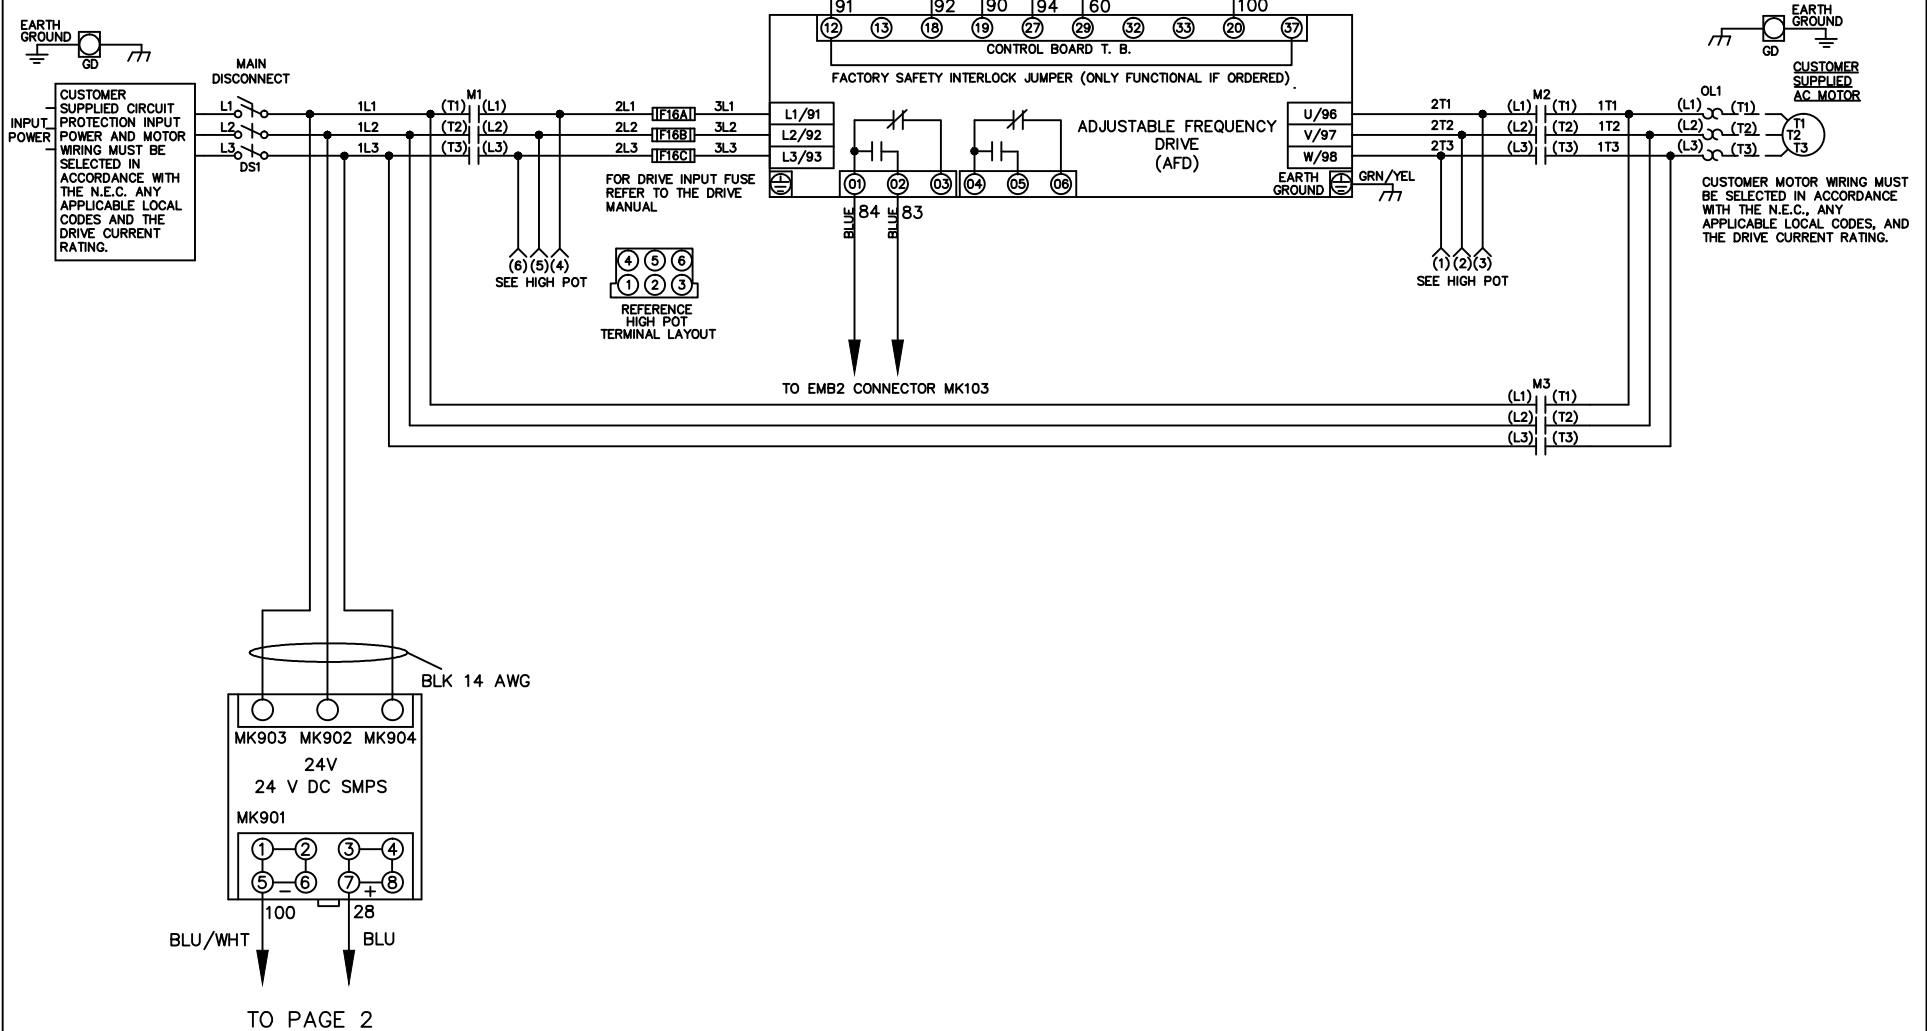

WIRE COLOR SCHEME
 BLACK - LINE VOLTAGE
 RED - AC CONTROL
 WHITE - AC GROUNDED
 CIRCUIT CONDUCTOR
 BLUE - DC CONTROL
 WHT/BLU - DC CONTROL COMMON
 GREEN - CHASSIS GROUND

			-NOTICE-	DRN JNW 3/2/11	NAMEDWG,P3-P4, EMB2,NFD, ----	THE TRANE COMPANY A DIVISION OF AMERICAN STANDARD INC.		
002	LP11061	9/26/11	THIS DRAWING IS PROPRIETARY AND SHALL NOT BE COPIED OR ITS CONTENTS DISCLOSED TO OUTSIDE PARTIES WITHOUT THE WRITTEN CONSENT OF THE TRANE COMPANY	APR	MODEL	PAGE 1 OF 2	SIZE A	DWG NO. 177R0323
REV	ECN	DATE						