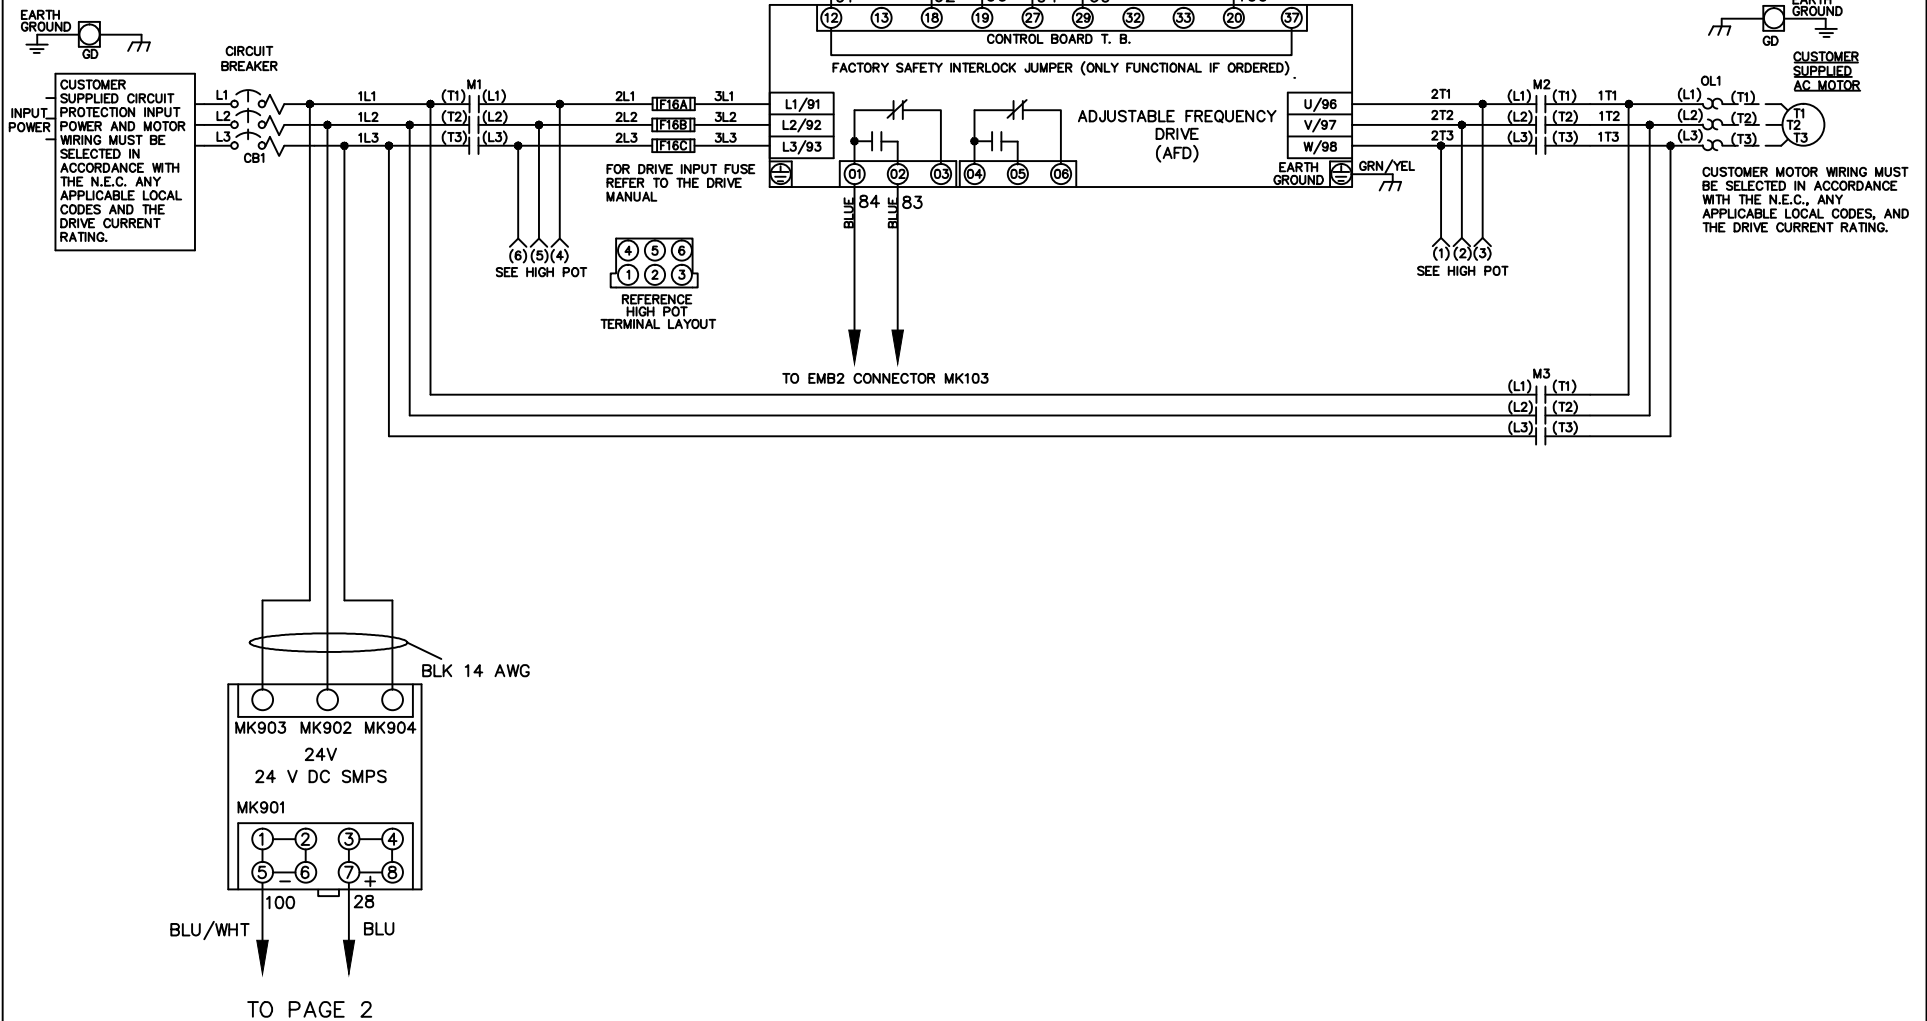

**WIRE COLOR SCHEME**  
 BLACK - LINE VOLTAGE  
 RED - AC CONTROL  
 WHITE - AC GROUNDED  
 CIRCUIT CONDUCTOR  
 BLUE - DC CONTROL  
 WHT/BLU - DC CONTROL COMMON  
 GREEN - CHASSIS GROUND

			-NOTICE-	DRN JNW 3/2/11	NAMEDWG,P3-P4, EMB2,CB, ----		THE TRANE COMPANY A DIVISION OF AMERICAN STANDARD INC.	
002	LP11061	9/26/11	THIS DRAWING IS PROPRIETARY AND SHALL NOT BE COPIED OR ITS CONTENTS DISCLOSED TO OUTSIDE PARTIES WITHOUT THE WRITTEN CONSENT OF THE TRANE COMPANY	APR	MODEL	PAGE 1 OF 2	SIZE A	DWG NO. 177R0325
REV	ECN	DATE						