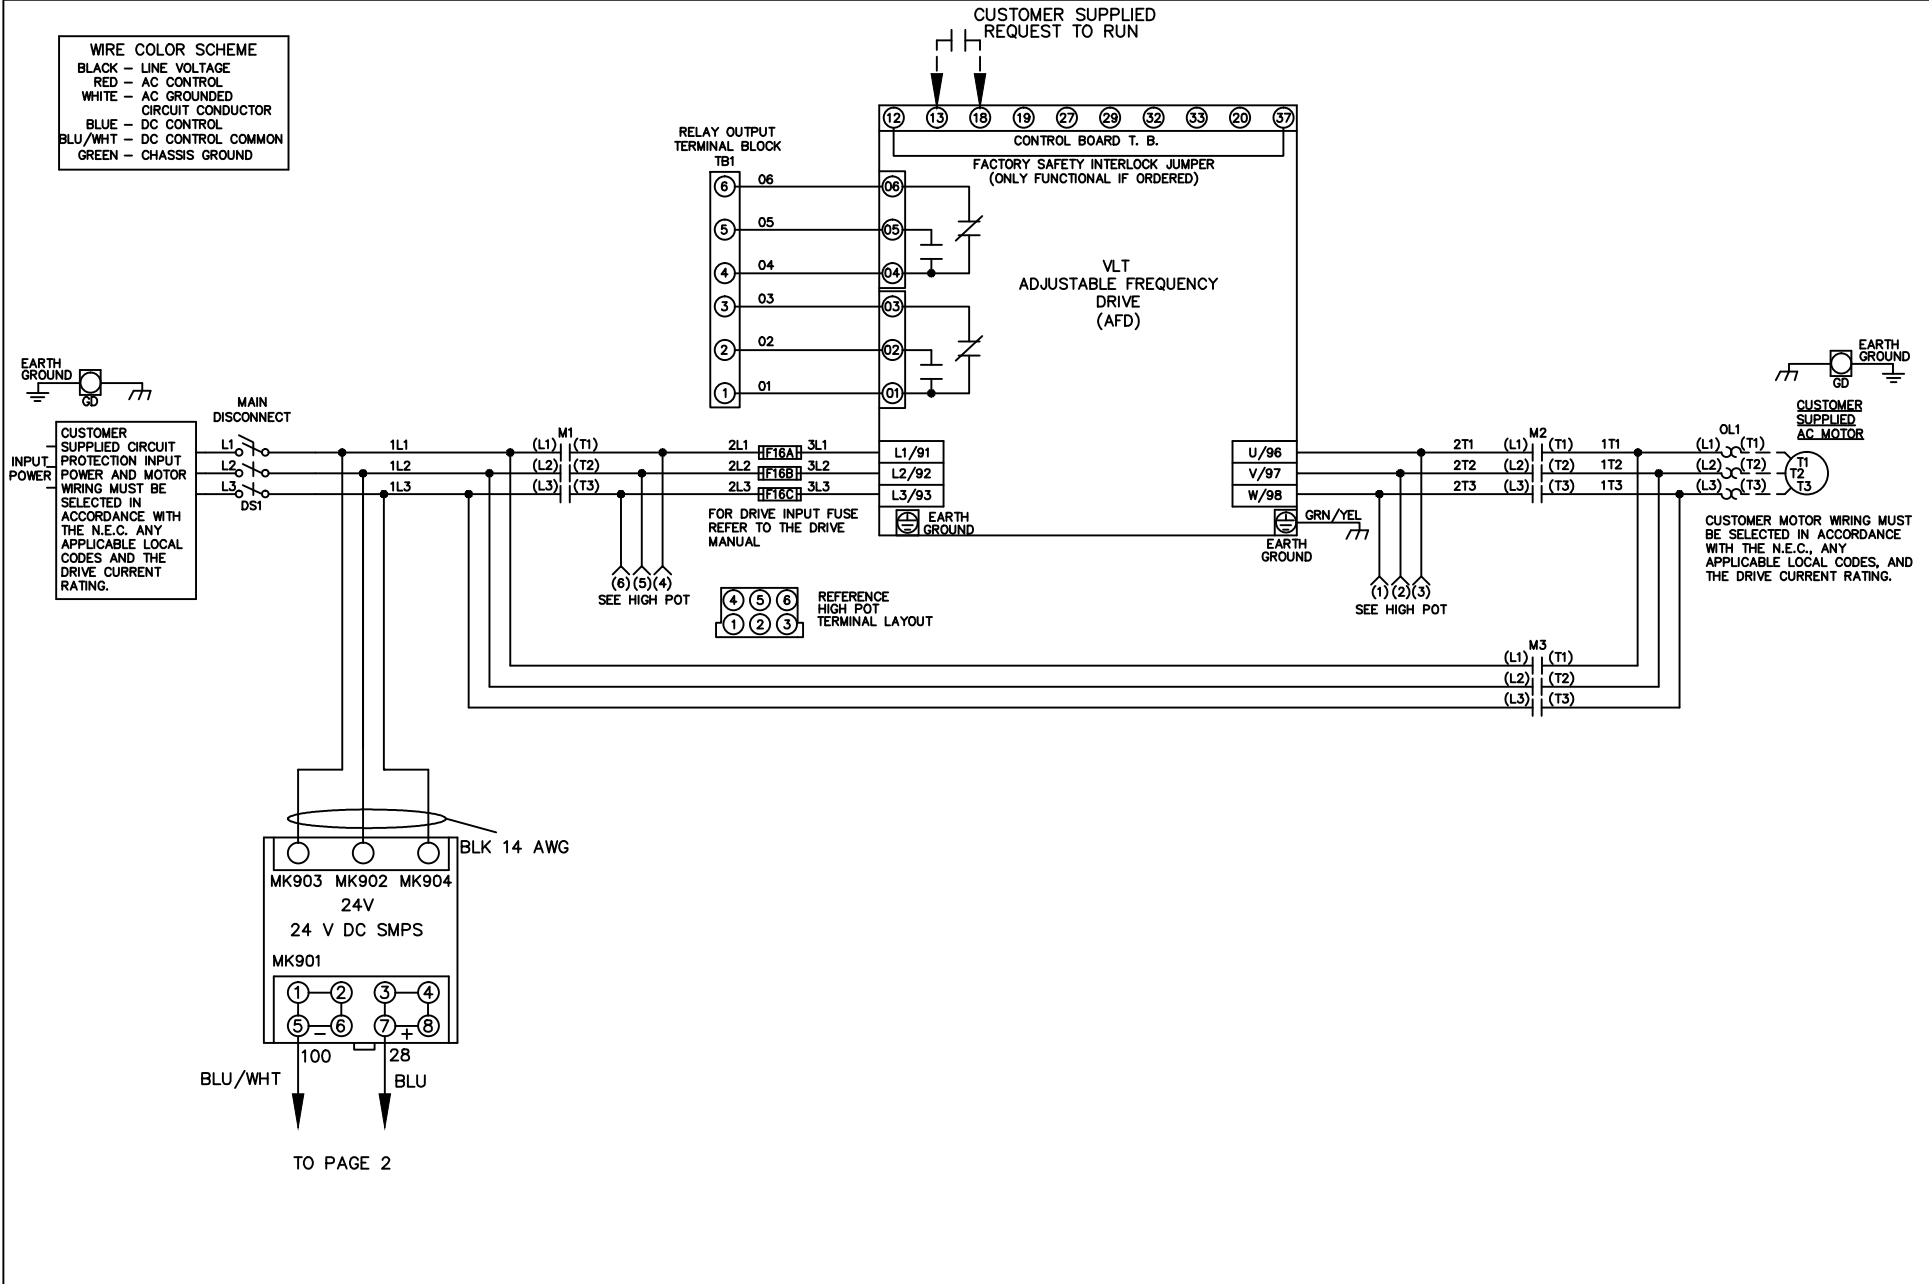

WIRE COLOR SCHEME
 BLACK - LINE VOLTAGE
 RED - AC CONTROL
 WHITE - AC GROUNDED
 CIRCUIT CONDUCTOR
 BLUE - DC CONTROL
 BLU/WHT - DC CONTROL COMMON
 GREEN - CHASSIS GROUND

TO PAGE 2

			-NOTICE-	DRN JNW 3/2/11	NAME DWG,P2, ECB,NFD, ----	THE TRANE COMPANY A DIVISION OF AMERICAN STANDARD INC.	
001			THIS DRAWING IS PROPRIETARY AND SHALL NOT BE COPIED OR ITS CONTENTS DISCLOSED TO OUTSIDE PARTIES WITHOUT THE WRITTEN CONSENT OF THE TRANE COMPANY	APR	MODEL	PAGE 1 OF 2	SIZE A
REV	ECN	DATE					DWG NO. 177R0326

MODEL

PAGE 2 OF 2

SIZE A

DWG NO. 177R0326

THE TRANE COMPANY
 A DIVISION OF
 AMERICAN STANDARD INC.