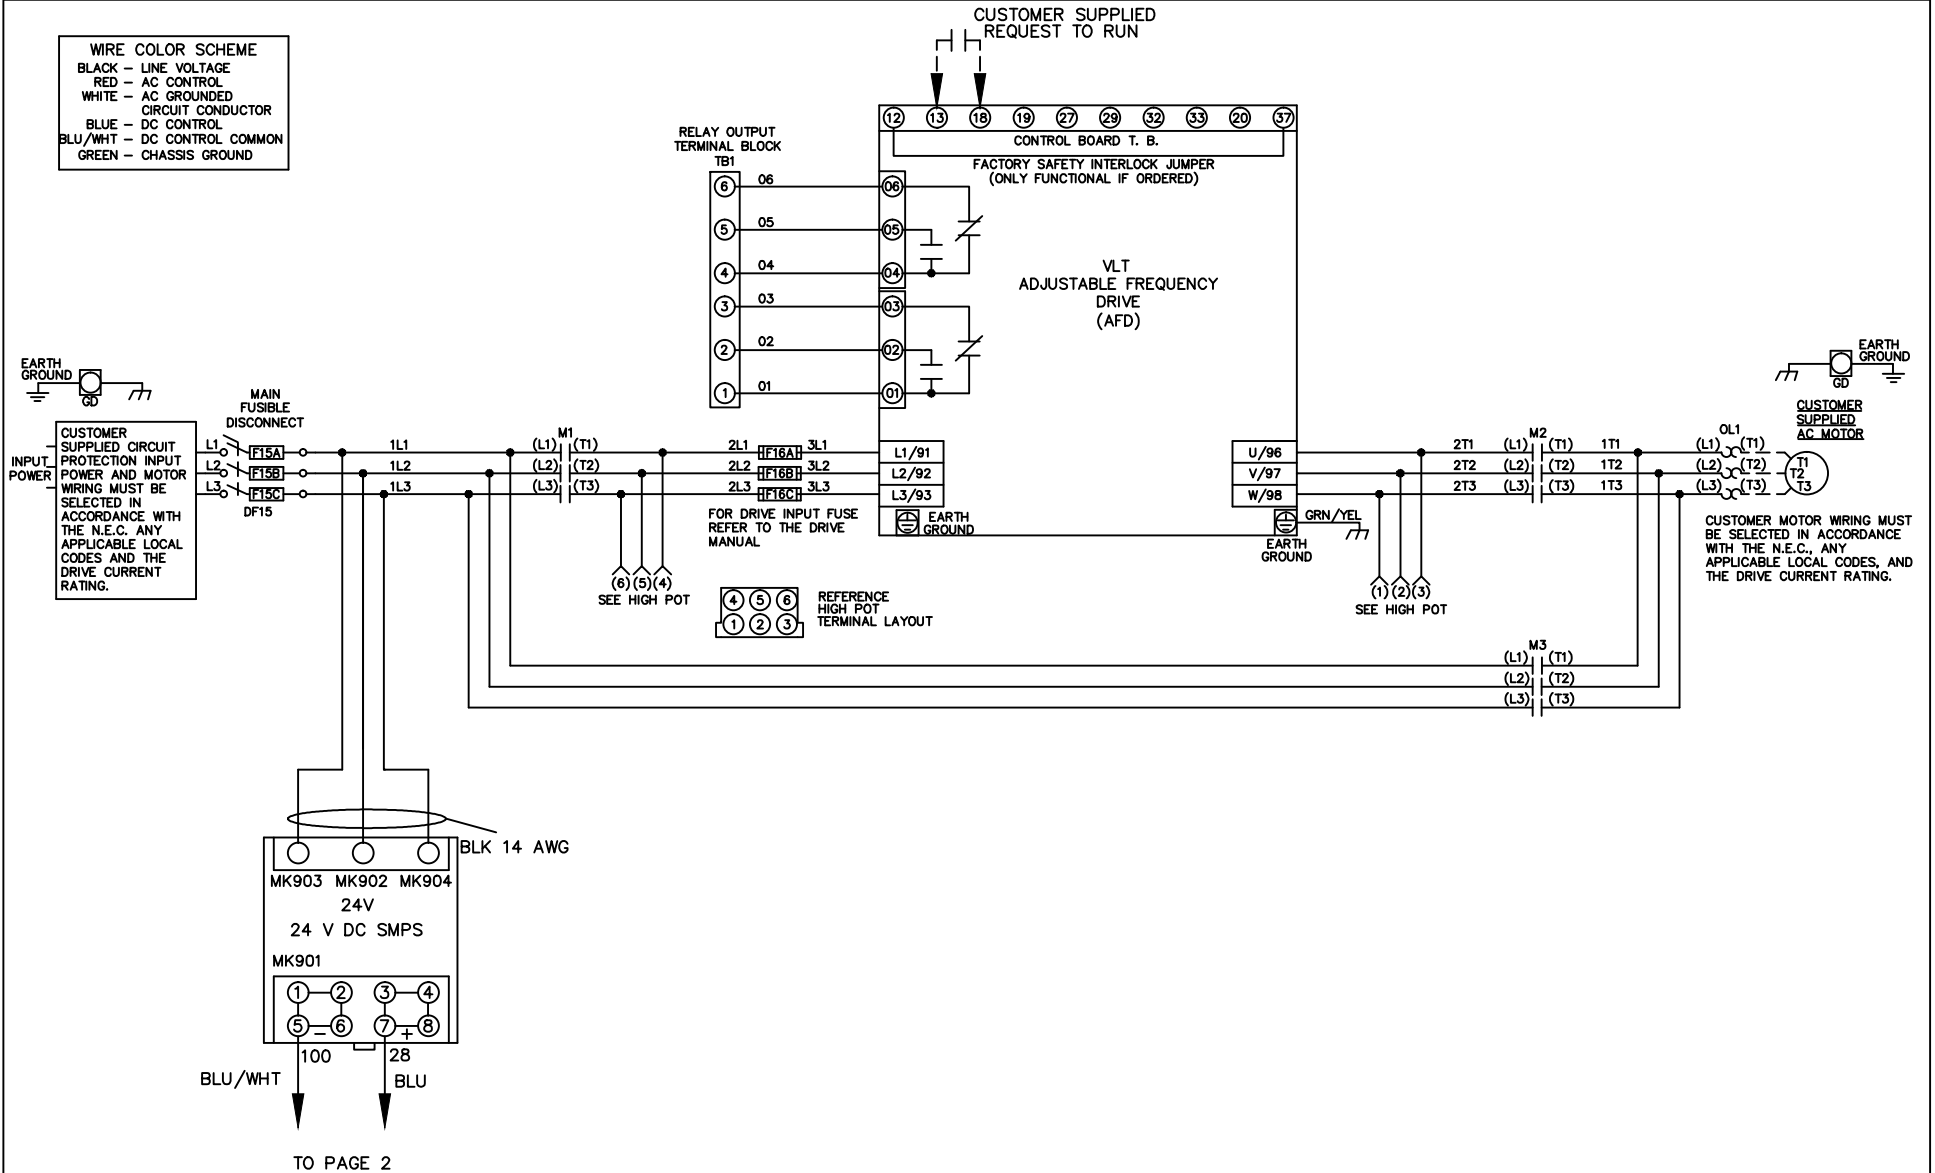

WIRE COLOR SCHEME  
 BLACK - LINE VOLTAGE  
 RED - AC CONTROL  
 WHITE - AC GROUNDED  
 CIRCUIT CONDUCTOR  
 BLUE - DC CONTROL  
 BLU/WHT - DC CONTROL COMMON  
 GREEN - CHASSIS GROUND

			-NOTICE-	DRN JNW 3/2/11	NAME DWG,P2, ECB,FD, ----	THE TRANE COMPANY A DIVISION OF AMERICAN STANDARD INC.	
001			THIS DRAWING IS PROPRIETARY AND SHALL NOT BE COPIED OR ITS CONTENTS DISCLOSED TO OUTSIDE PARTIES WITHOUT THE WRITTEN CONSENT OF THE TRANE COMPANY	APR	MODEL	PAGE 1 OF 2	SIZE A
REV	ECN	DATE					DWG NO. 177R0327

NAME DWG,P2,  
 ECB,FD,  
 -----  
 MODEL

PAGE 2 OF 2

SIZE A

DWG NO. 177R0327

**THE TRANE COMPANY**  
 A DIVISION OF  
 AMERICAN STANDARD INC.