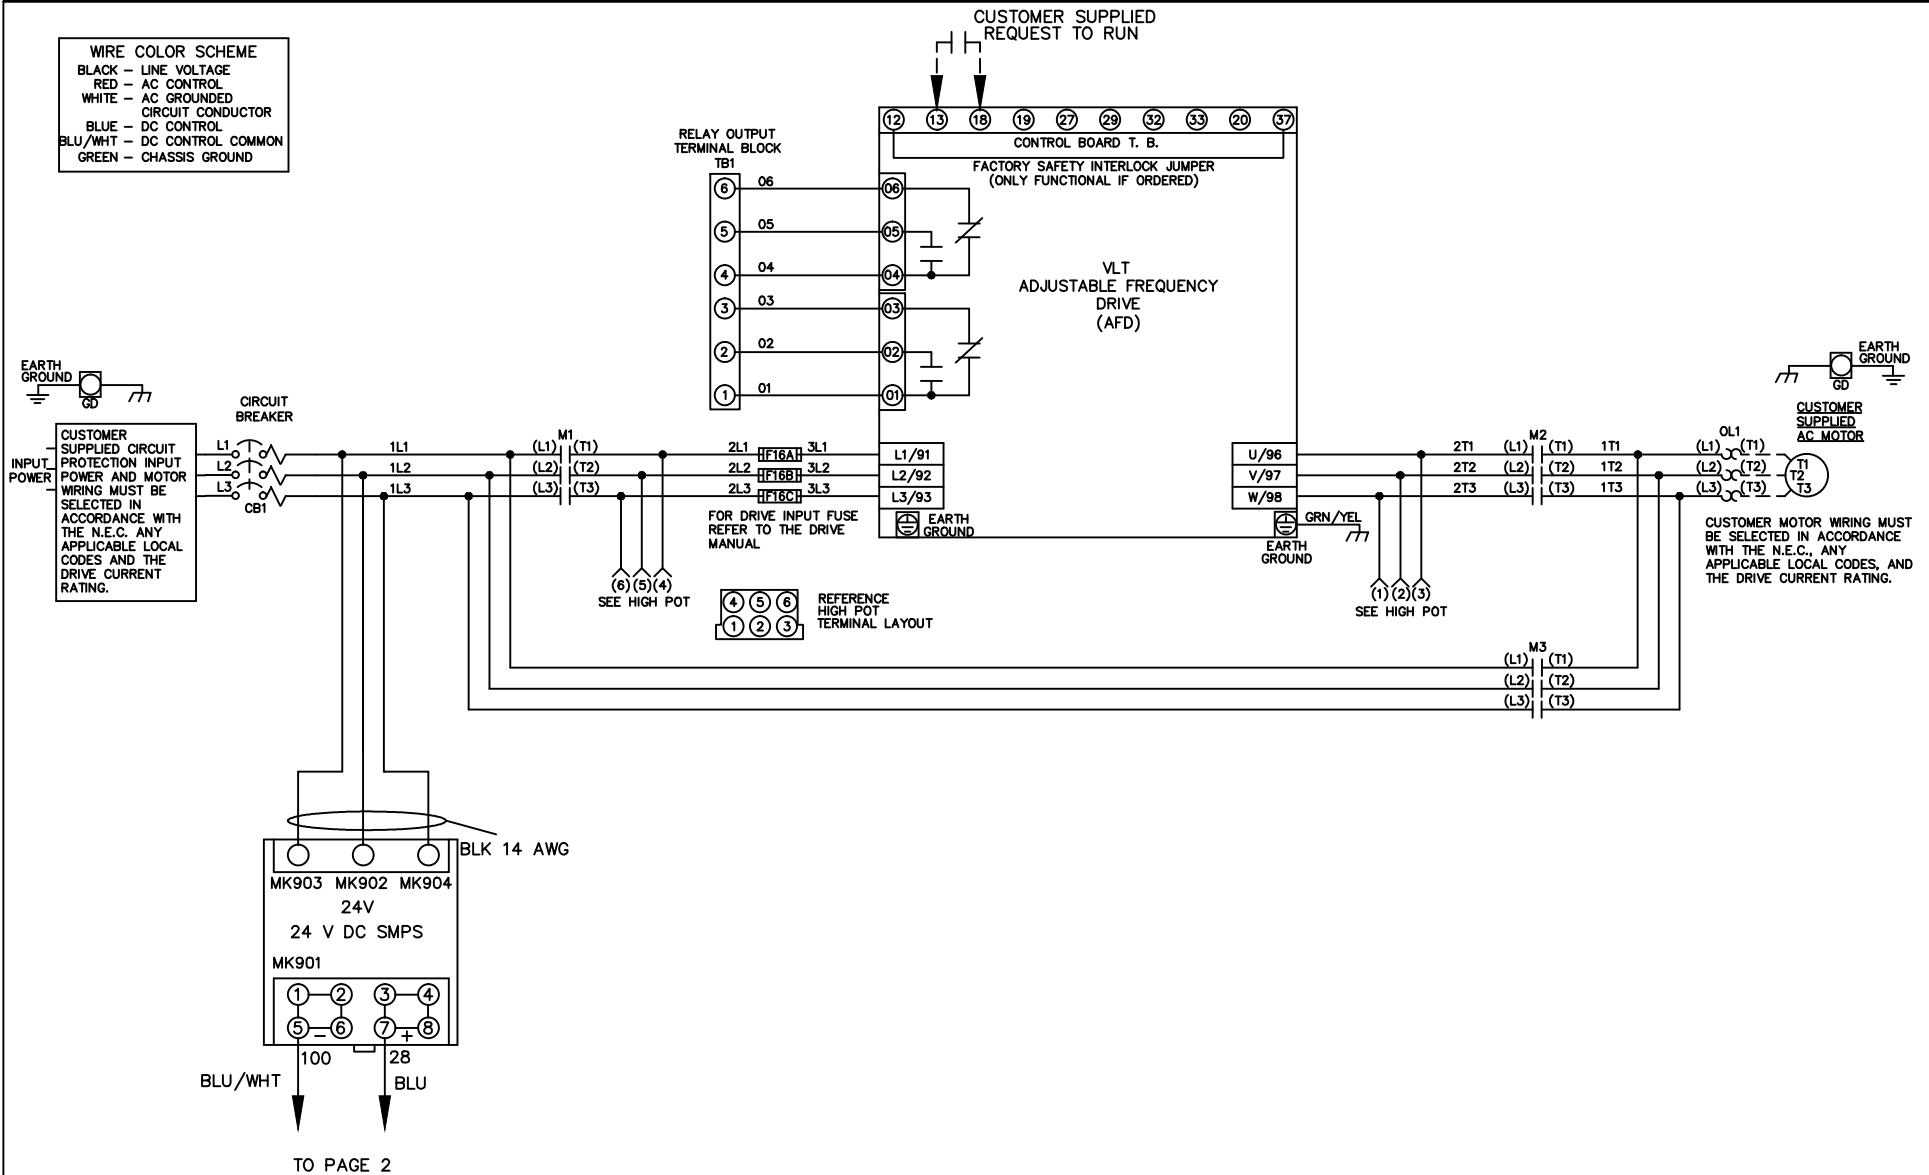

WIRE COLOR SCHEME  
 BLACK - LINE VOLTAGE  
 RED - AC CONTROL  
 WHITE - AC GROUNDED  
 CIRCUIT CONDUCTOR  
 BLUE - DC CONTROL  
 BLU/WHT - DC CONTROL COMMON  
 GREEN - CHASSIS GROUND

			-NOTICE-	DRN JNW	NAME DWG,P2,	THE TRANE COMPANY		
			THIS DRAWING IS PROPRIETARY AND SHALL NOT BE COPIED OR ITS CONTENTS DISCLOSED TO OUTSIDE PARTIES WITHOUT THE WRITTEN CONSENT OF THE TRANE COMPANY	3/2/11	ECB,CB,	A DIVISION OF AMERICAN STANDARD INC.		
001				APR	MODEL	PAGE 1 OF 2	SIZE A	DWG NO.
REV	ECN	DATE						