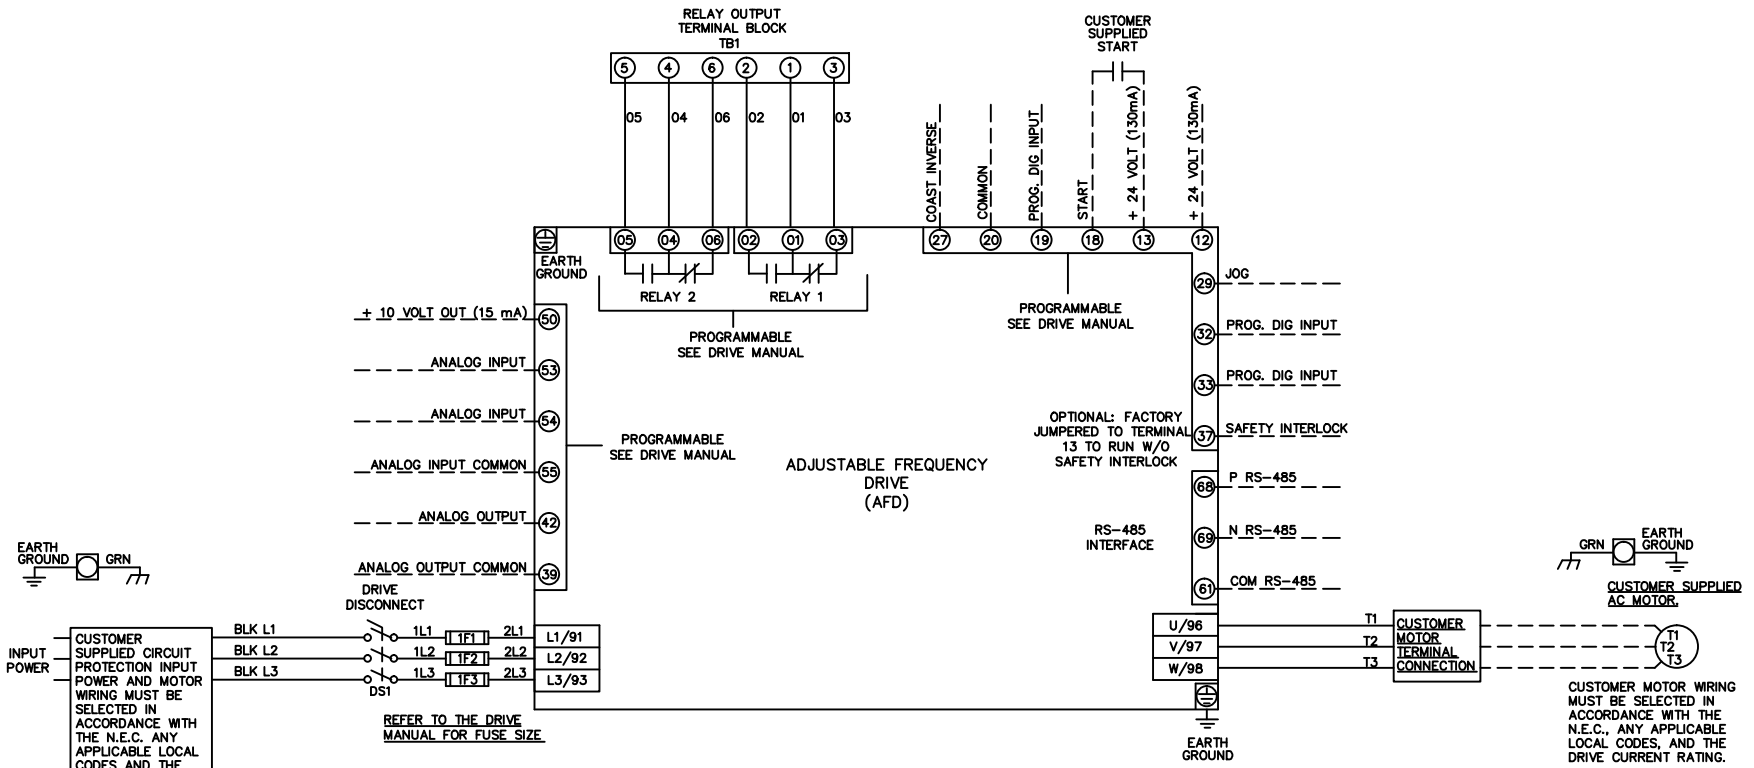

WIRE COLOR SCHEME
 BLACK - LINE VOLTAGE
 RED - AC CONTROL
 WHITE - AC GROUNDED
 CIRCUIT CONDUCTOR
 BLUE - DC CONTROL
 GREEN - CHASSIS GROUND

* ALL CONTROL WIRES ARE BLUE EXCEPT WHERE NOTED.

			-NOTICE-	DRN JNW 3/2/11	NAME	THE TRANE COMPANY	
			THIS DRAWING IS PROPRIETARY AND SHALL NOT BE COPIED OR ITS CONTENTS DISCLOSED TO OUTSIDE PARTIES WITHOUT THE WRITTEN CONSENT OF THE TRANE COMPANY	APR	DWG,P2,NON BYPASS	A DIVISION OF AMERICAN STANDARD INC.	
001					MODEL	PAGE 1 OF 1	SIZE A
REV	ECN	DATE					